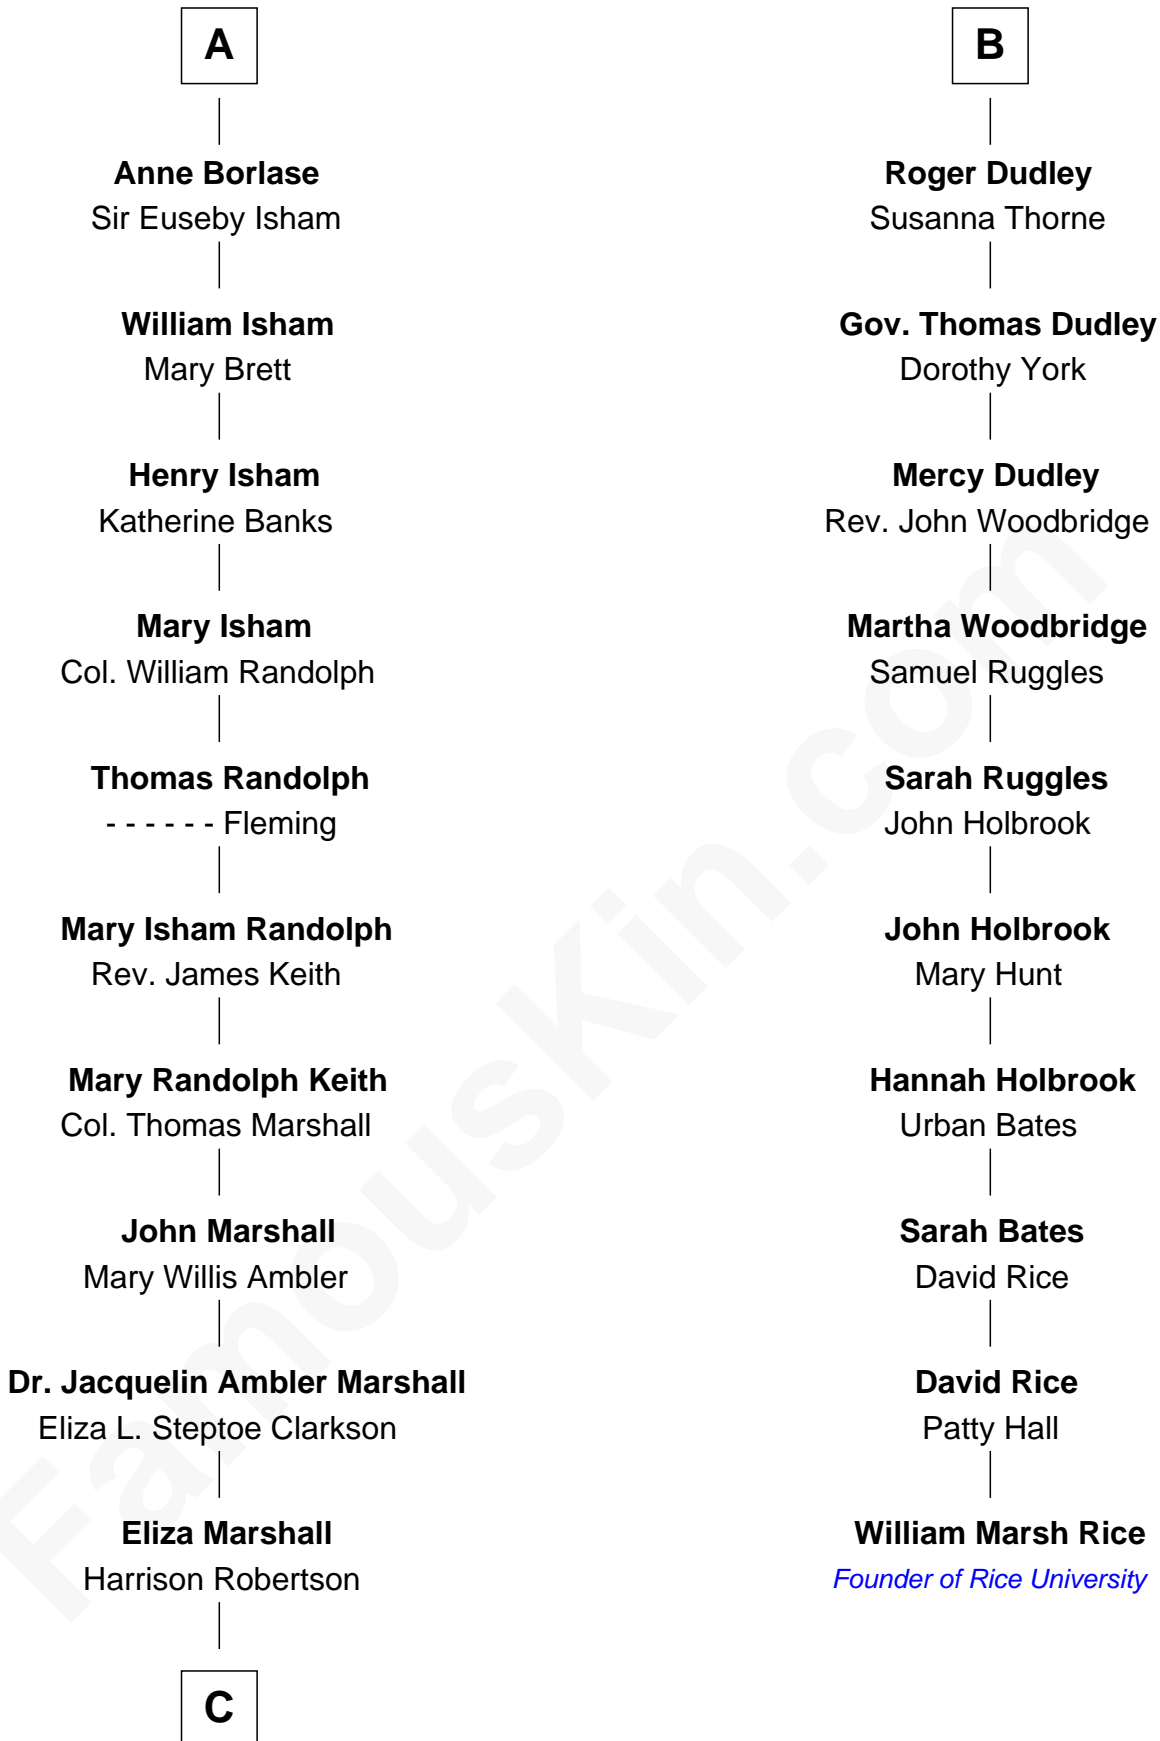

**FamousKin.com**  
**Relationship Chart of**  
**Mary Chapin Carpenter**  
*Singer and Songwriter*

16th cousin 4 times removed of

**William Marsh Rice**  
*Founder of Rice University*

**Sir Philip le Despencer**  
 Elizabeth - - - - -

**Sir Philip le Despencer**  
 Elizabeth de Tibetot

**Margery Despencer**  
 Sir Roger Wentworth

**Margaret Wentworth**  
 Sir William Hopton

**Margaret Hopton**  
 Sir Philip Booth

**Audrey Booth**  
 Sir William de Lytton

**Sir Edmund Sutton**  
 Joyce Tiptoft

**Sir Edward Sutton**  
 Cecily Willoughby

**Sir John Sutton**  
 Cecily Grey

**Sir Henry Dudley**  
 - - - - - Ashton

Probable

**B**

**C**

—  
**Harrison Robertson**

Mary L. Vawter

—  
**Harrison Marshall Robertson**

Mary MacKenzie

—  
**Mary Bowie Robertson**

Chapin Carpenter

—  
**Mary Chapin Carpenter**

*Singer and Songwriter*

FamousKin.com