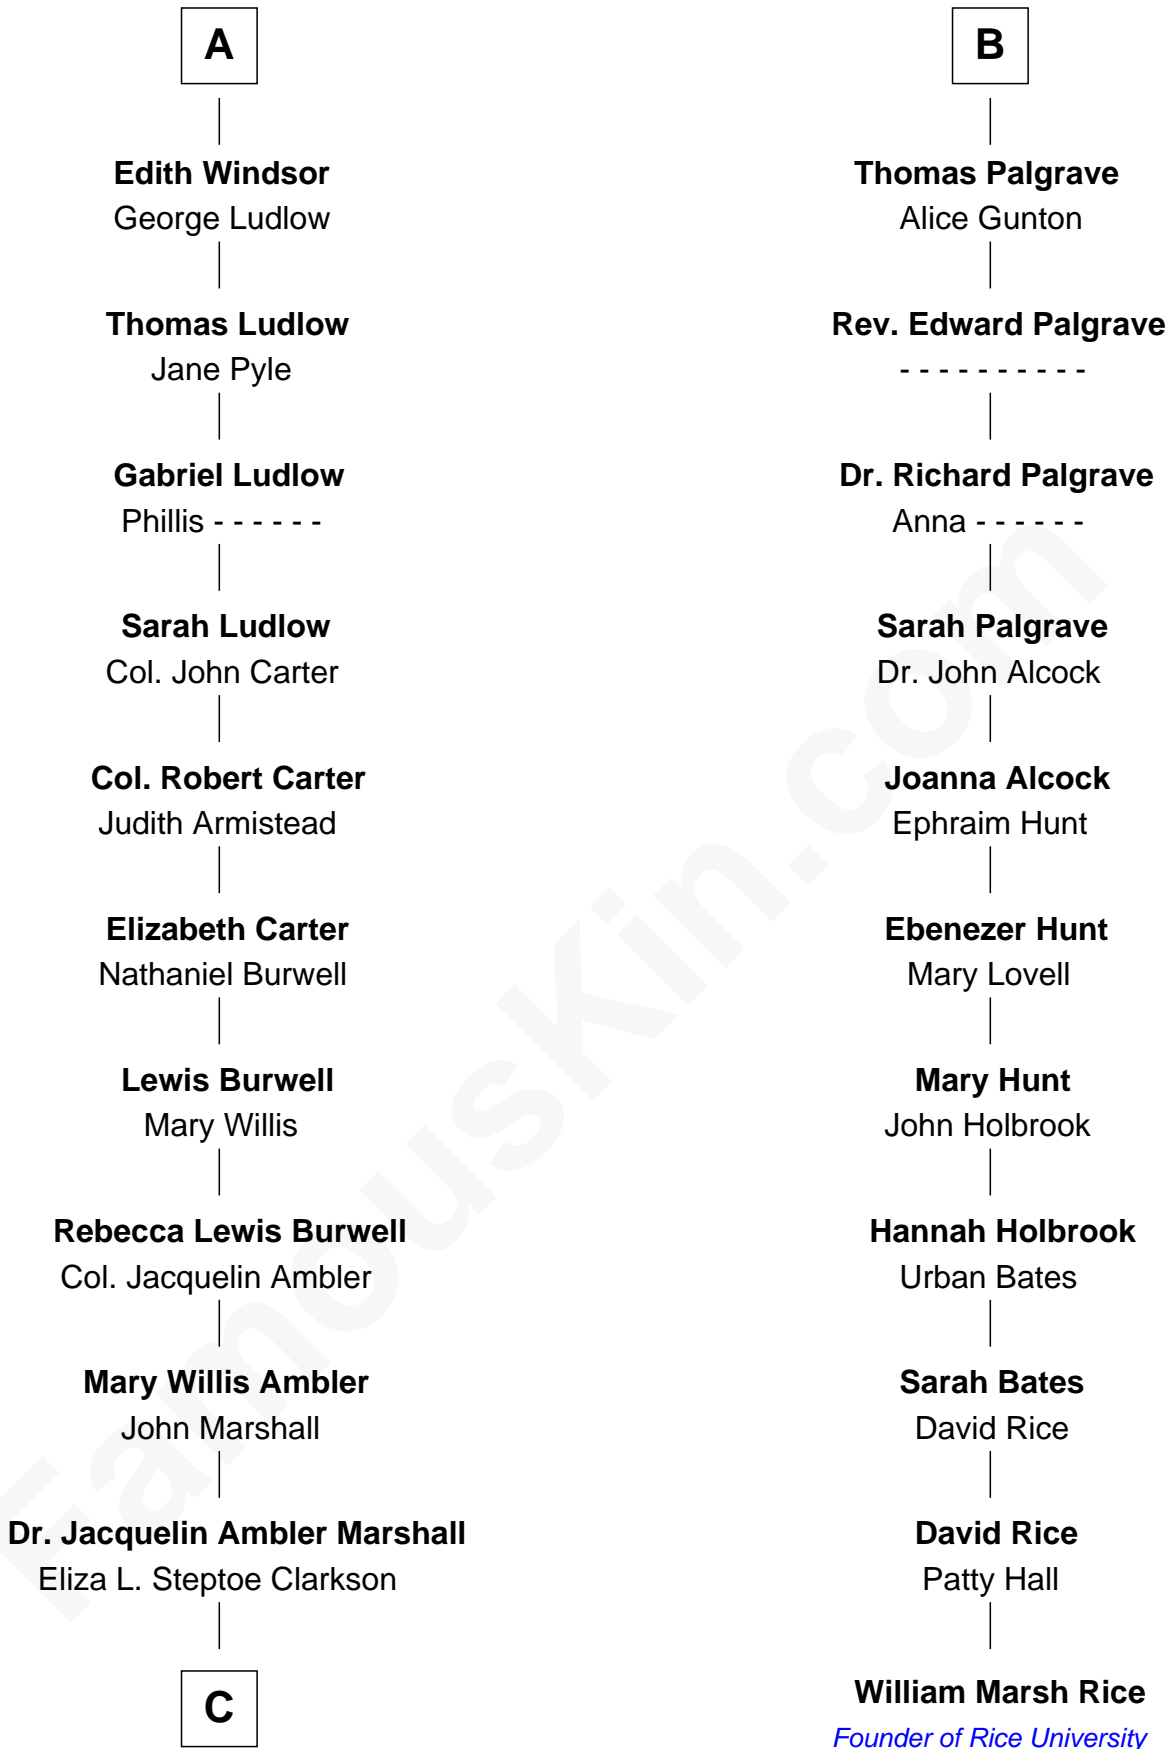

FamousKin.com
Relationship Chart of
Mary Chapin Carpenter
Singer and Songwriter

17th cousin 4 times removed of

William Marsh Rice
Founder of Rice University

Humphrey de Bohun
 Elizabeth Plantagenet

C

Eliza Marshall
Harrison Robertson

Harrison Robertson
Mary L. Vawter

Harrison Marshall Robertson
Mary MacKenzie

Mary Bowie Robertson
Chapin Carpenter

Mary Chapin Carpenter
Singer and Songwriter

FamousKin.com