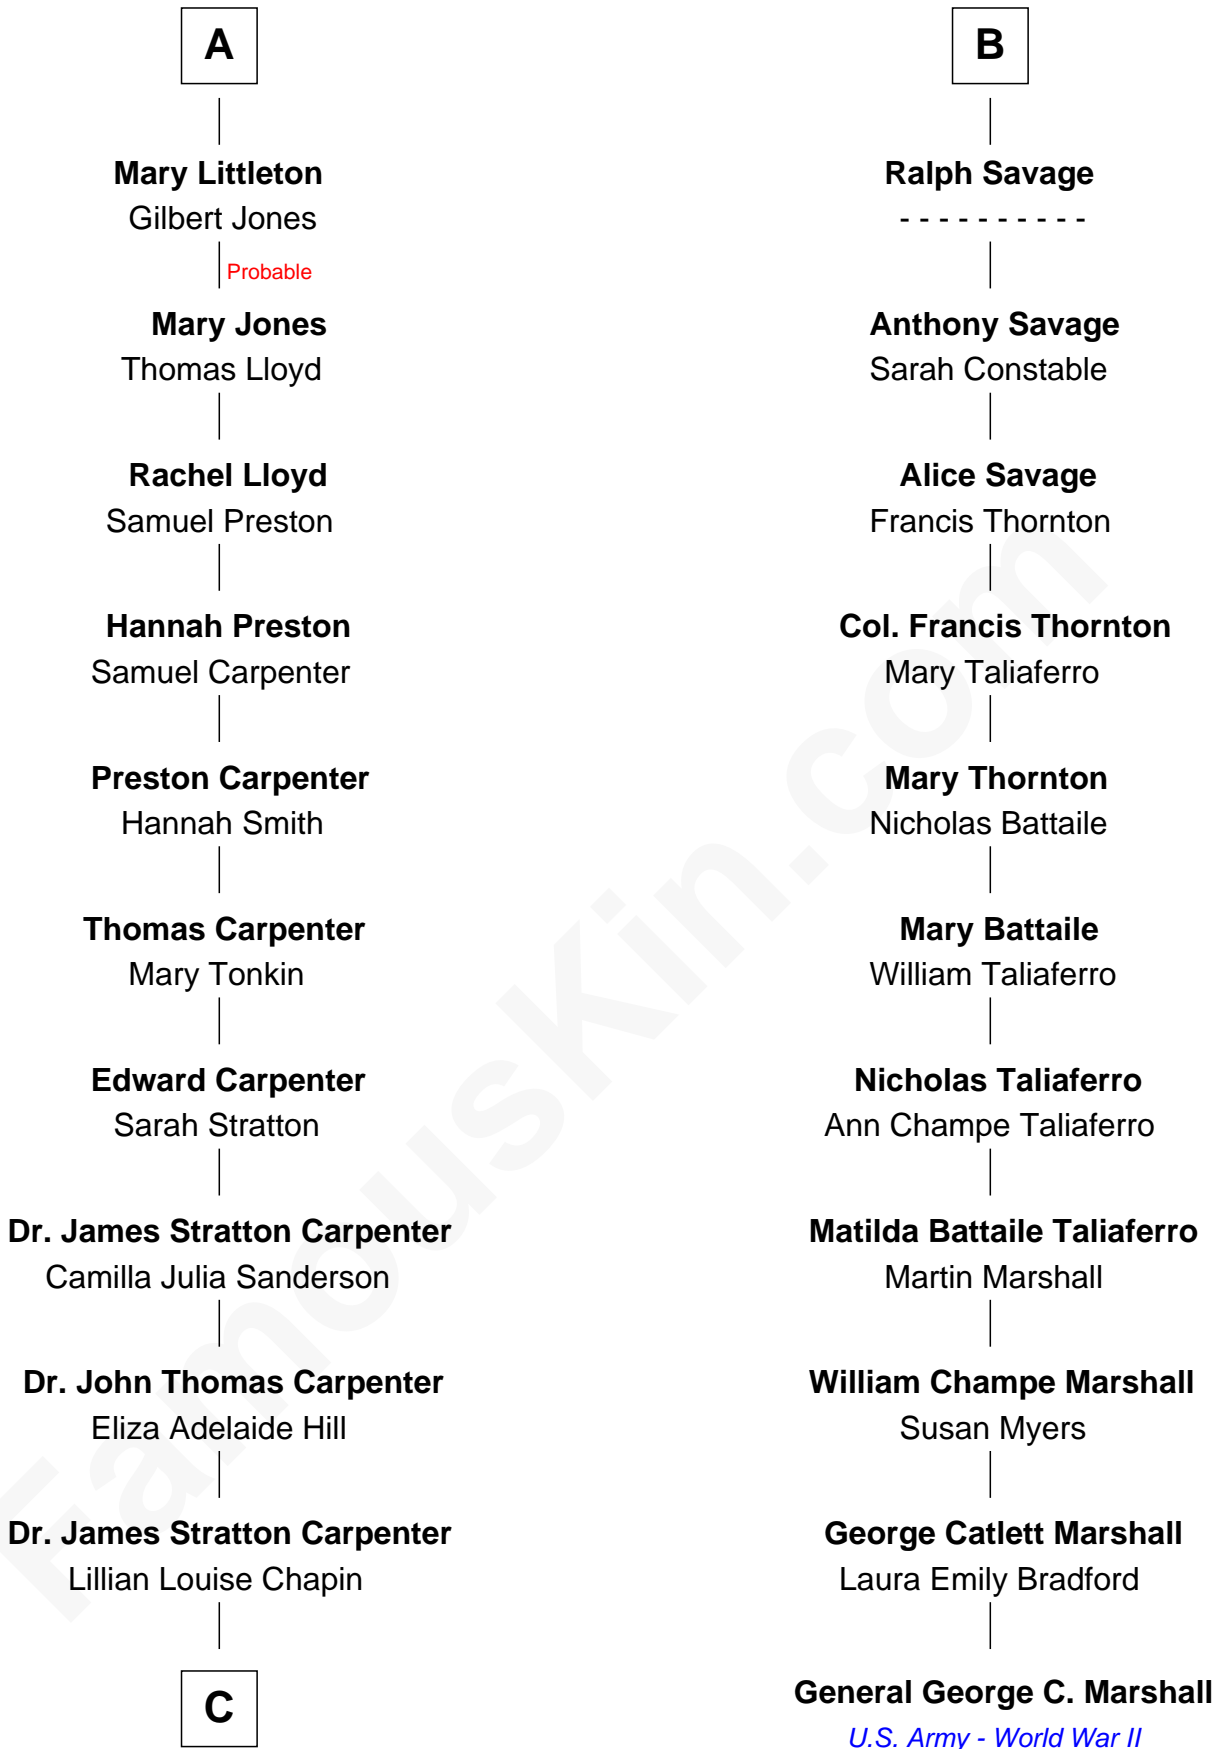

FamousKin.com
Relationship Chart of
Mary Chapin Carpenter
Singer and Songwriter

17th cousin 2 times removed of
General George C. Marshall
Author of "The Marshall Plan"

C

—
Chapin Carpenter

Ruth Smythe

—
Chapin Carpenter

Mary Bowie Robertson

—
Mary Chapin Carpenter

Singer and Songwriter

FamousKin.com