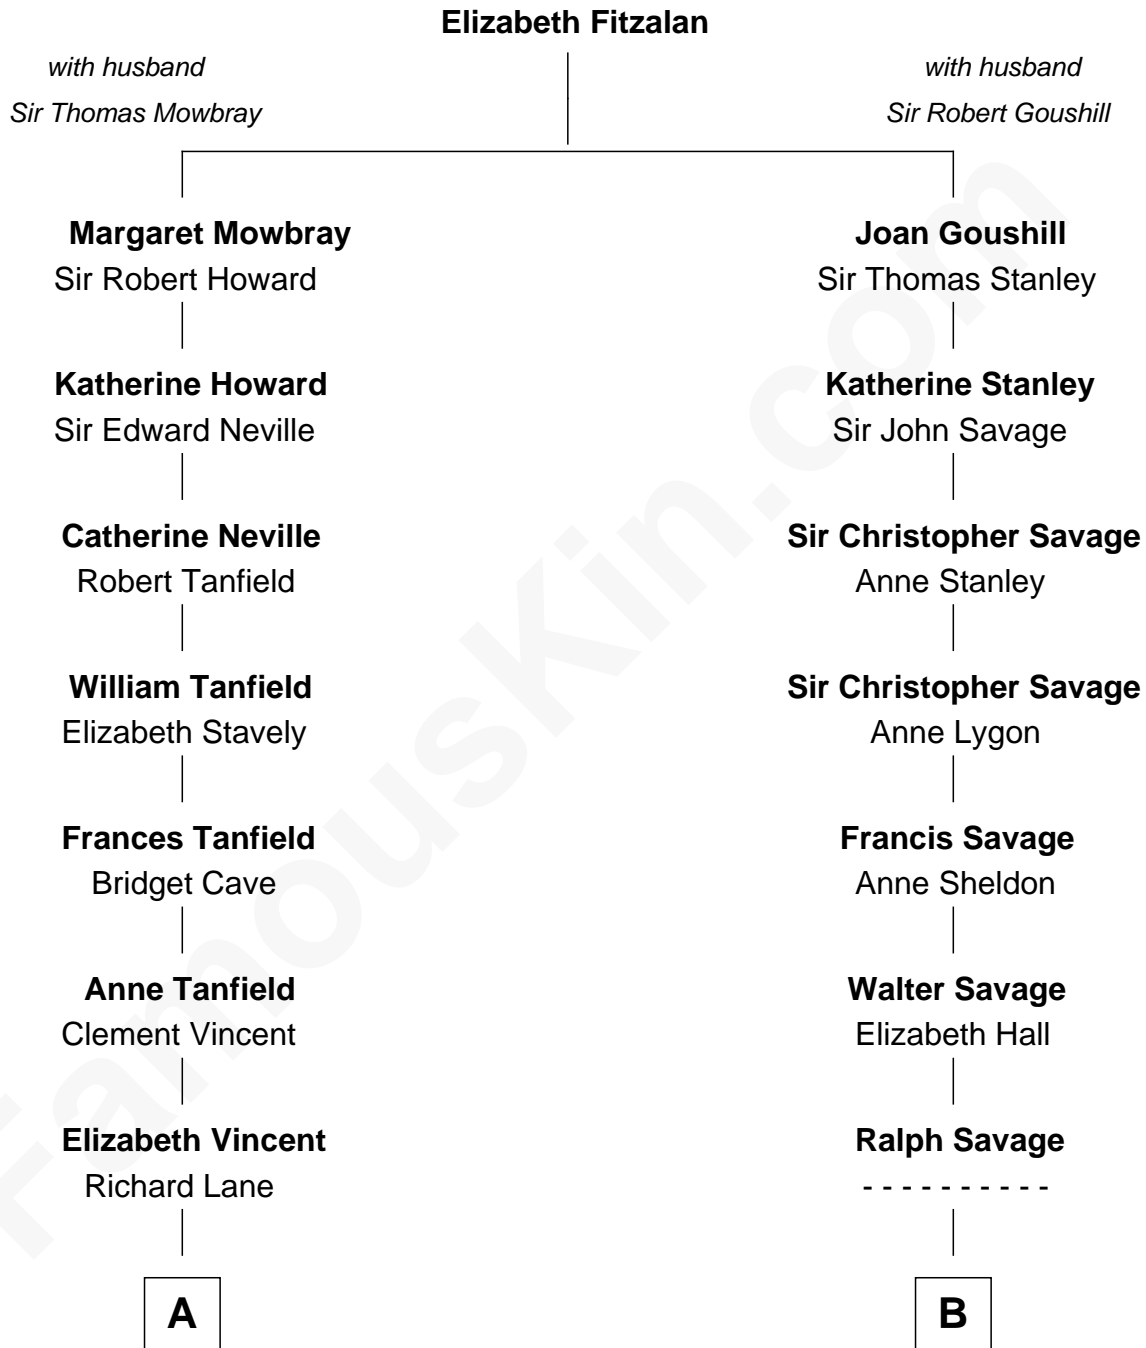

FamousKin.com
Relationship Chart of
Mary Chapin Carpenter
Singer and Songwriter

16th cousin 3 times removed of
General George C. Marshall
Author of "The Marshall Plan"

C

—
Harrison Marshall Robertson

Mary MacKenzie

—
Mary Bowie Robertson

Chapin Carpenter

—
Mary Chapin Carpenter

Singer and Songwriter

FamousKin.com