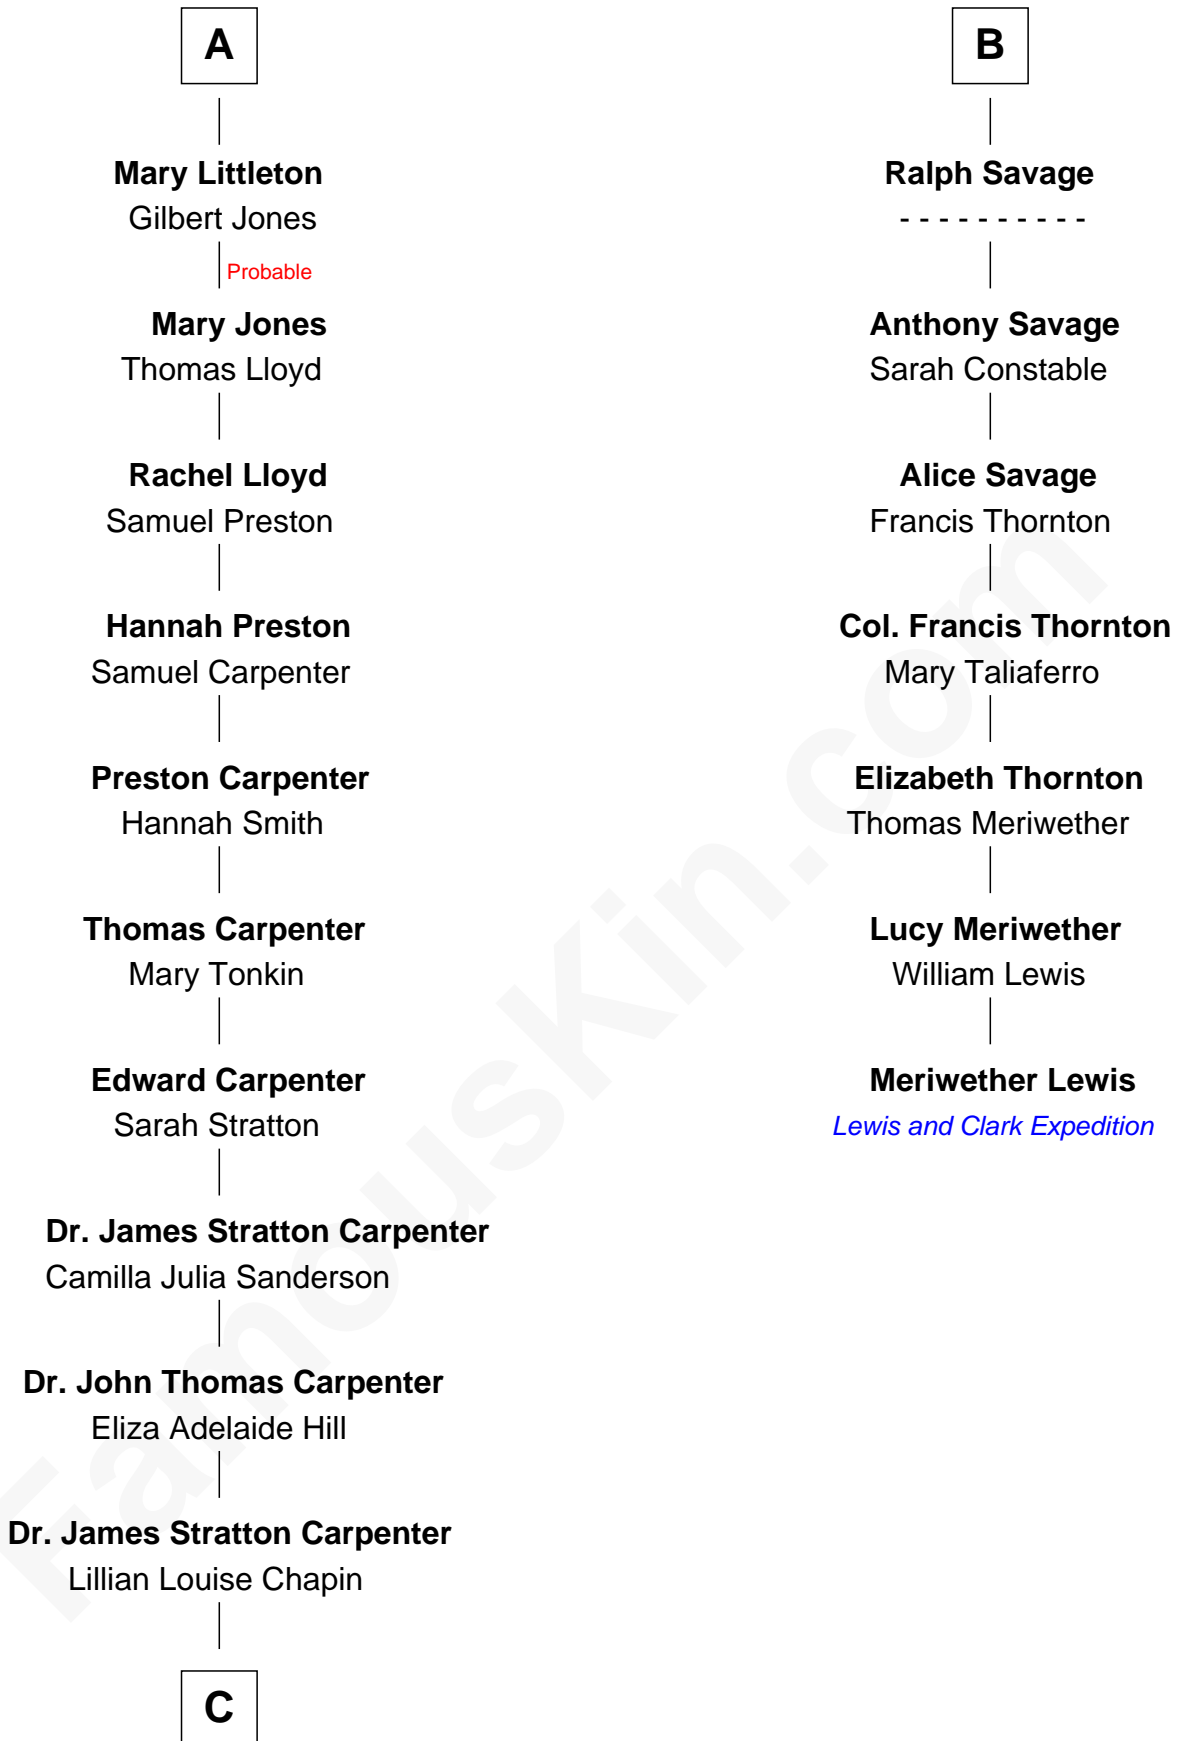

FamousKin.com
Relationship Chart of
Mary Chapin Carpenter
Singer and Songwriter

13th cousin 6 times removed of
Meriwether Lewis
Lewis and Clark Expedition

C

—
Chapin Carpenter

Ruth Smythe

—
Chapin Carpenter

Mary Bowie Robertson

—
Mary Chapin Carpenter

Singer and Songwriter

FamousKin.com