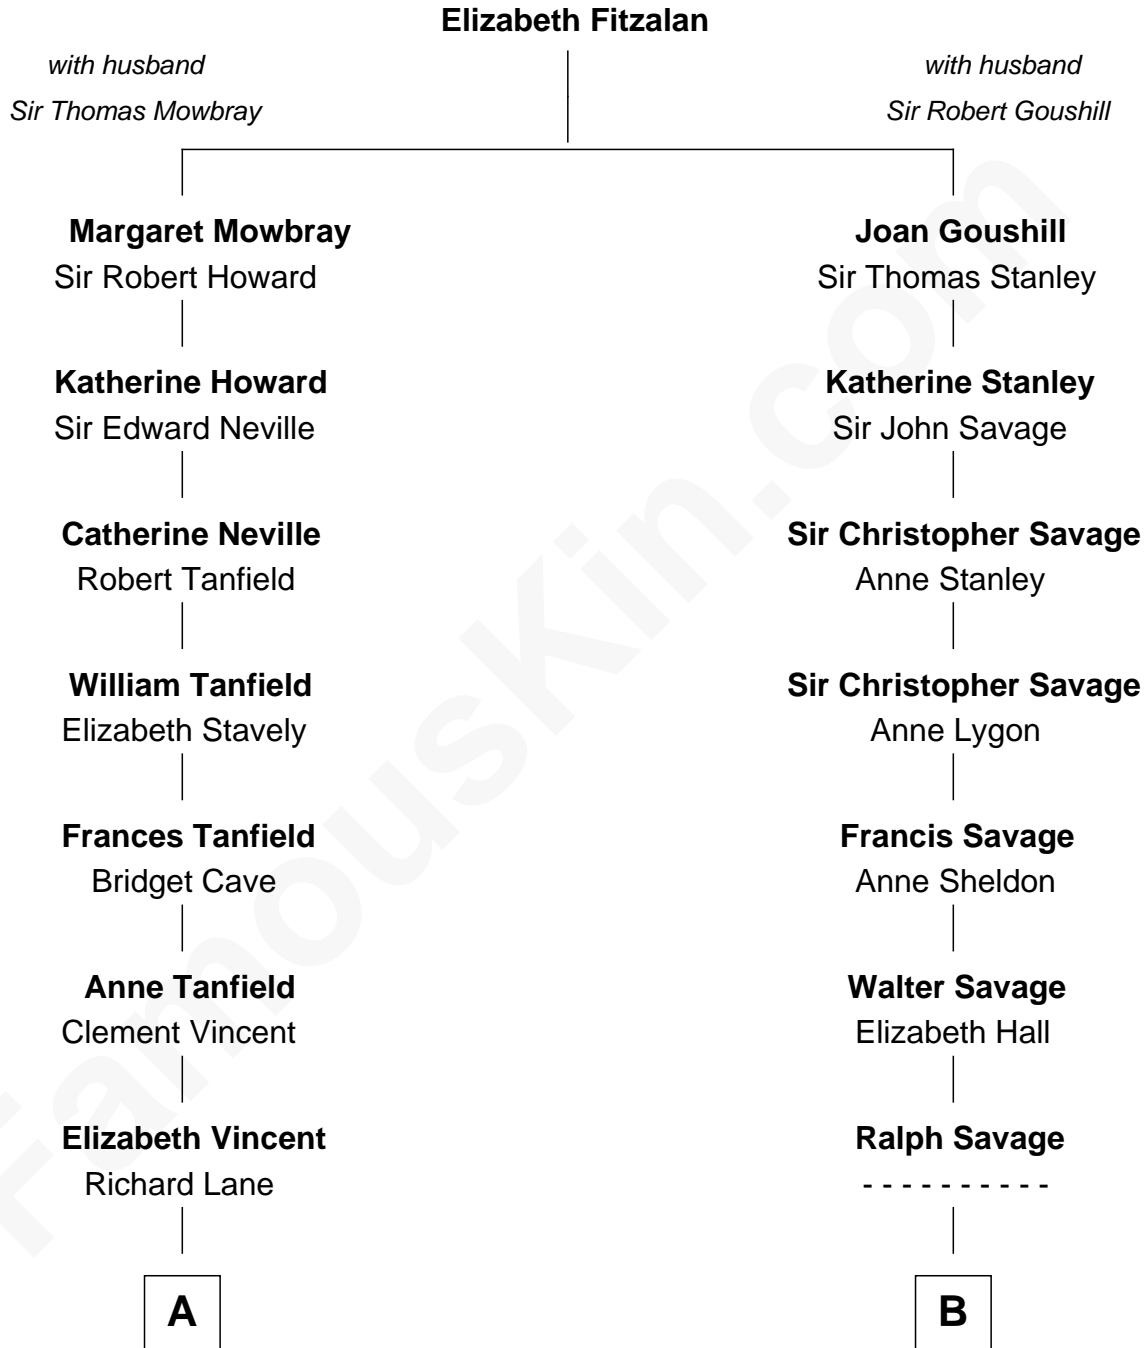

FamousKin.com
Relationship Chart of

Mary Chapin Carpenter
 Singer and Songwriter

12th cousin 7 times removed of

Meriwether Lewis
 Lewis and Clark Expedition

C

—
Harrison Marshall Robertson

Mary MacKenzie

—
Mary Bowie Robertson

Chapin Carpenter

—
Mary Chapin Carpenter

Singer and Songwriter

FamousKin.com