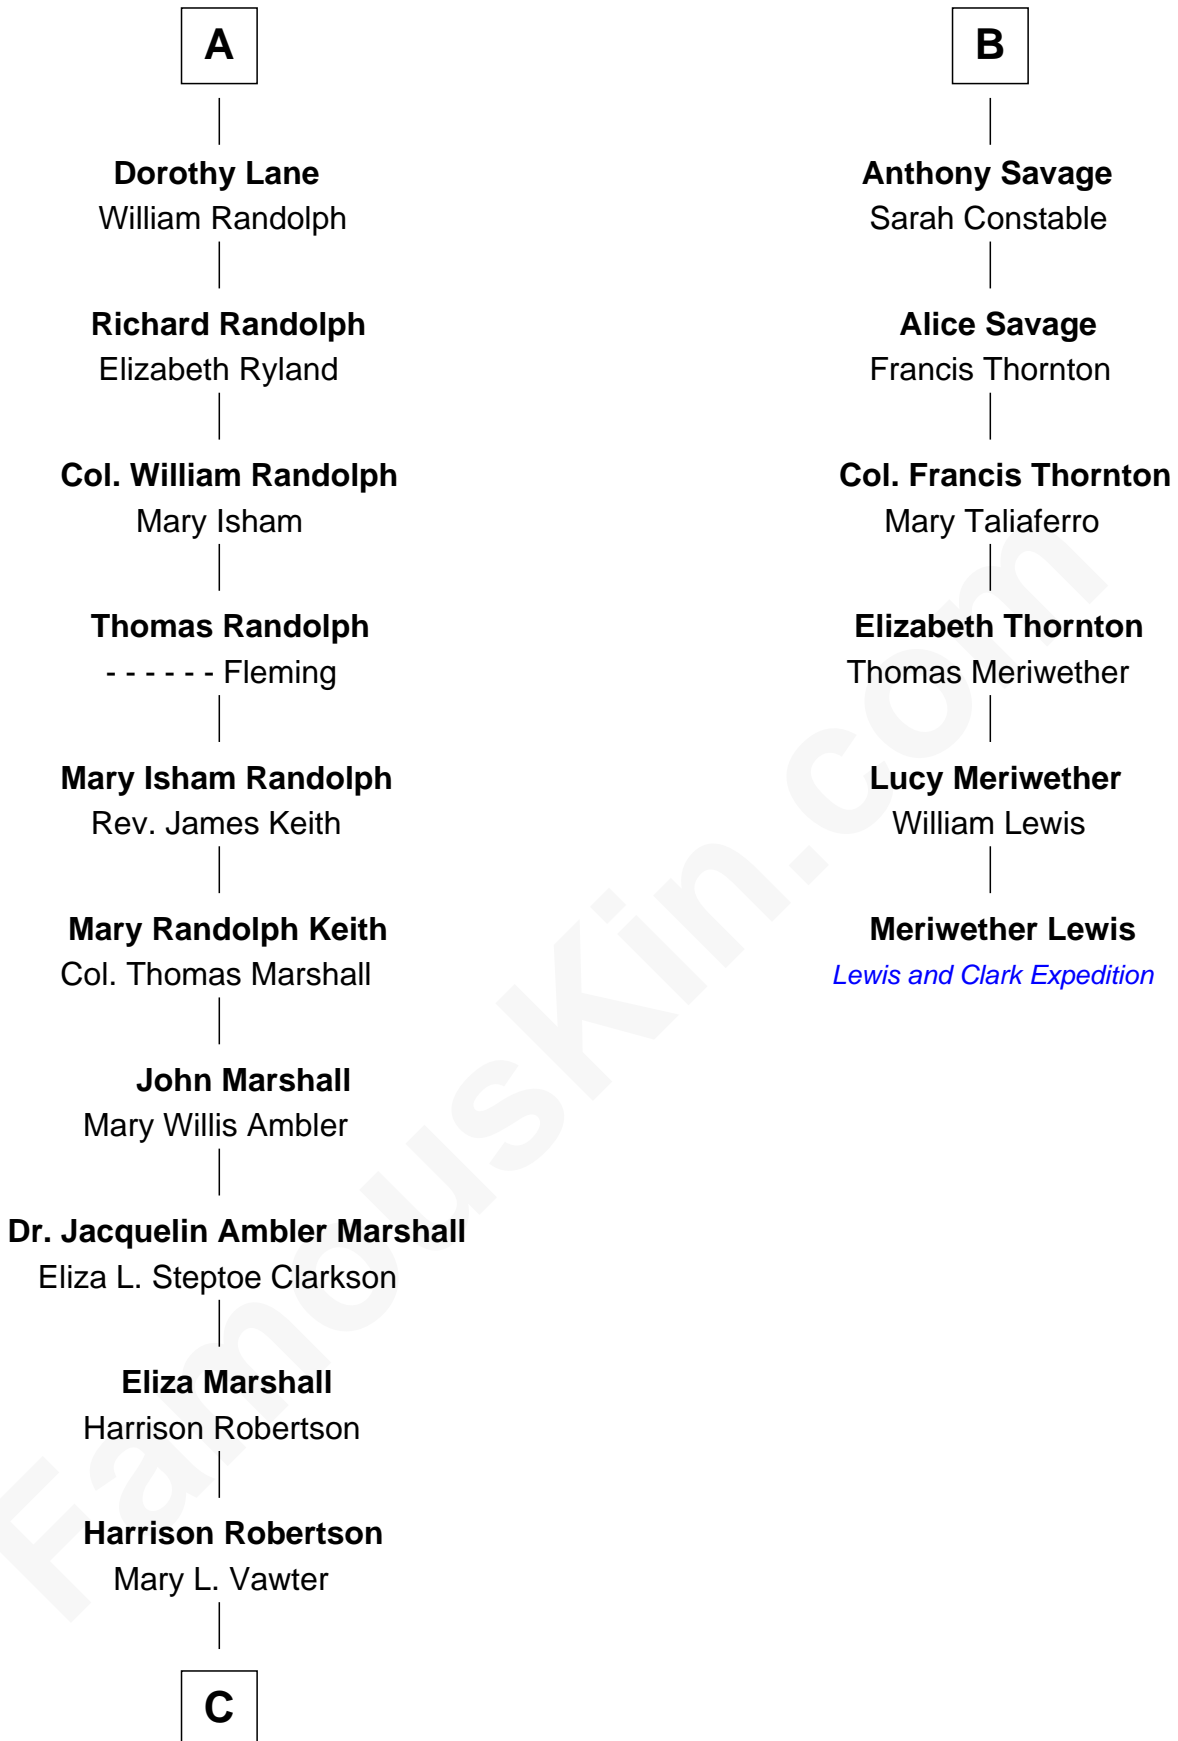

FamousKin.com
Relationship Chart of

Mary Chapin Carpenter
 Singer and Songwriter

12th cousin 7 times removed of

Meriwether Lewis
 Lewis and Clark Expedition

C

—
Harrison Marshall Robertson

Mary MacKenzie

—
Mary Bowie Robertson

Chapin Carpenter

—
Mary Chapin Carpenter

Singer and Songwriter

FamousKin.com