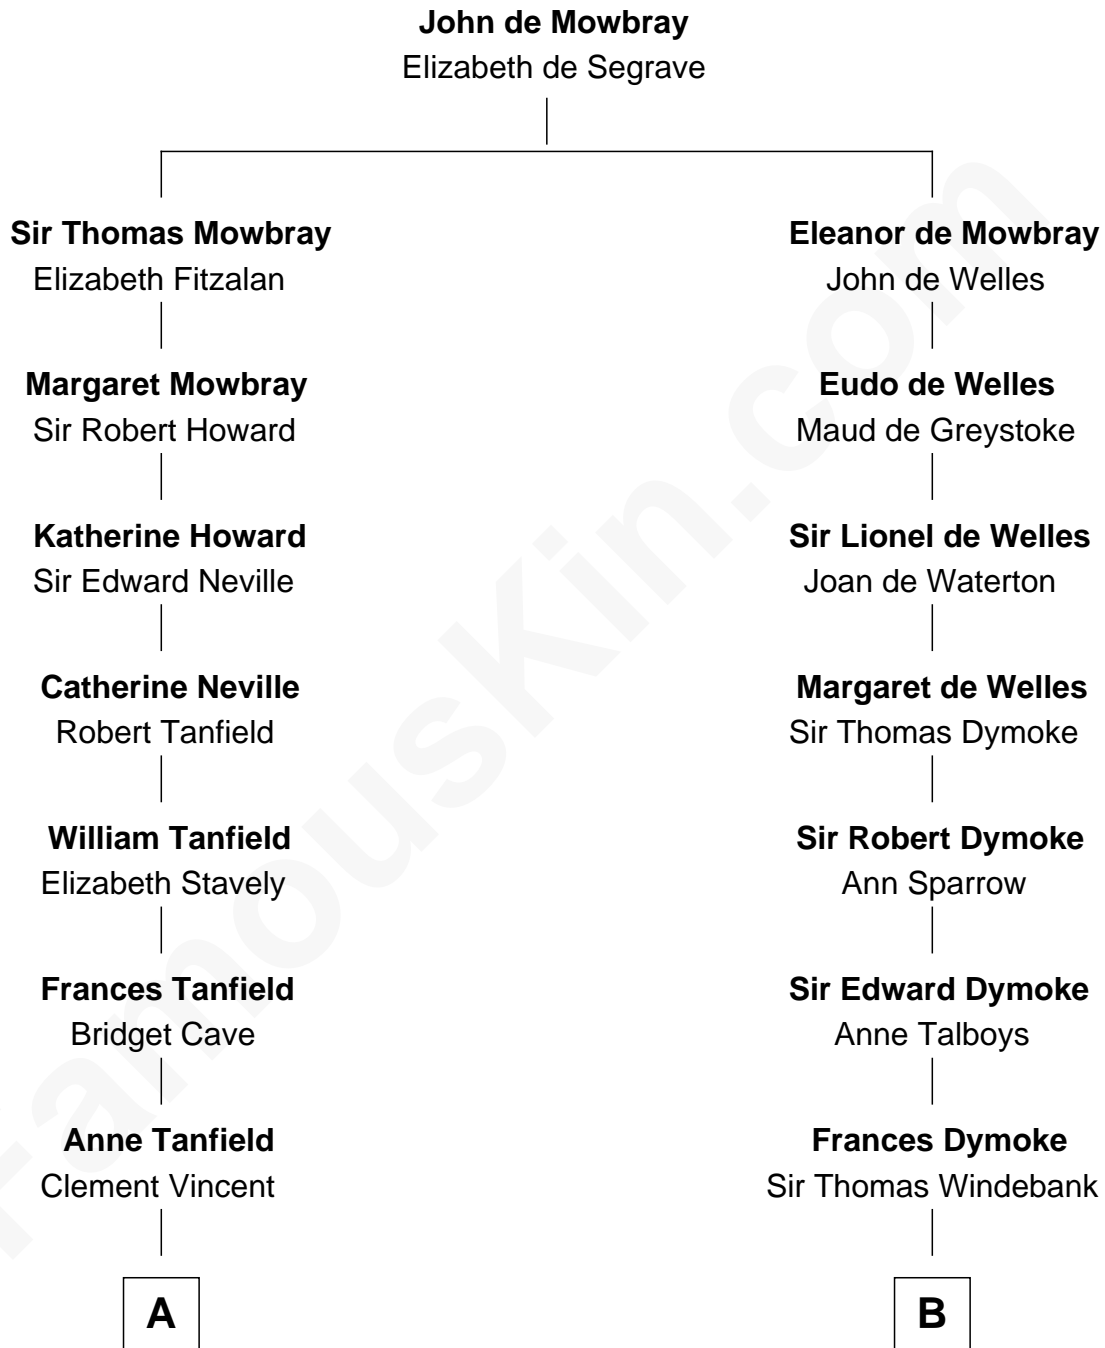

FamousKin.com
Relationship Chart of
Mary Chapin Carpenter
Singer and Songwriter

13th cousin 7 times removed of

Meriwether Lewis
Lewis and Clark Expedition

C

—
Harrison Robertson

Mary L. Vawter

—
Harrison Marshall Robertson

Mary MacKenzie

—
Mary Bowie Robertson

Chapin Carpenter

—
Mary Chapin Carpenter

Singer and Songwriter

FamousKin.com