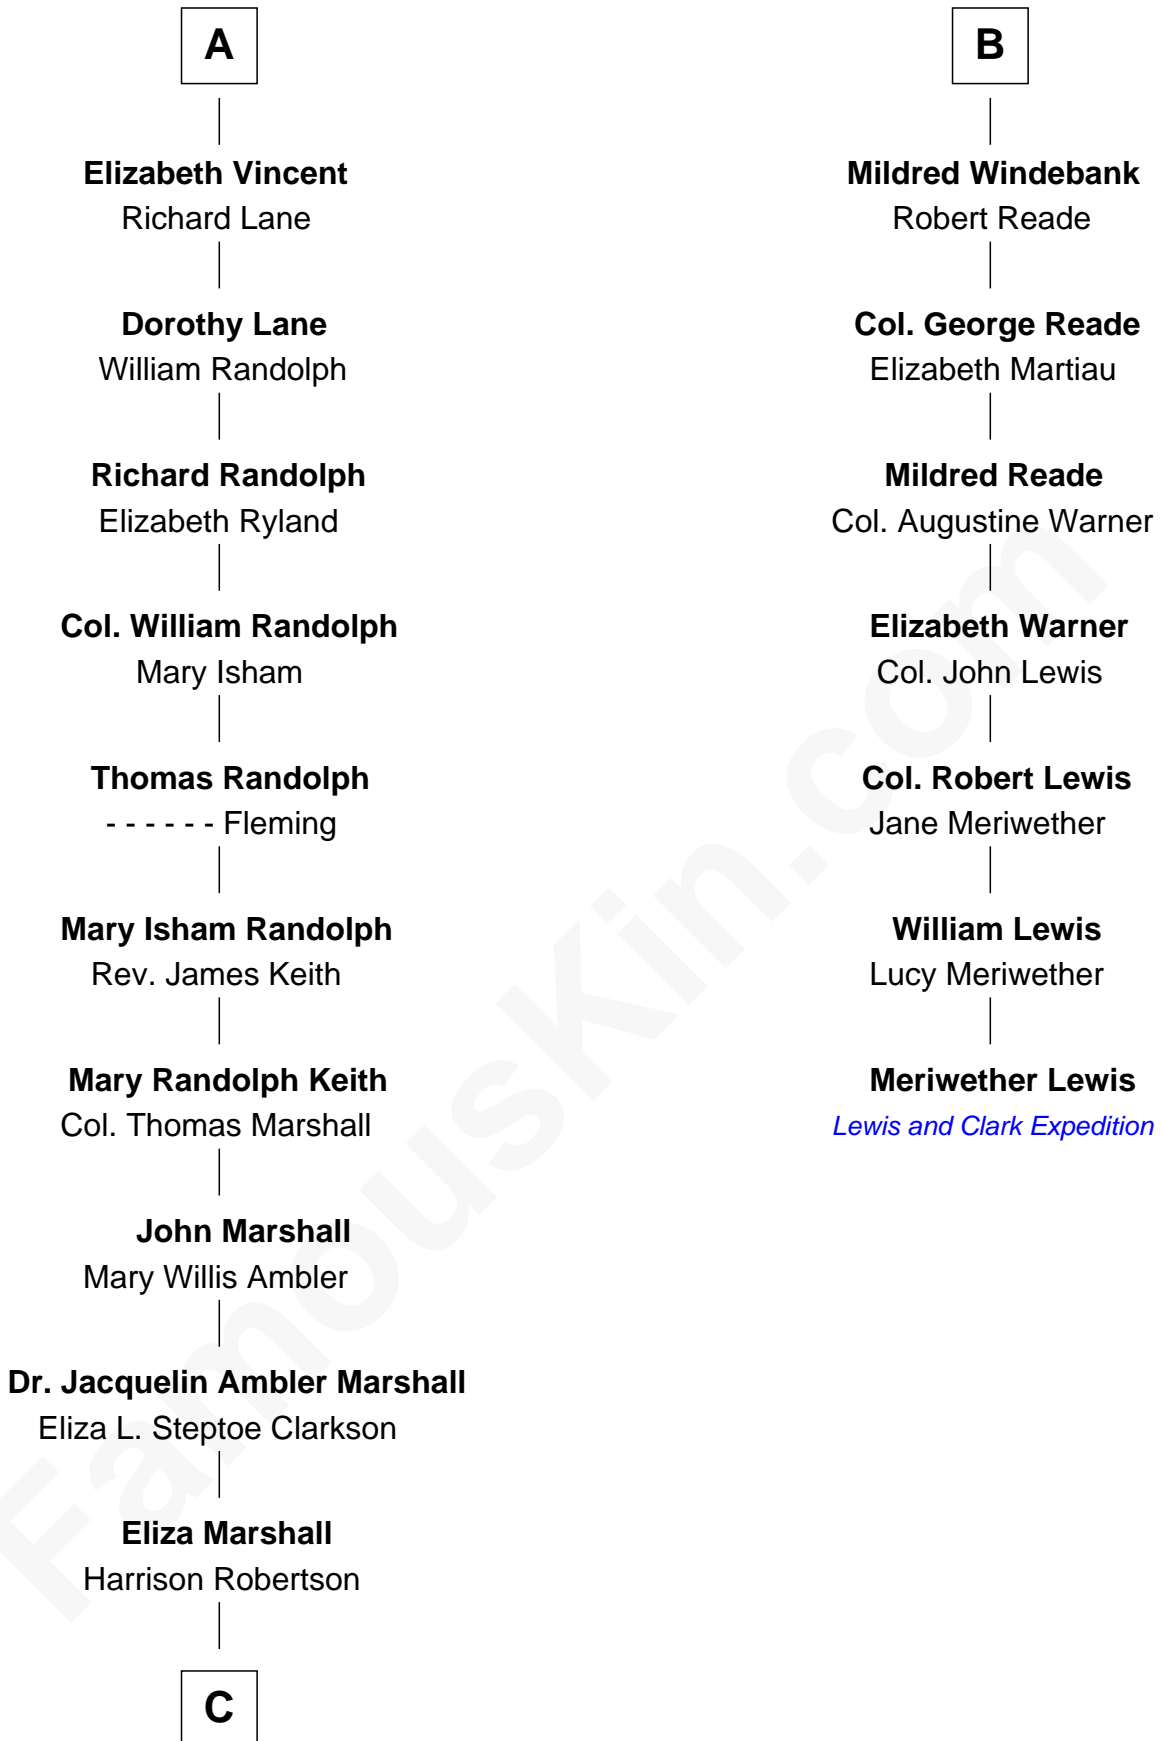

FamousKin.com
Relationship Chart of
Mary Chapin Carpenter
Singer and Songwriter

13th cousin 7 times removed of

Meriwether Lewis
Lewis and Clark Expedition

C

—
Harrison Robertson

Mary L. Vawter

—
Harrison Marshall Robertson

Mary MacKenzie

—
Mary Bowie Robertson

Chapin Carpenter

—
Mary Chapin Carpenter

Singer and Songwriter

FamousKin.com