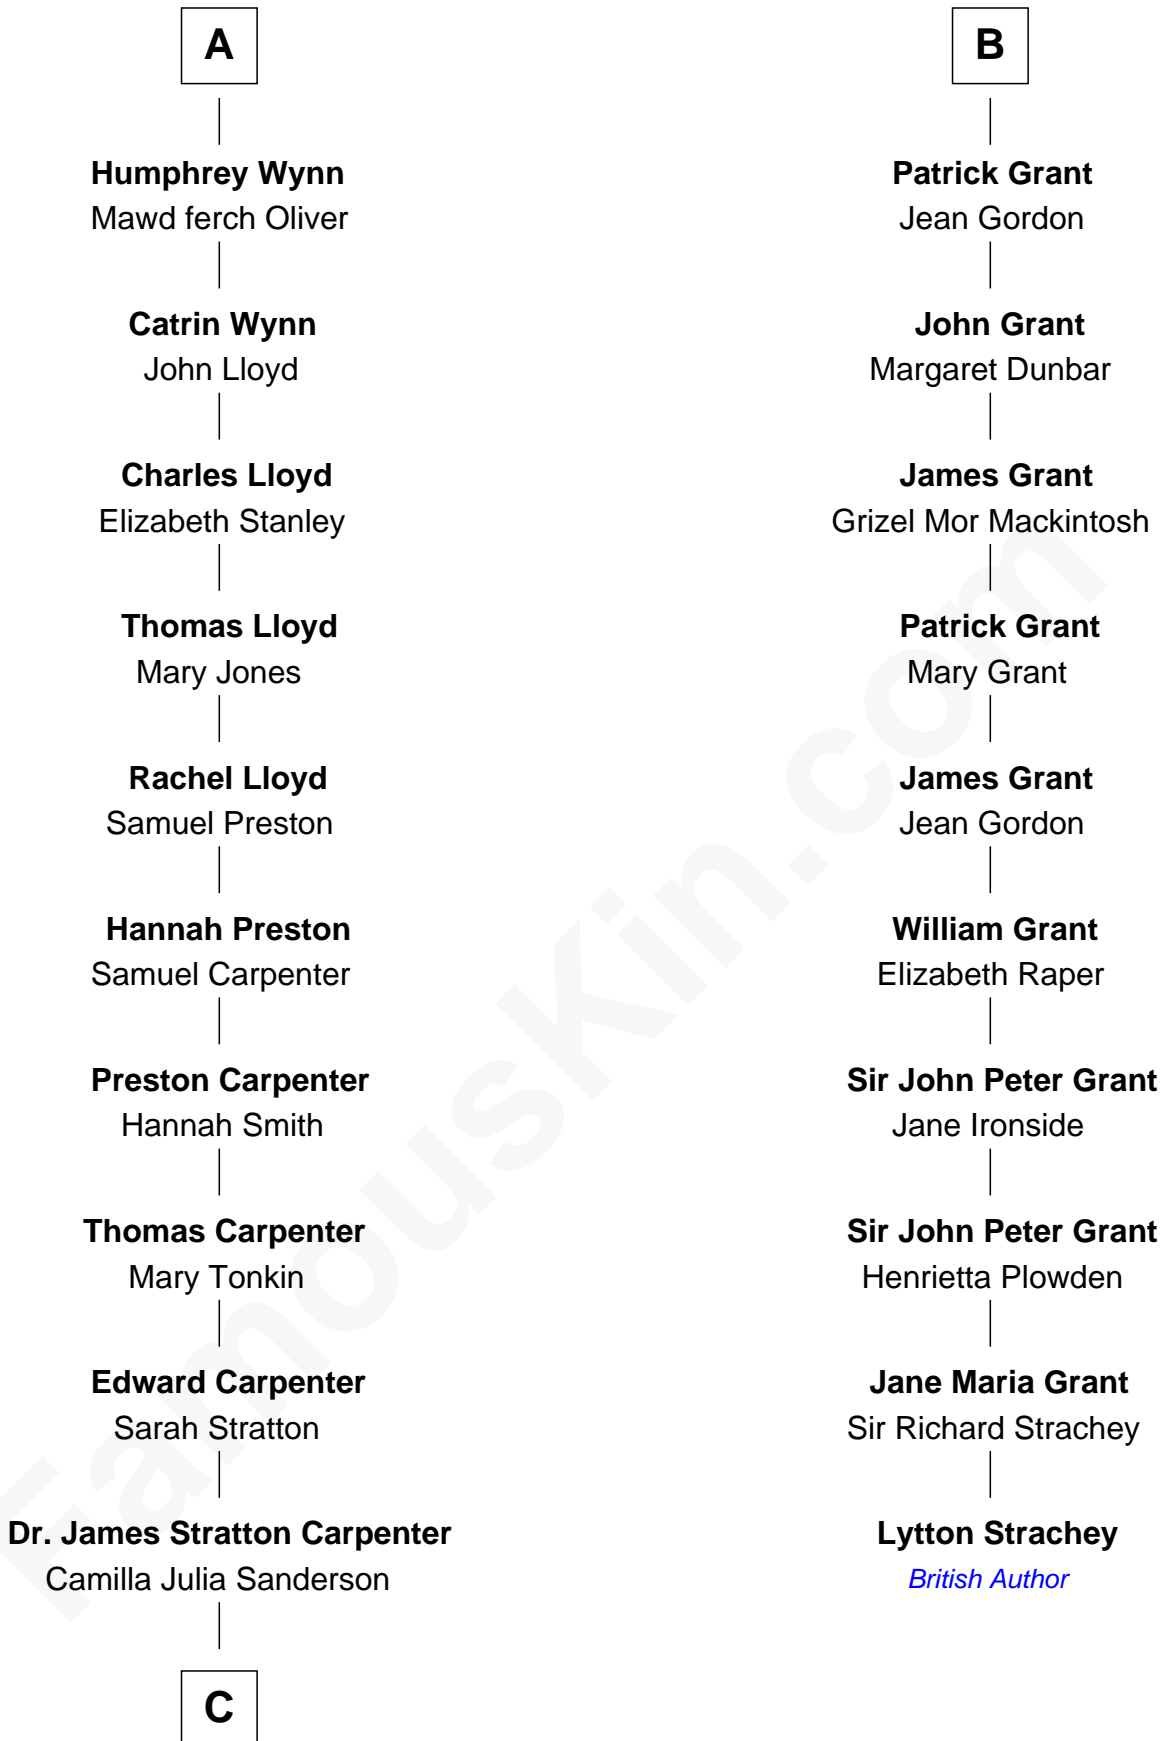

FamousKin.com
Relationship Chart of
Mary Chapin Carpenter
Singer and Songwriter

16th cousin 5 times removed of

Lytton Strachey
Author and Co-Founder of Bloomsbury Group

C

—
Dr. John Thomas Carpenter

Eliza Adelaide Hill

—
Dr. James Stratton Carpenter

Lillian Louise Chapin

—
Chapin Carpenter

Ruth Smythe

—
Chapin Carpenter

Mary Bowie Robertson

—
Mary Chapin Carpenter

Singer and Songwriter