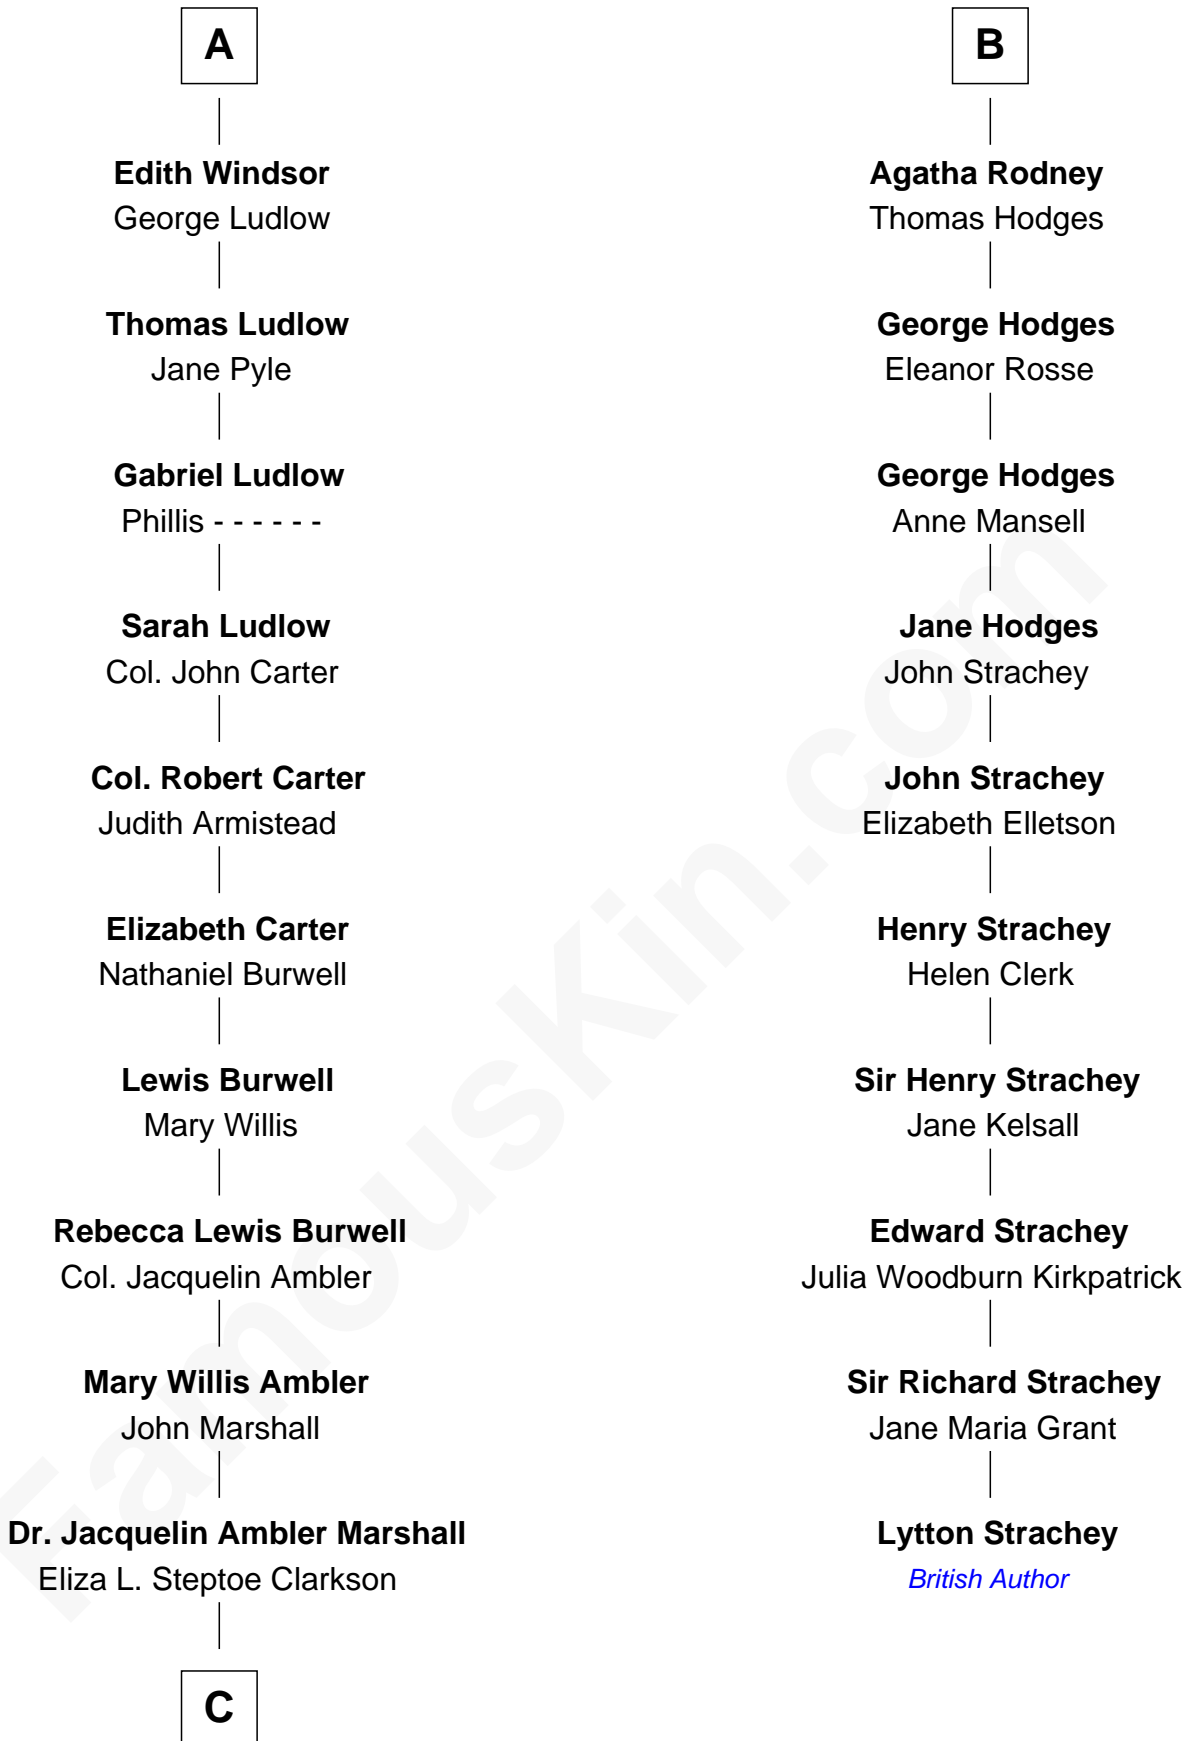

FamousKin.com
Relationship Chart of
Mary Chapin Carpenter
Singer and Songwriter

16th cousin 5 times removed of

Lytton Strachey
Author and Co-Founder of Bloomsbury Group

C

Eliza Marshall
Harrison Robertson

Harrison Robertson
Mary L. Vawter

Harrison Marshall Robertson
Mary MacKenzie

Mary Bowie Robertson
Chapin Carpenter

Mary Chapin Carpenter
Singer and Songwriter

FamousKin.com