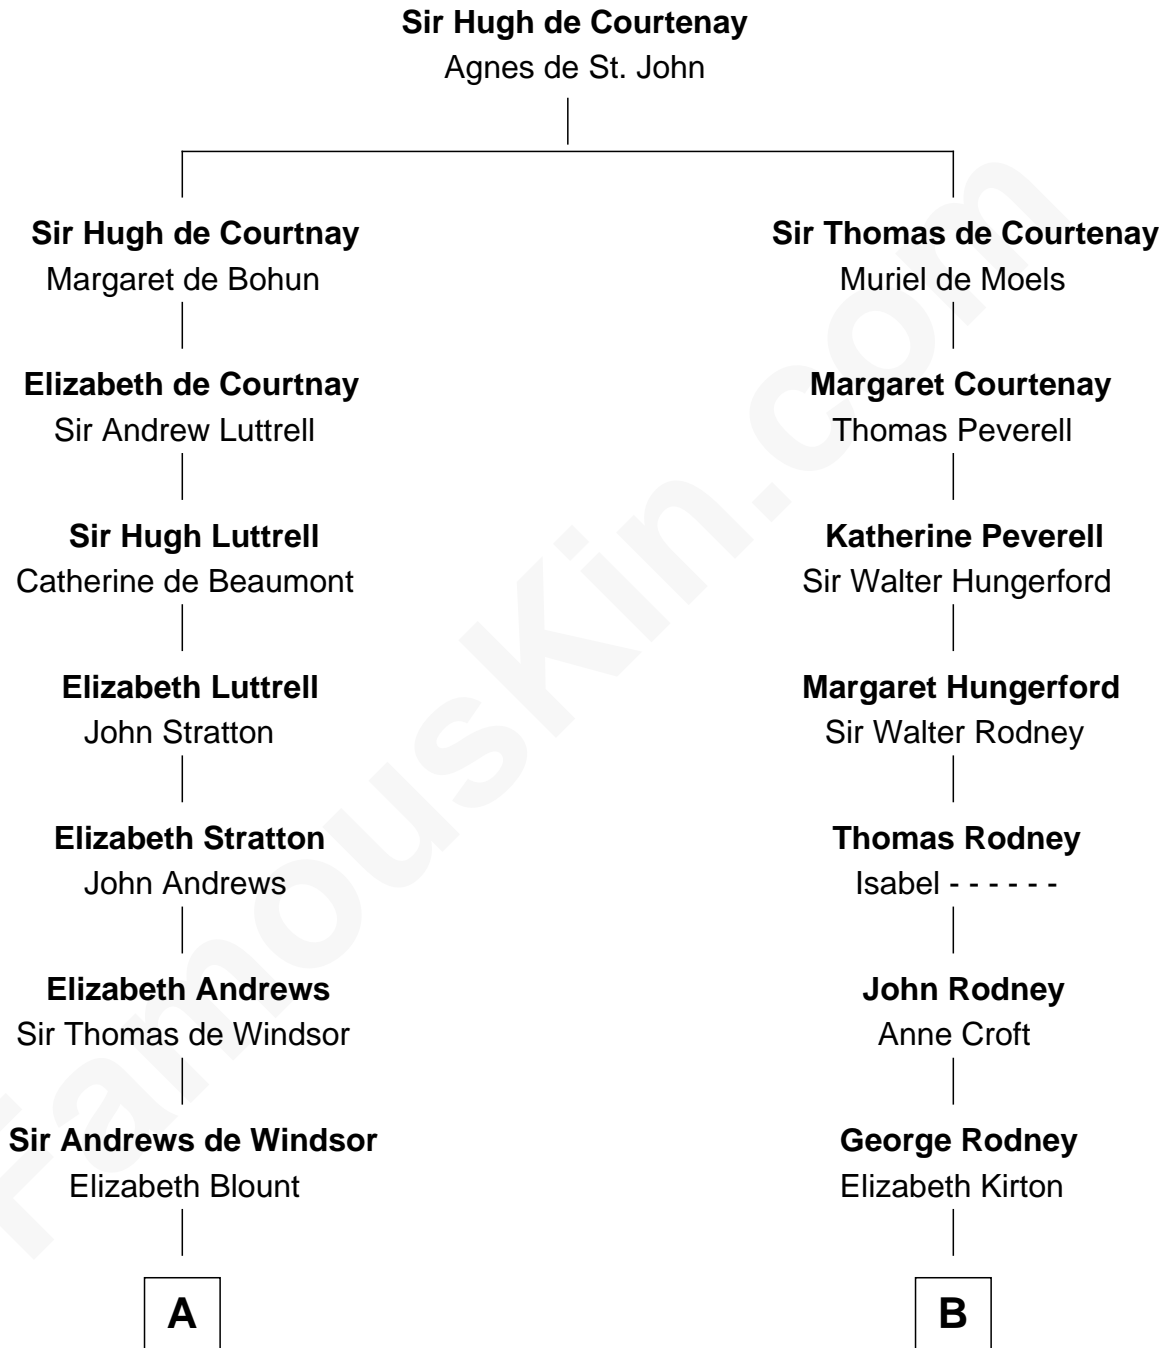

FamousKin.com
Relationship Chart of
Mary Chapin Carpenter
Singer and Songwriter

16th cousin 5 times removed of

Lytton Strachey
Author and Co-Founder of Bloomsbury Group

C

Eliza Marshall
Harrison Robertson

Harrison Robertson
Mary L. Vawter

Harrison Marshall Robertson
Mary MacKenzie

Mary Bowie Robertson
Chapin Carpenter

Mary Chapin Carpenter
Singer and Songwriter

FamousKin.com