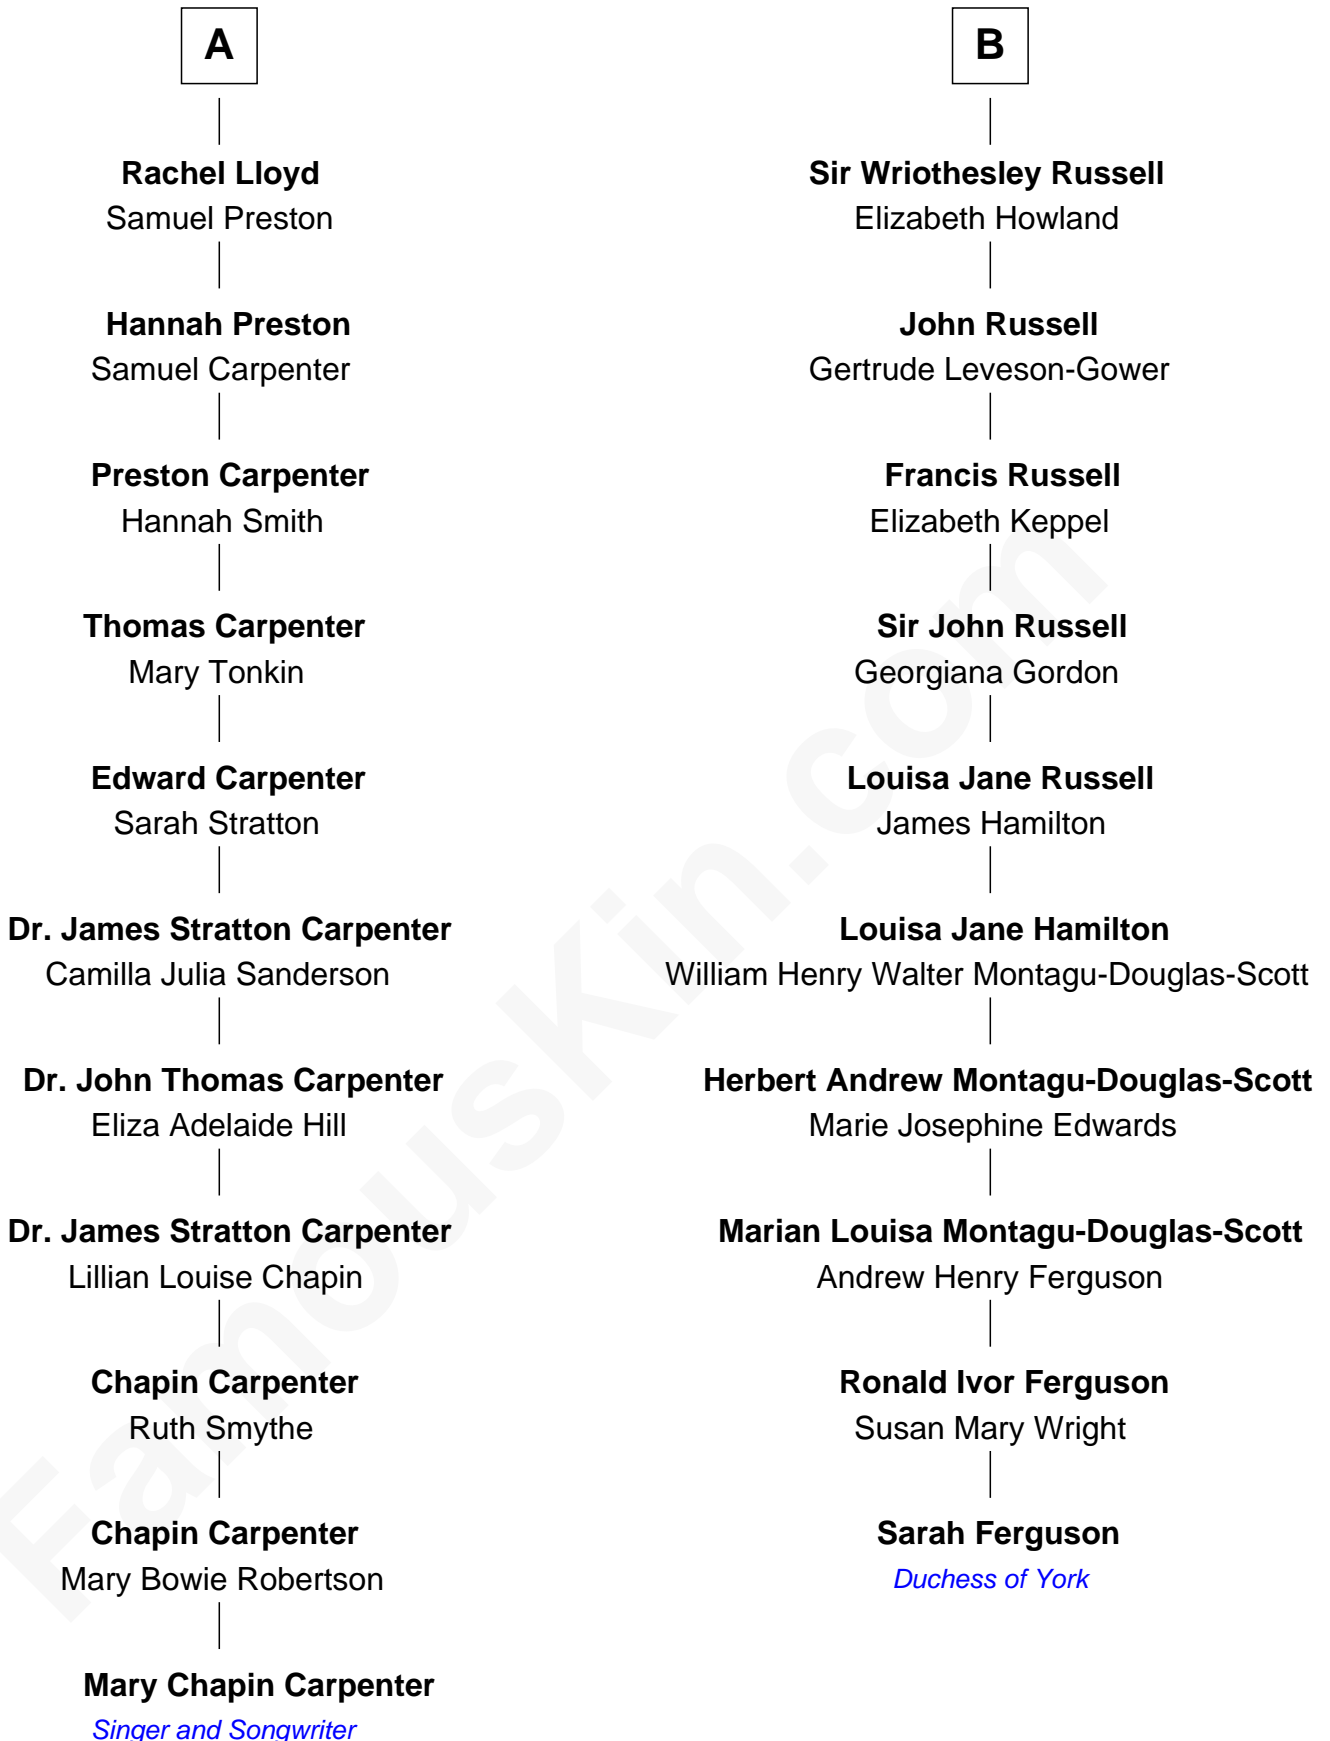

FamousKin.com
Relationship Chart of
Mary Chapin Carpenter
Singer and Songwriter

16th cousin 1 time removed of
Sarah Ferguson
Duchess of York

Sarah Ferguson photo by [Norbert Aepli](#) (CC BY 3.0)