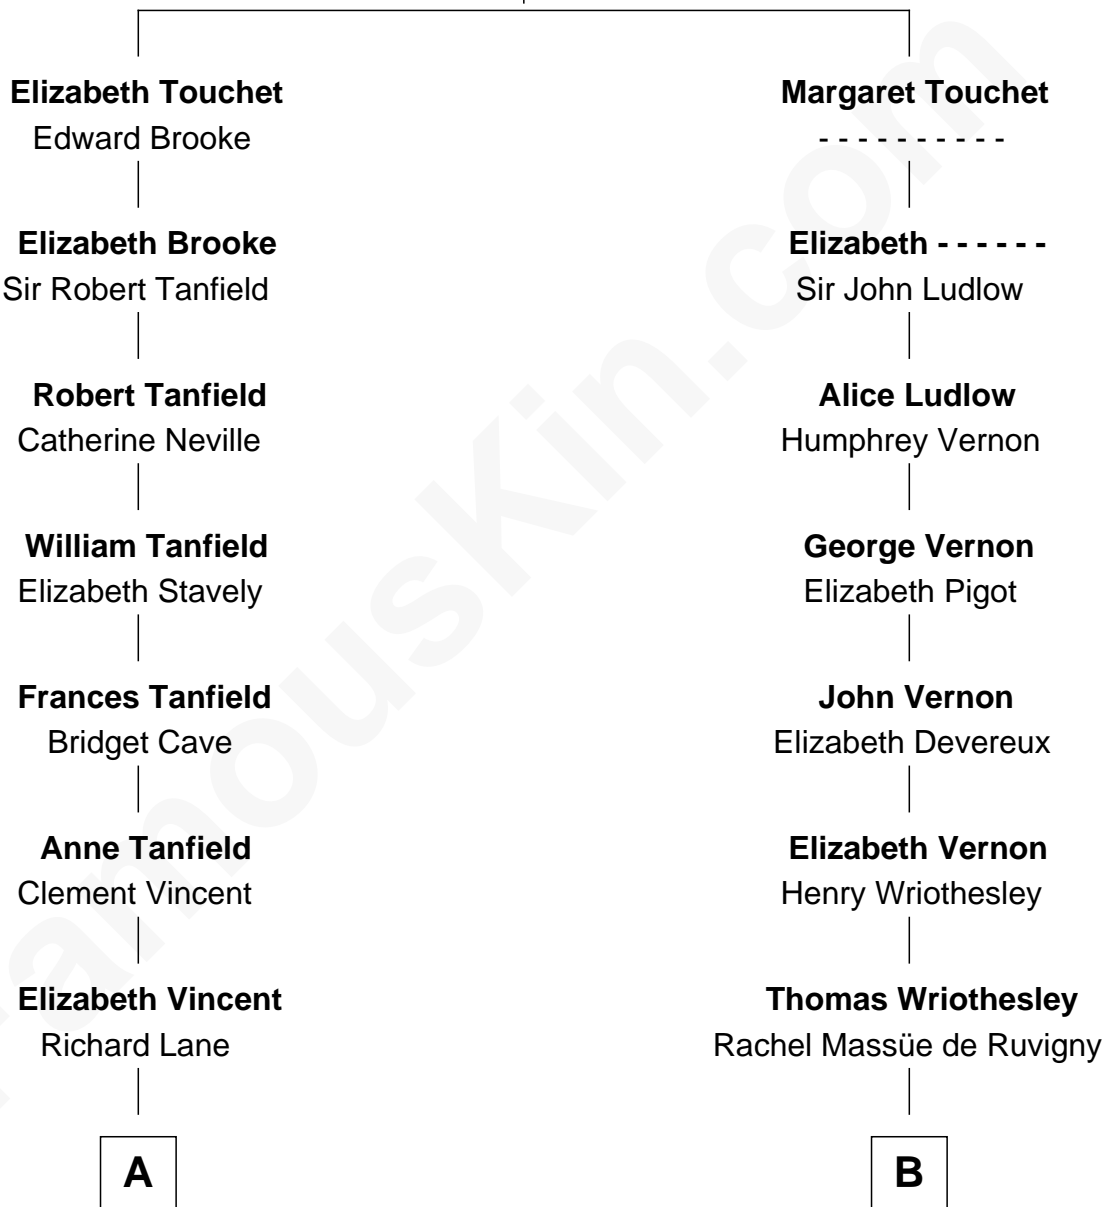

FamousKin.com
Relationship Chart of
Mary Chapin Carpenter
Singer and Songwriter

17th cousin 2 times removed of

Sarah Ferguson
Duchess of York

James Touchet
 Eleanor de Holland

C

—
Harrison Marshall Robertson

Mary MacKenzie

—
Mary Bowie Robertson

Chapin Carpenter

—
Mary Chapin Carpenter

Singer and Songwriter

FamousKin.com