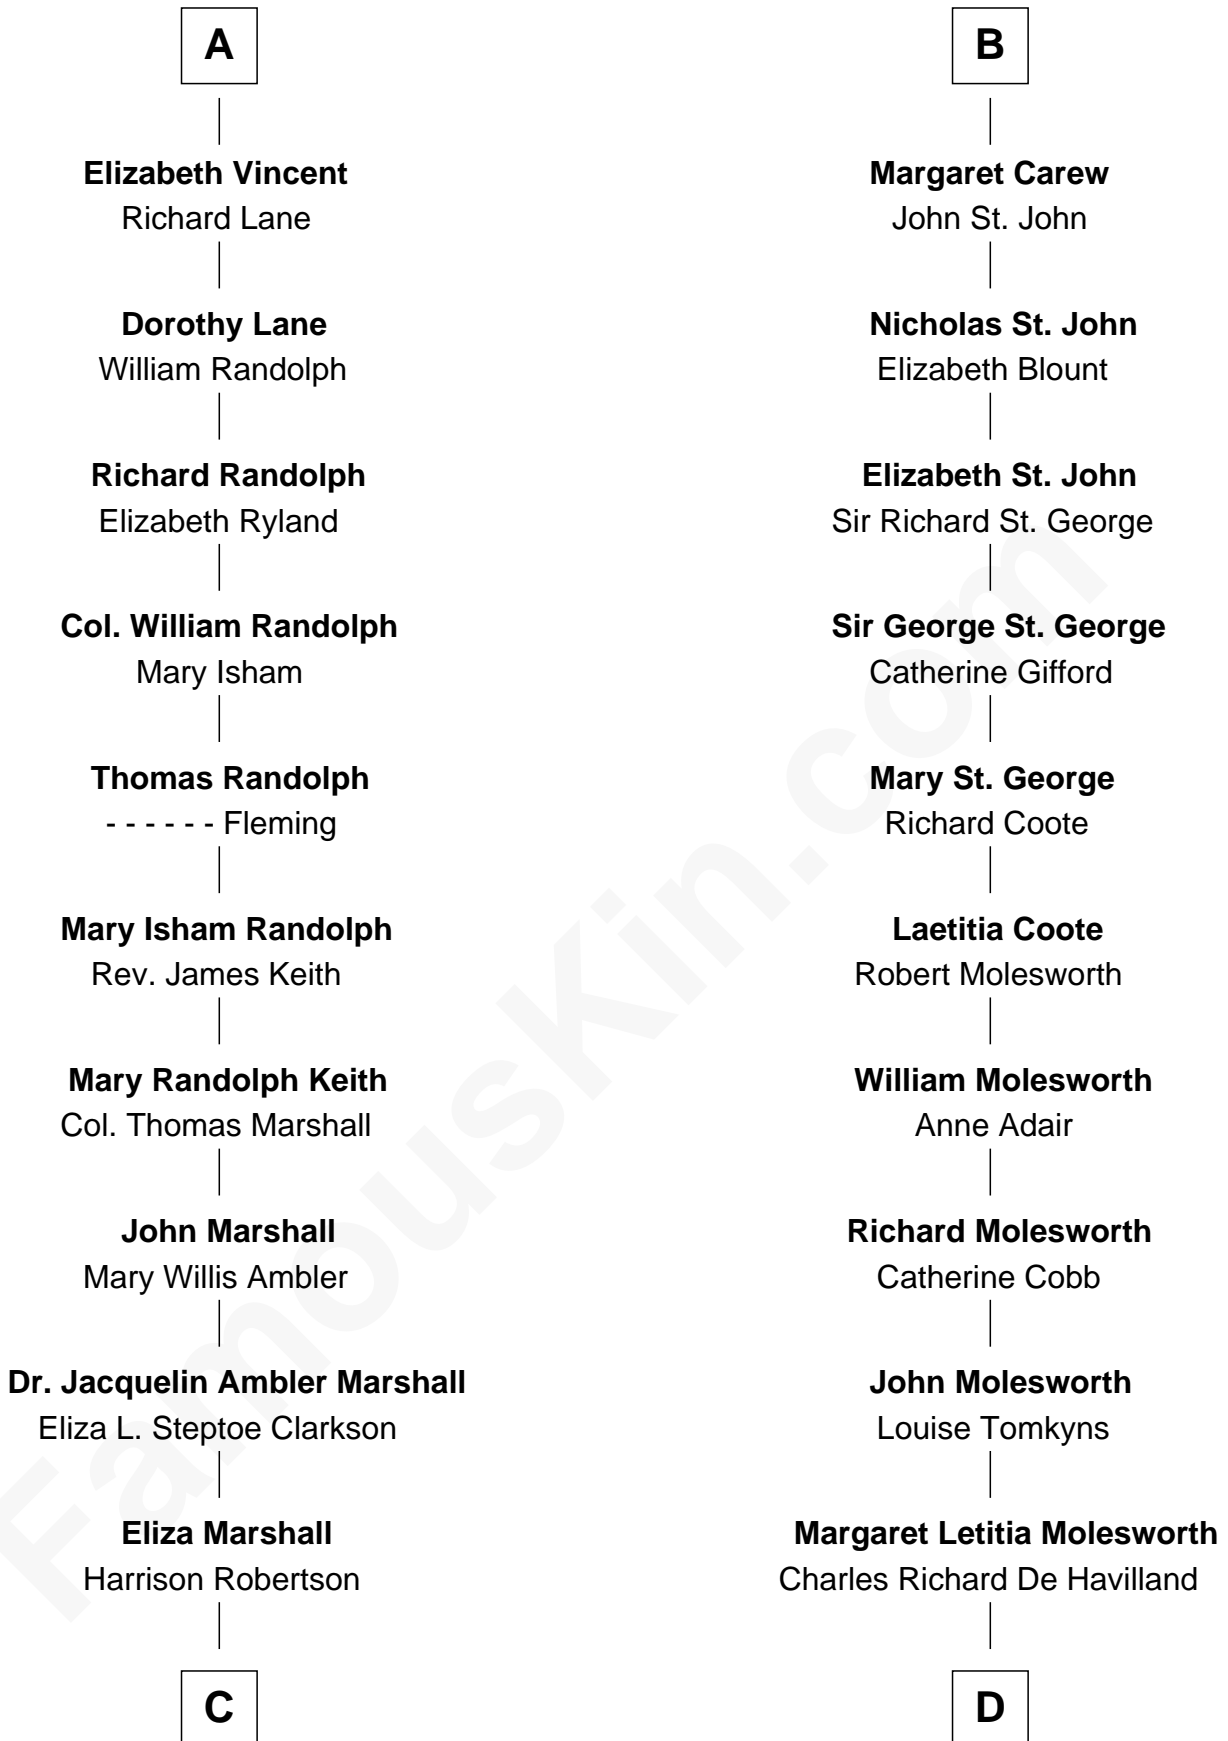

FamousKin.com
Relationship Chart of
Mary Chapin Carpenter
Singer and Songwriter

18th cousin 2 times removed of

Olivia De Havilland
Movie Actress

FamousKin.com