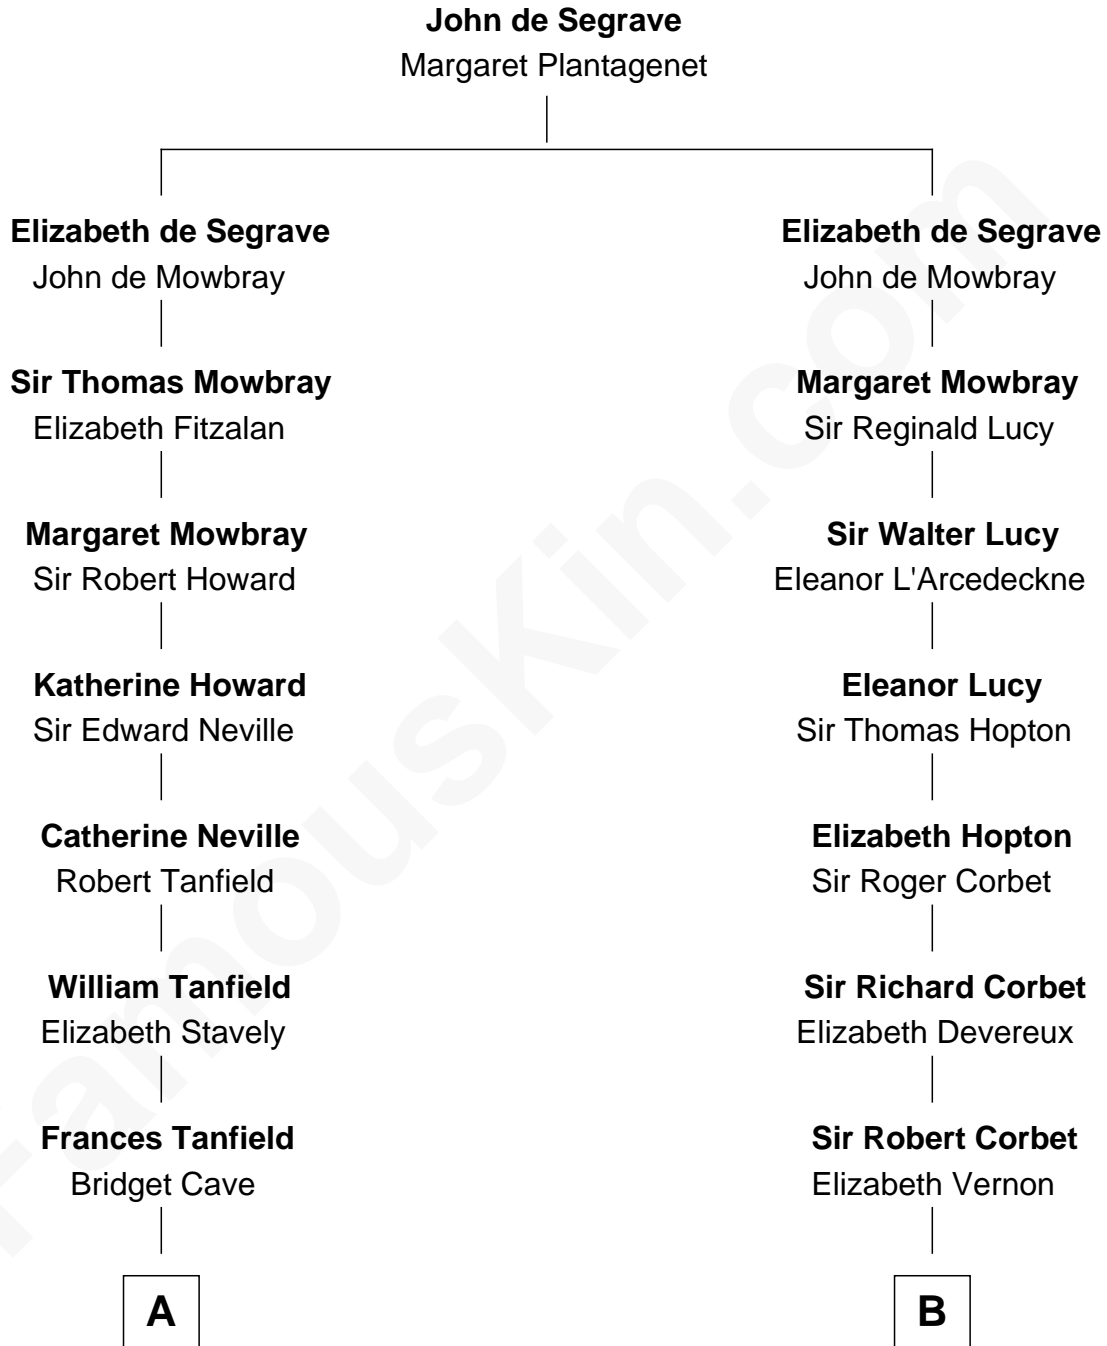

FamousKin.com
Relationship Chart of
Mary Chapin Carpenter
Singer and Songwriter

18th cousin 3 times removed of

Olivia De Havilland
Movie Actress

C

Eliza Marshall
Harrison Robertson

Harrison Robertson
Mary L. Vawter

Harrison Marshall Robertson
Mary MacKenzie

Mary Bowie Robertson
Chapin Carpenter

Mary Chapin Carpenter
Singer and Songwriter

D

Walter Augustus De Havilland
Lillian Augusta Ruse

Olivia De Havilland
Movie Actress