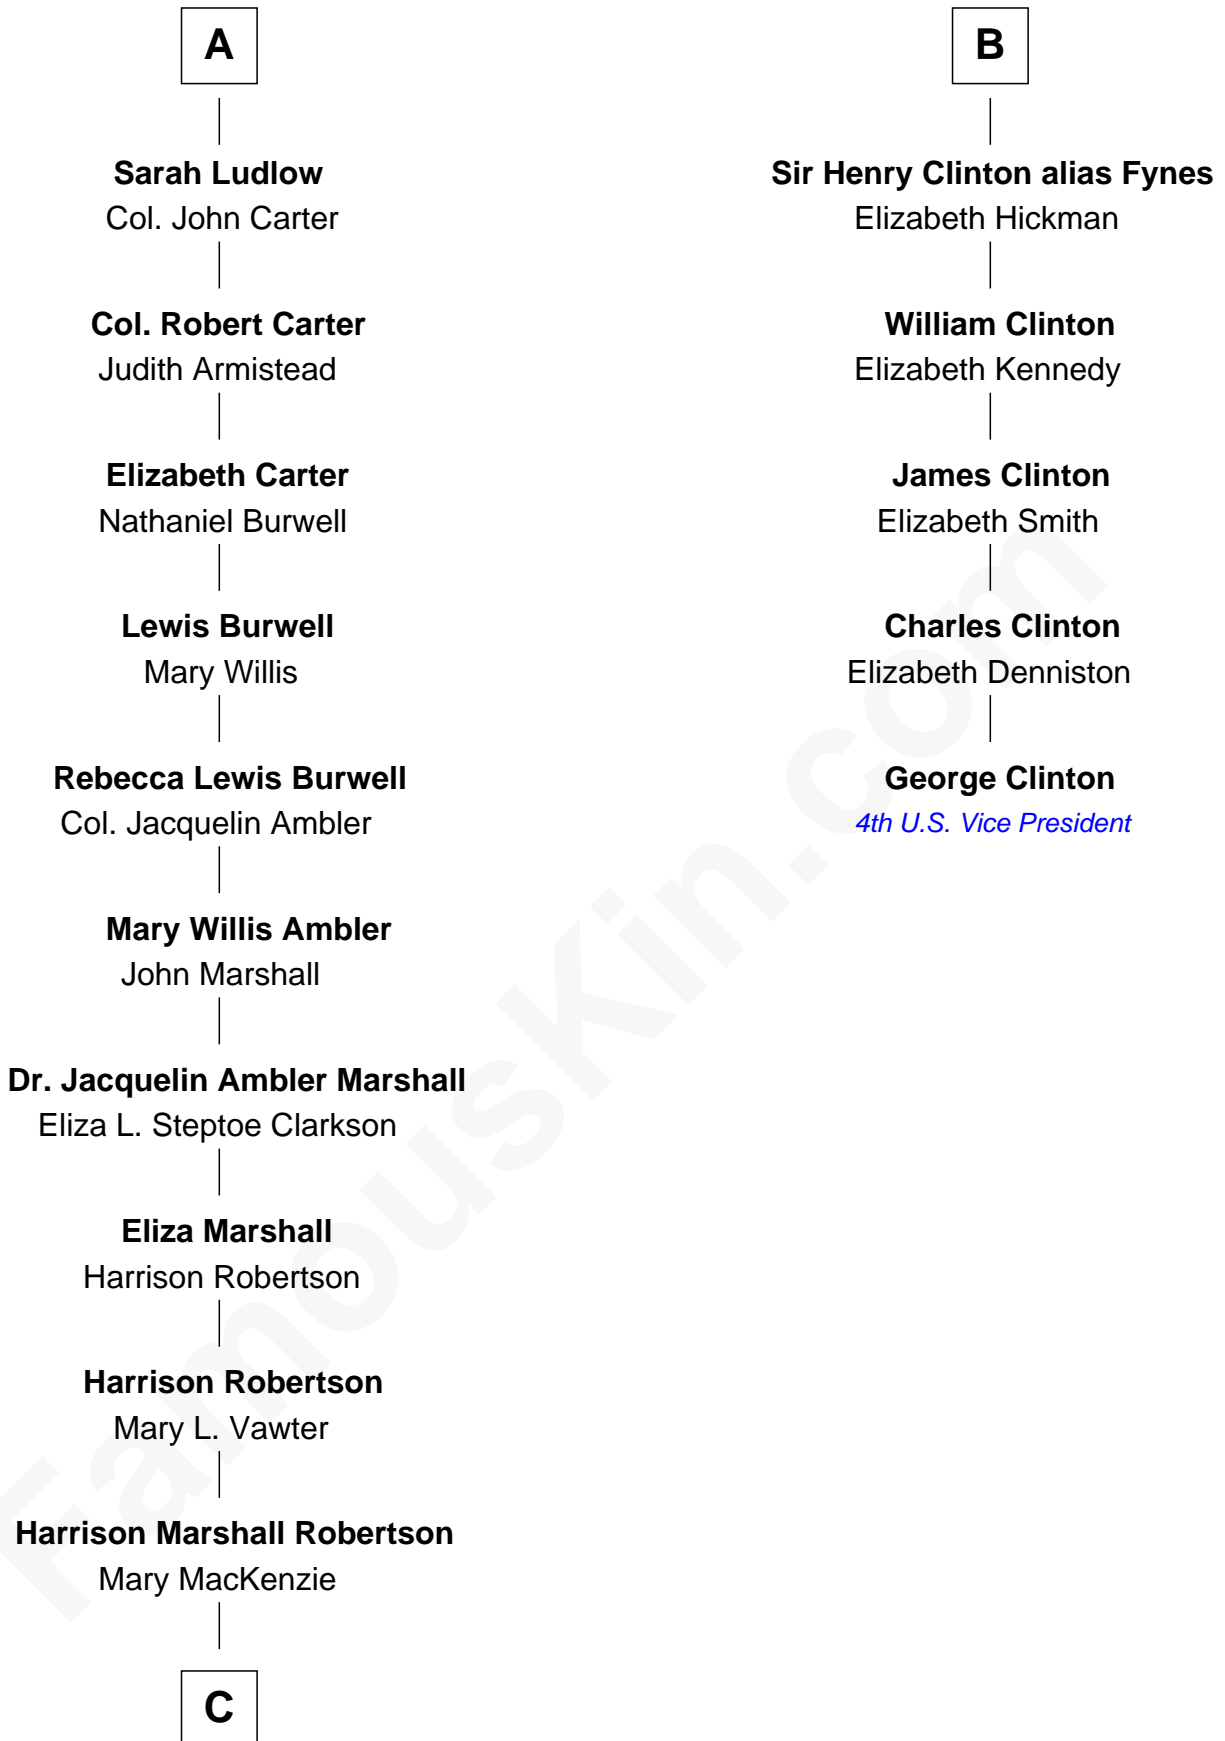

FamousKin.com
Relationship Chart of
Mary Chapin Carpenter
Singer and Songwriter

11th cousin 7 times removed of

George Clinton
4th U.S. Vice President

Sir Walter Blount
 Sancha de Ayala

Sir Thomas Blount
 Margaret de Gresley

Constance Blount
 Sir John Sutton

Sir Walter Blount
 Helena Byron

Sir John Sutton
 Elizabeth Berkeley

Sir William Blount
 Margaret Echyngam

Sir John Sutton Dudley
 Elizabeth Bramshot

Elizabeth Blount
 Sir Andrews de Windsor

Edmund Dudley
 Elizabeth Grey

Edith Windsor
 George Ludlow

Elizabeth Dudley
 William Stourton

Thomas Ludlow
 Jane Pyle

Ursula Stourton
 Sir Edward Clinton

Gabriel Ludlow
 Phillis - - - - -

Sir Henry Clinton
 Elizabeth Morrison

A

B

C

—
Mary Bowie Robertson

Chapin Carpenter

—
Mary Chapin Carpenter

Singer and Songwriter

FamousKin.com