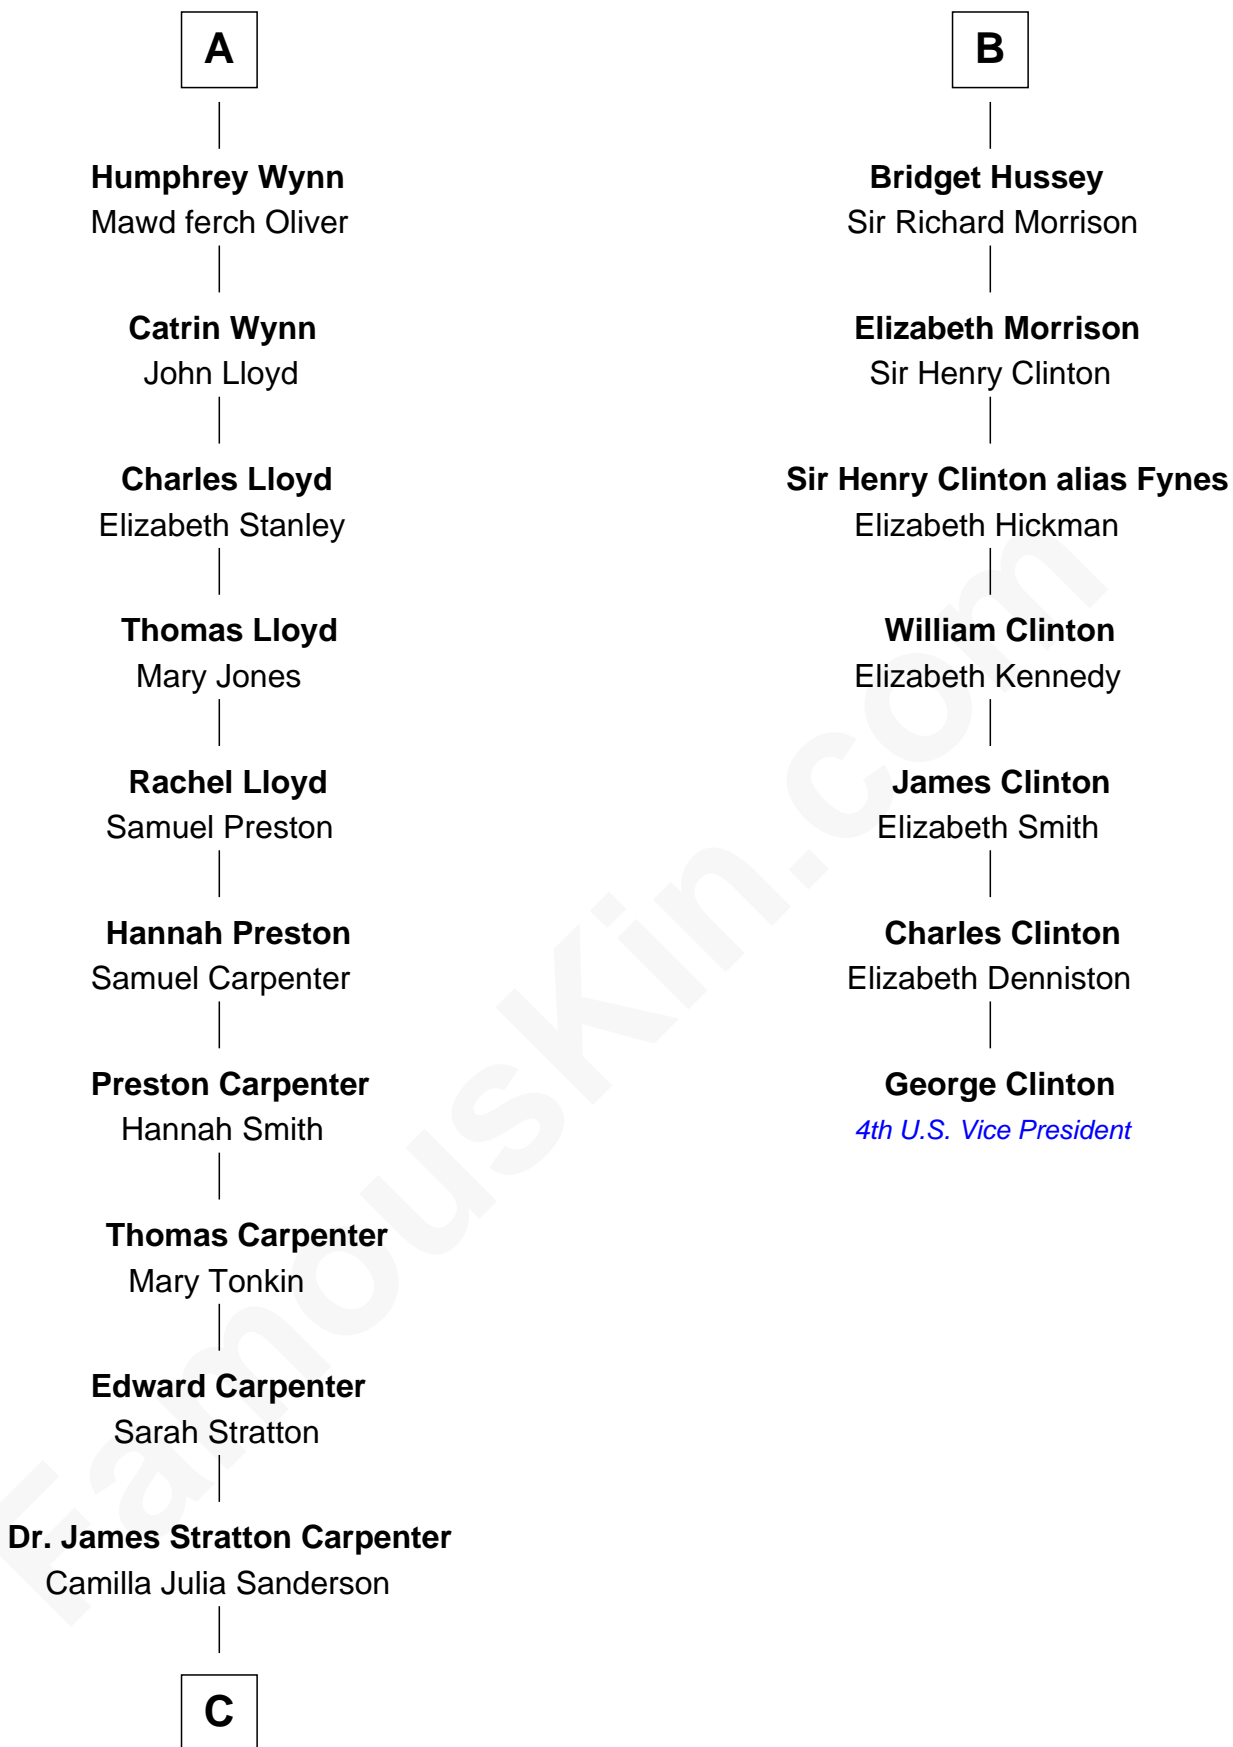

**FamousKin.com**  
**Relationship Chart of**  
**Mary Chapin Carpenter**  
*Singer and Songwriter*

**13th cousin 8 times removed of**  
**George Clinton**  
*4th U.S. Vice President*

**C**

—  
**Dr. John Thomas Carpenter**

Eliza Adelaide Hill

—  
**Dr. James Stratton Carpenter**

Lillian Louise Chapin

—  
**Chapin Carpenter**

Ruth Smythe

—  
**Chapin Carpenter**

Mary Bowie Robertson

—  
**Mary Chapin Carpenter**