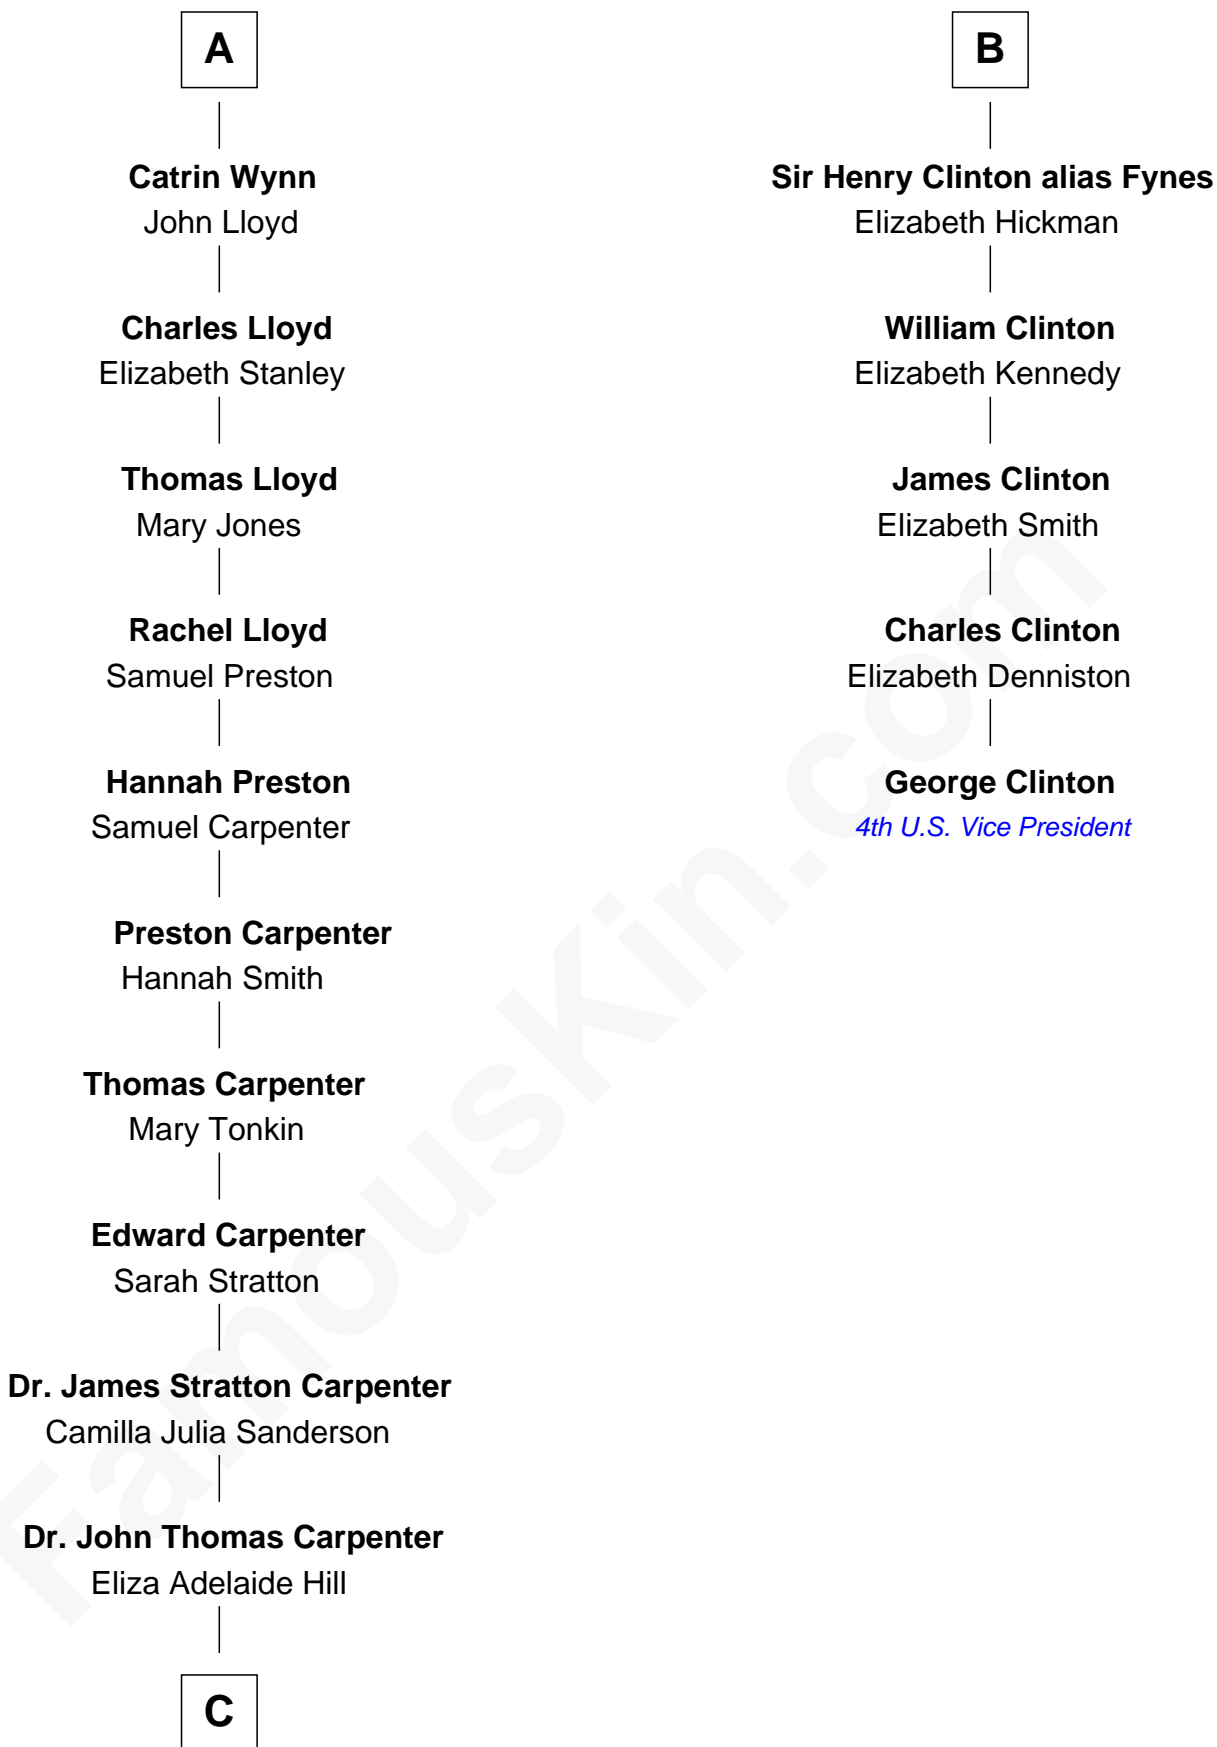

FamousKin.com
Relationship Chart of
Mary Chapin Carpenter
Singer and Songwriter

11th cousin 9 times removed of

George Clinton
4th U.S. Vice President

C

—
Dr. James Stratton Carpenter

Lillian Louise Chapin

—
Chapin Carpenter

Ruth Smythe

—
Chapin Carpenter

Mary Bowie Robertson

—
Mary Chapin Carpenter

Singer and Songwriter

FamousKin.com