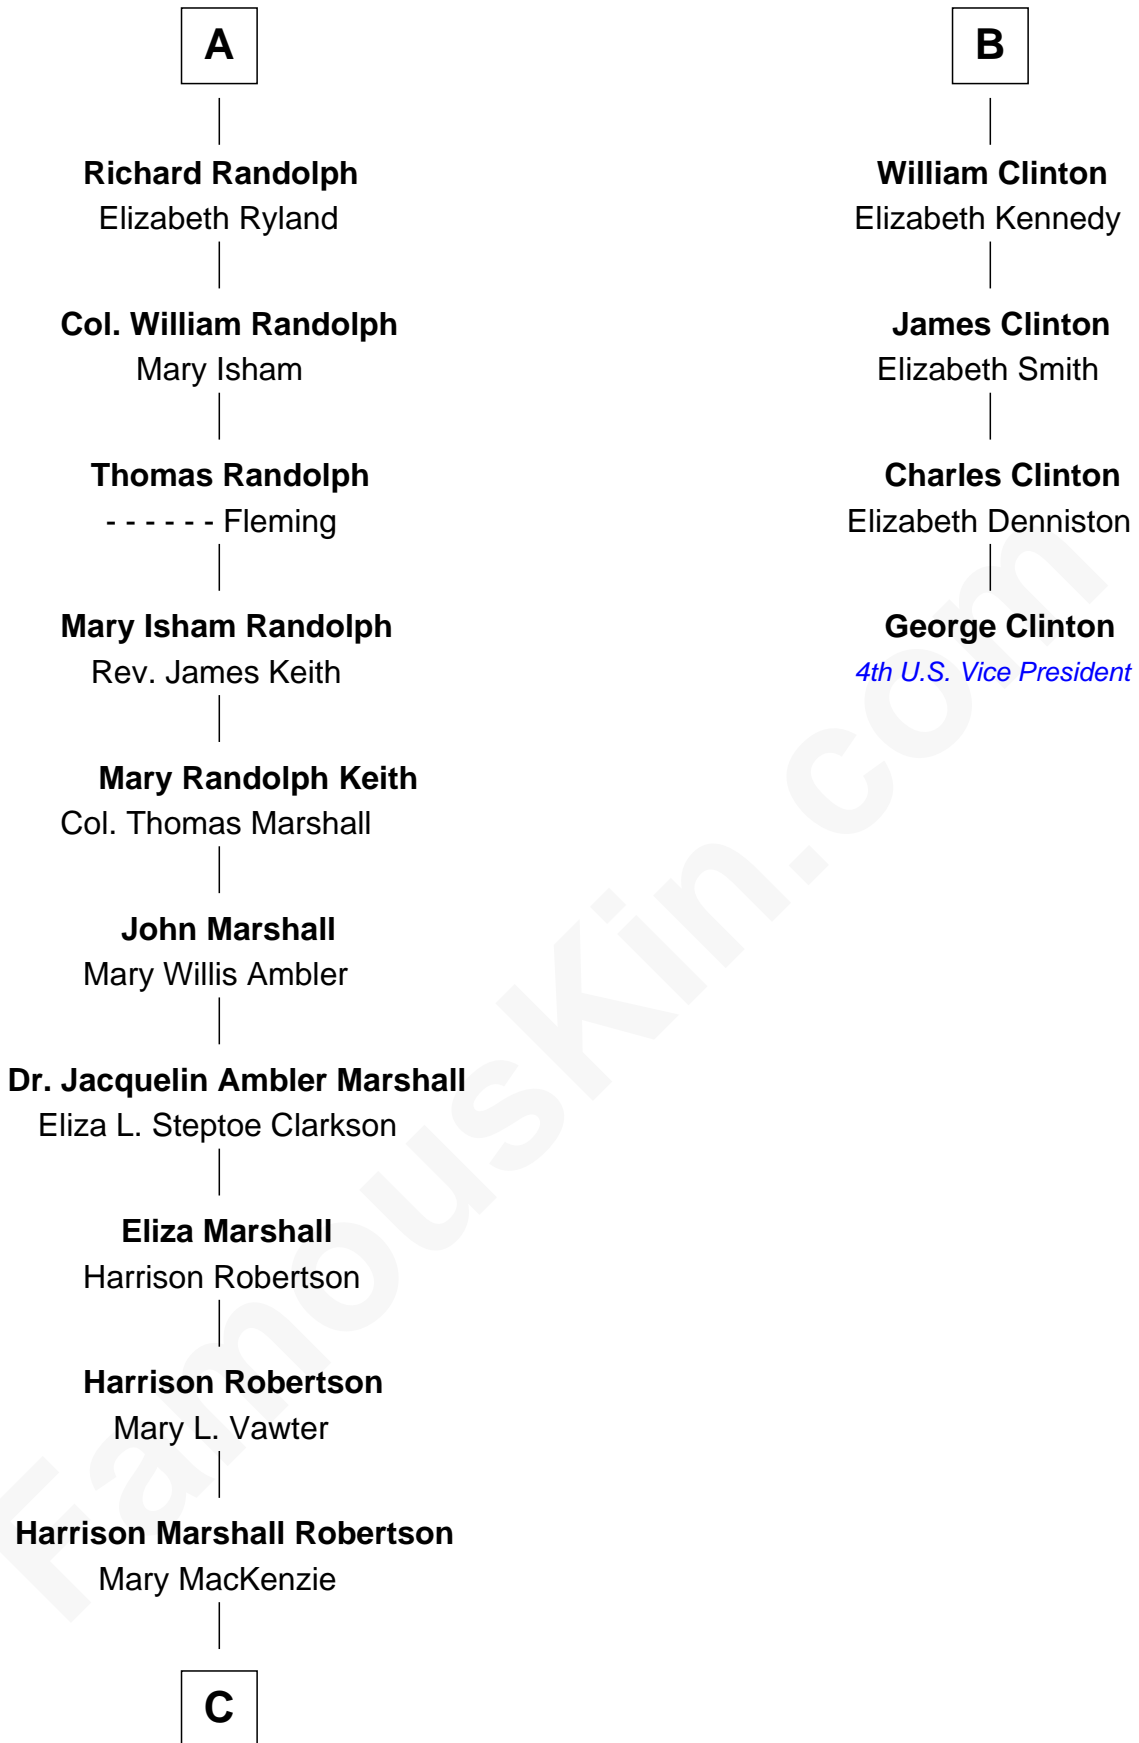

FamousKin.com
Relationship Chart of
Mary Chapin Carpenter
Singer and Songwriter

10th cousin 8 times removed of
George Clinton
4th U.S. Vice President

C

—
Mary Bowie Robertson

Chapin Carpenter

—
Mary Chapin Carpenter

Singer and Songwriter

FamousKin.com