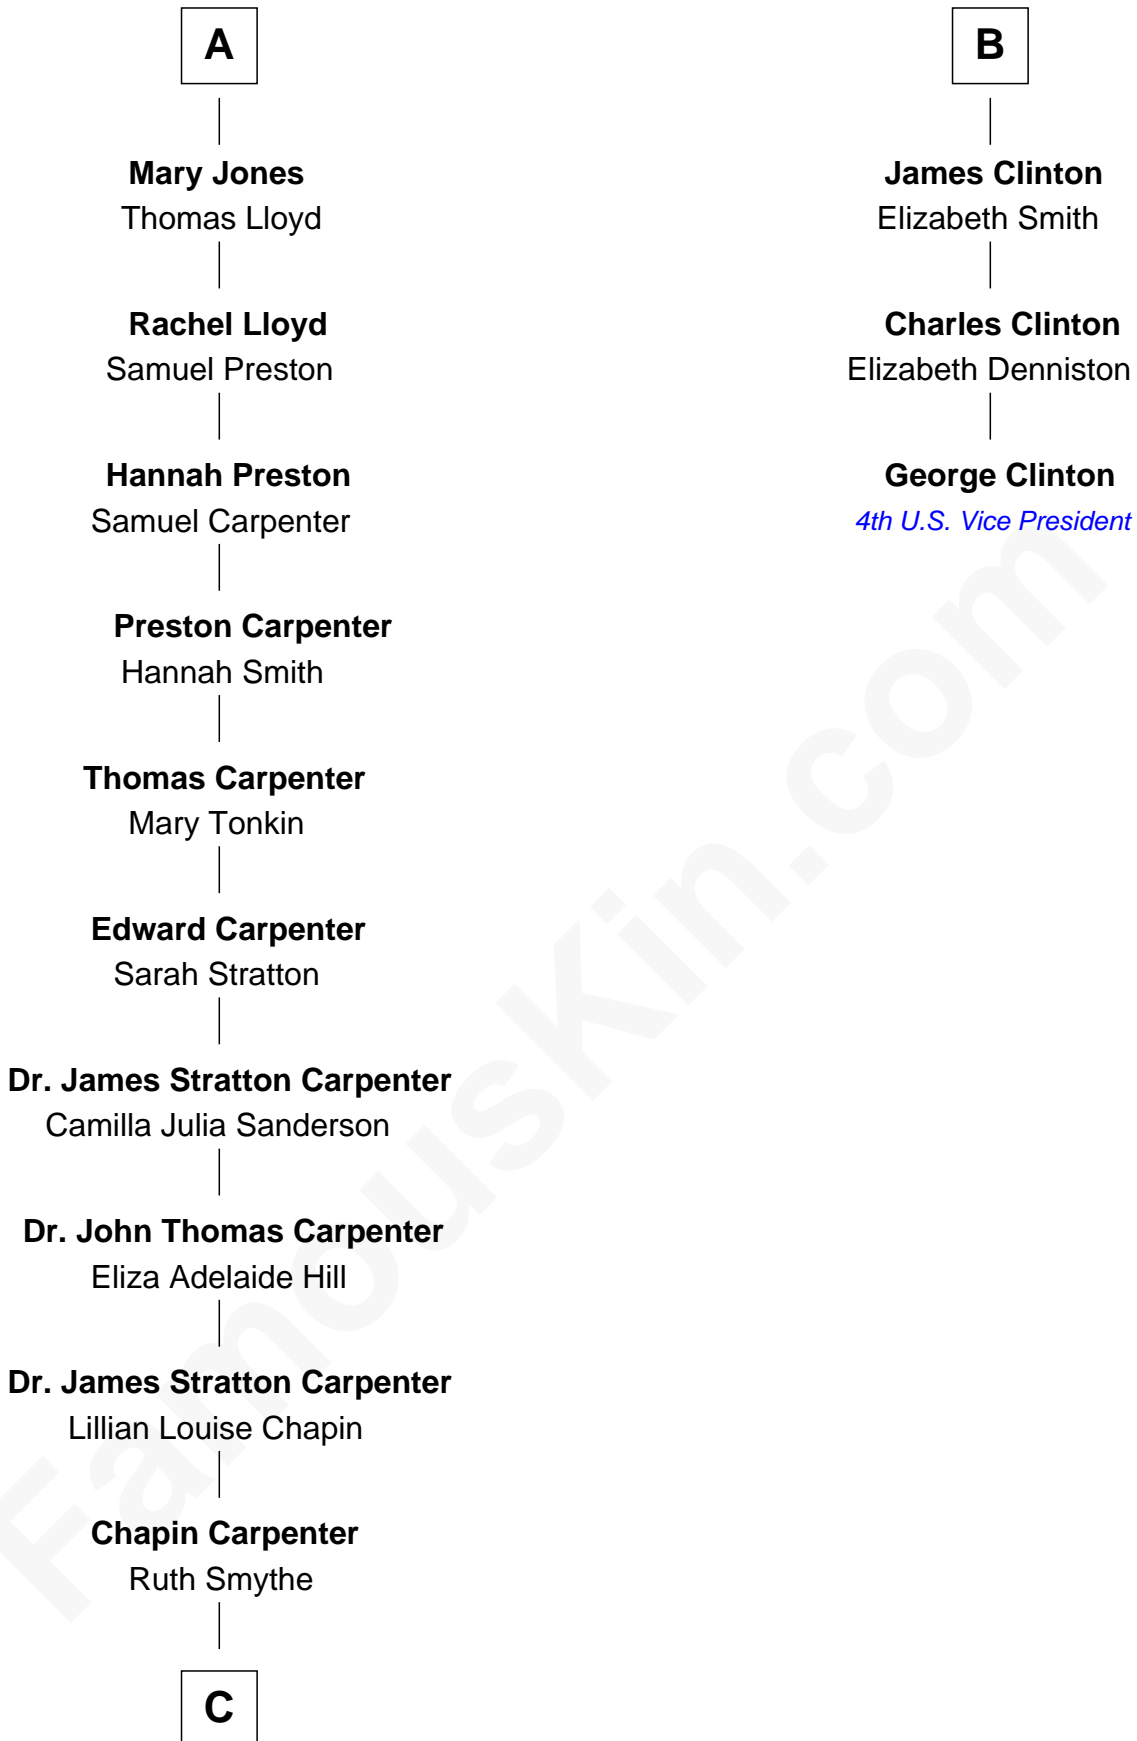

FamousKin.com
Relationship Chart of
Mary Chapin Carpenter
Singer and Songwriter

9th cousin 9 times removed of
George Clinton
4th U.S. Vice President

C

—
Chapin Carpenter
Mary Bowie Robertson

—
Mary Chapin Carpenter
Singer and Songwriter