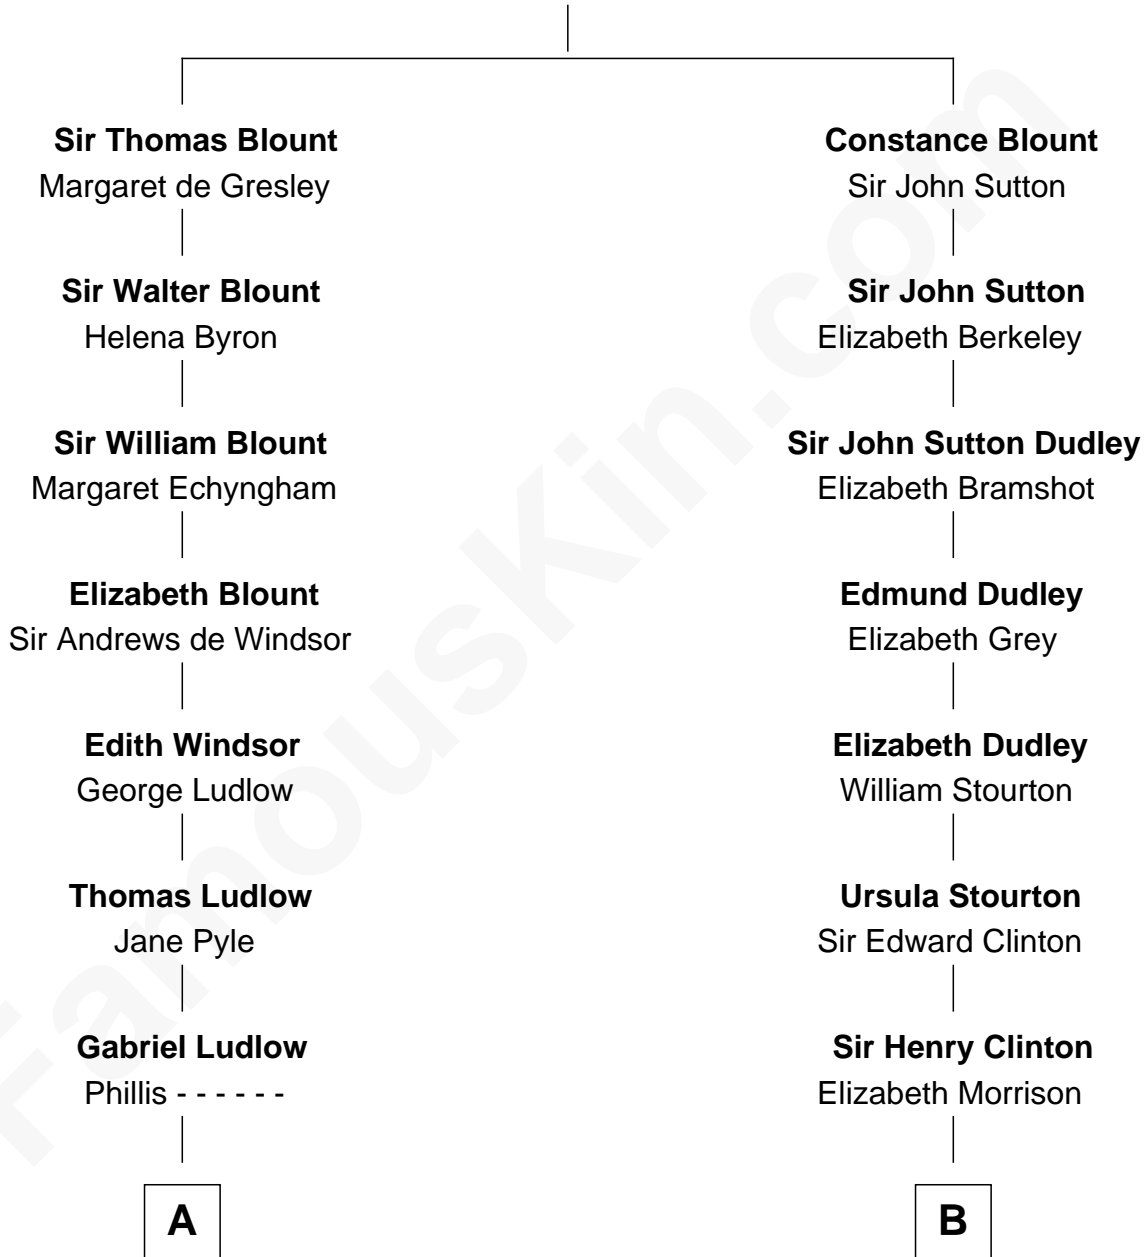

**FamousKin.com**  
**Relationship Chart of**  
**Mary Chapin Carpenter**  
*Singer and Songwriter*

12th cousin 6 times removed of

**DeWitt Clinton**  
*6th Governor of New York*

**Sir Walter Blount**  
 Sancha de Ayala

**C**

—  
**Mary Bowie Robertson**

Chapin Carpenter

—  
**Mary Chapin Carpenter**

*Singer and Songwriter*

FamousKin.com