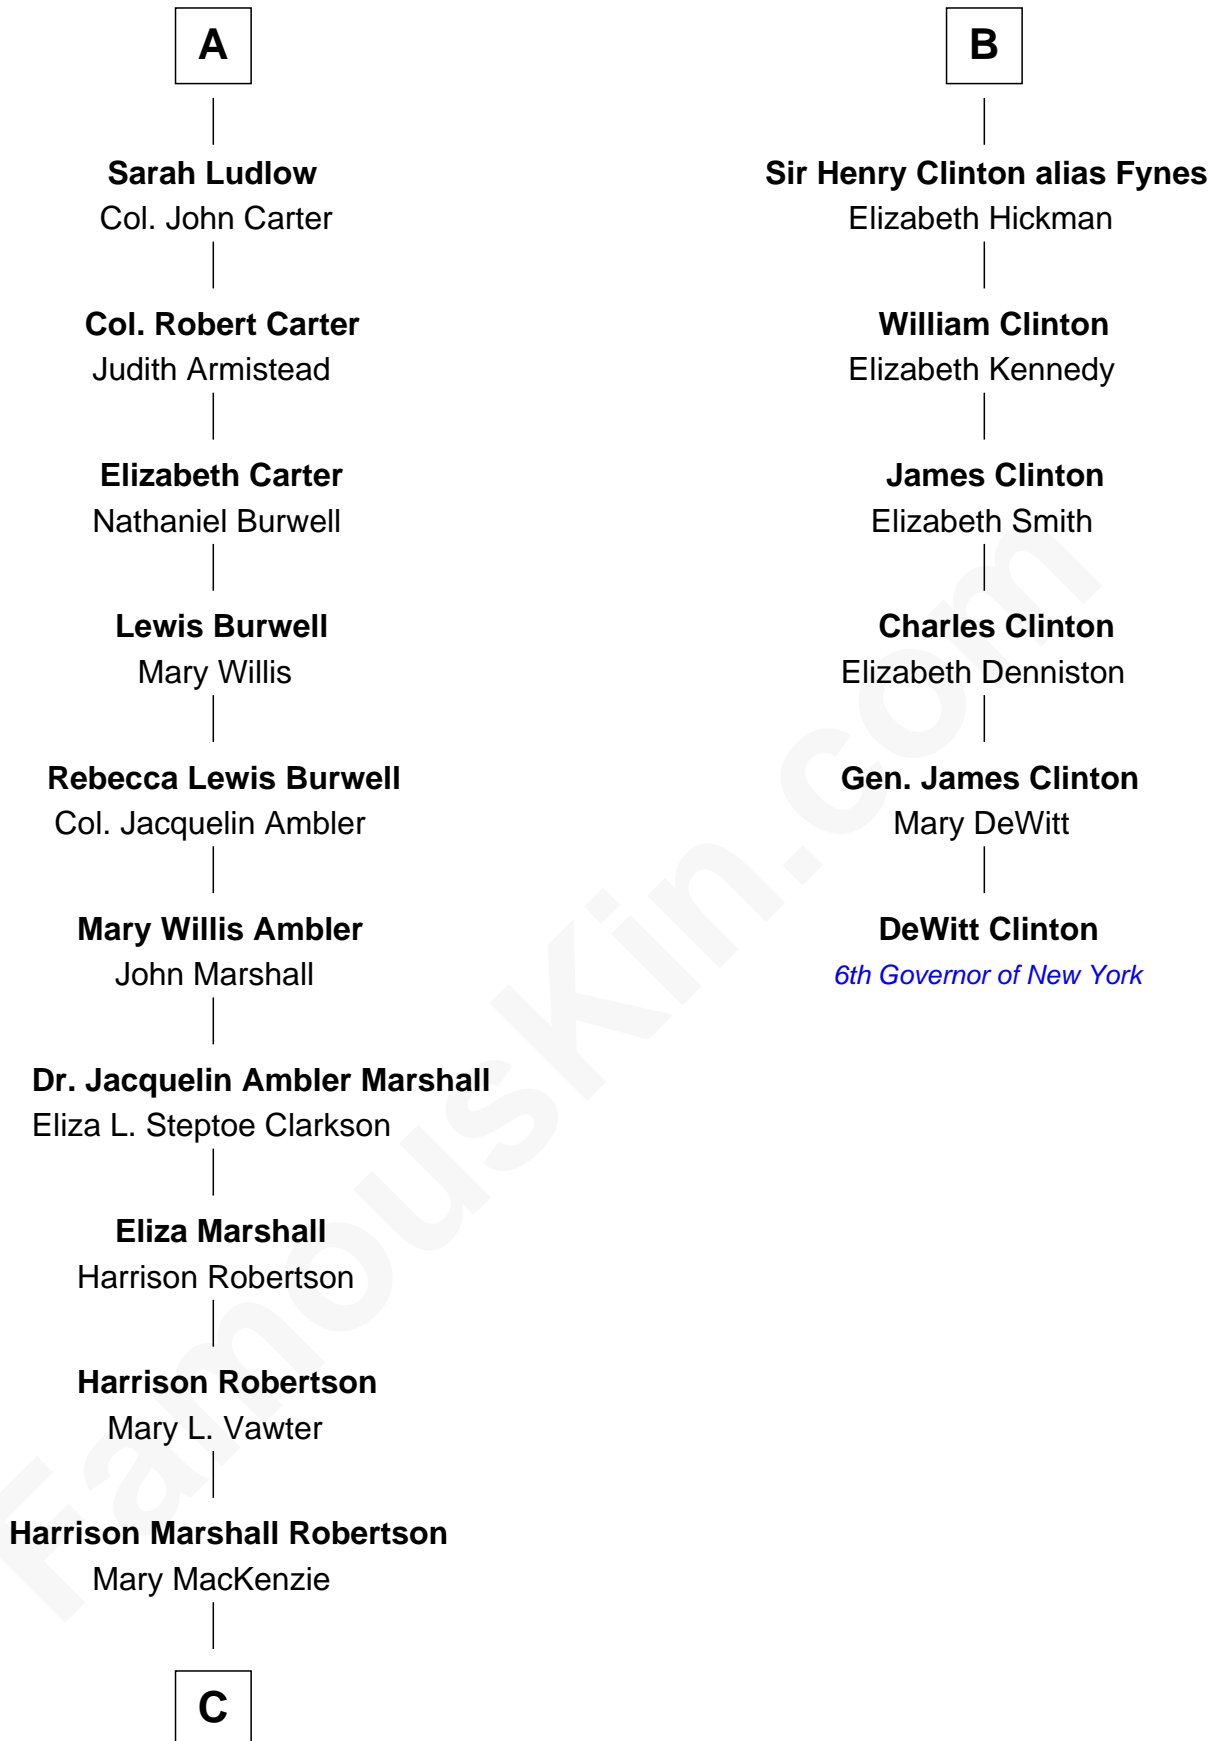

**FamousKin.com**  
**Relationship Chart of**  
**Mary Chapin Carpenter**  
*Singer and Songwriter*

12th cousin 6 times removed of

**DeWitt Clinton**  
*6th Governor of New York*

**Sir Walter Blount**  
 Sancha de Ayala

**C**

—  
**Mary Bowie Robertson**

Chapin Carpenter

—  
**Mary Chapin Carpenter**

*Singer and Songwriter*

FamousKin.com