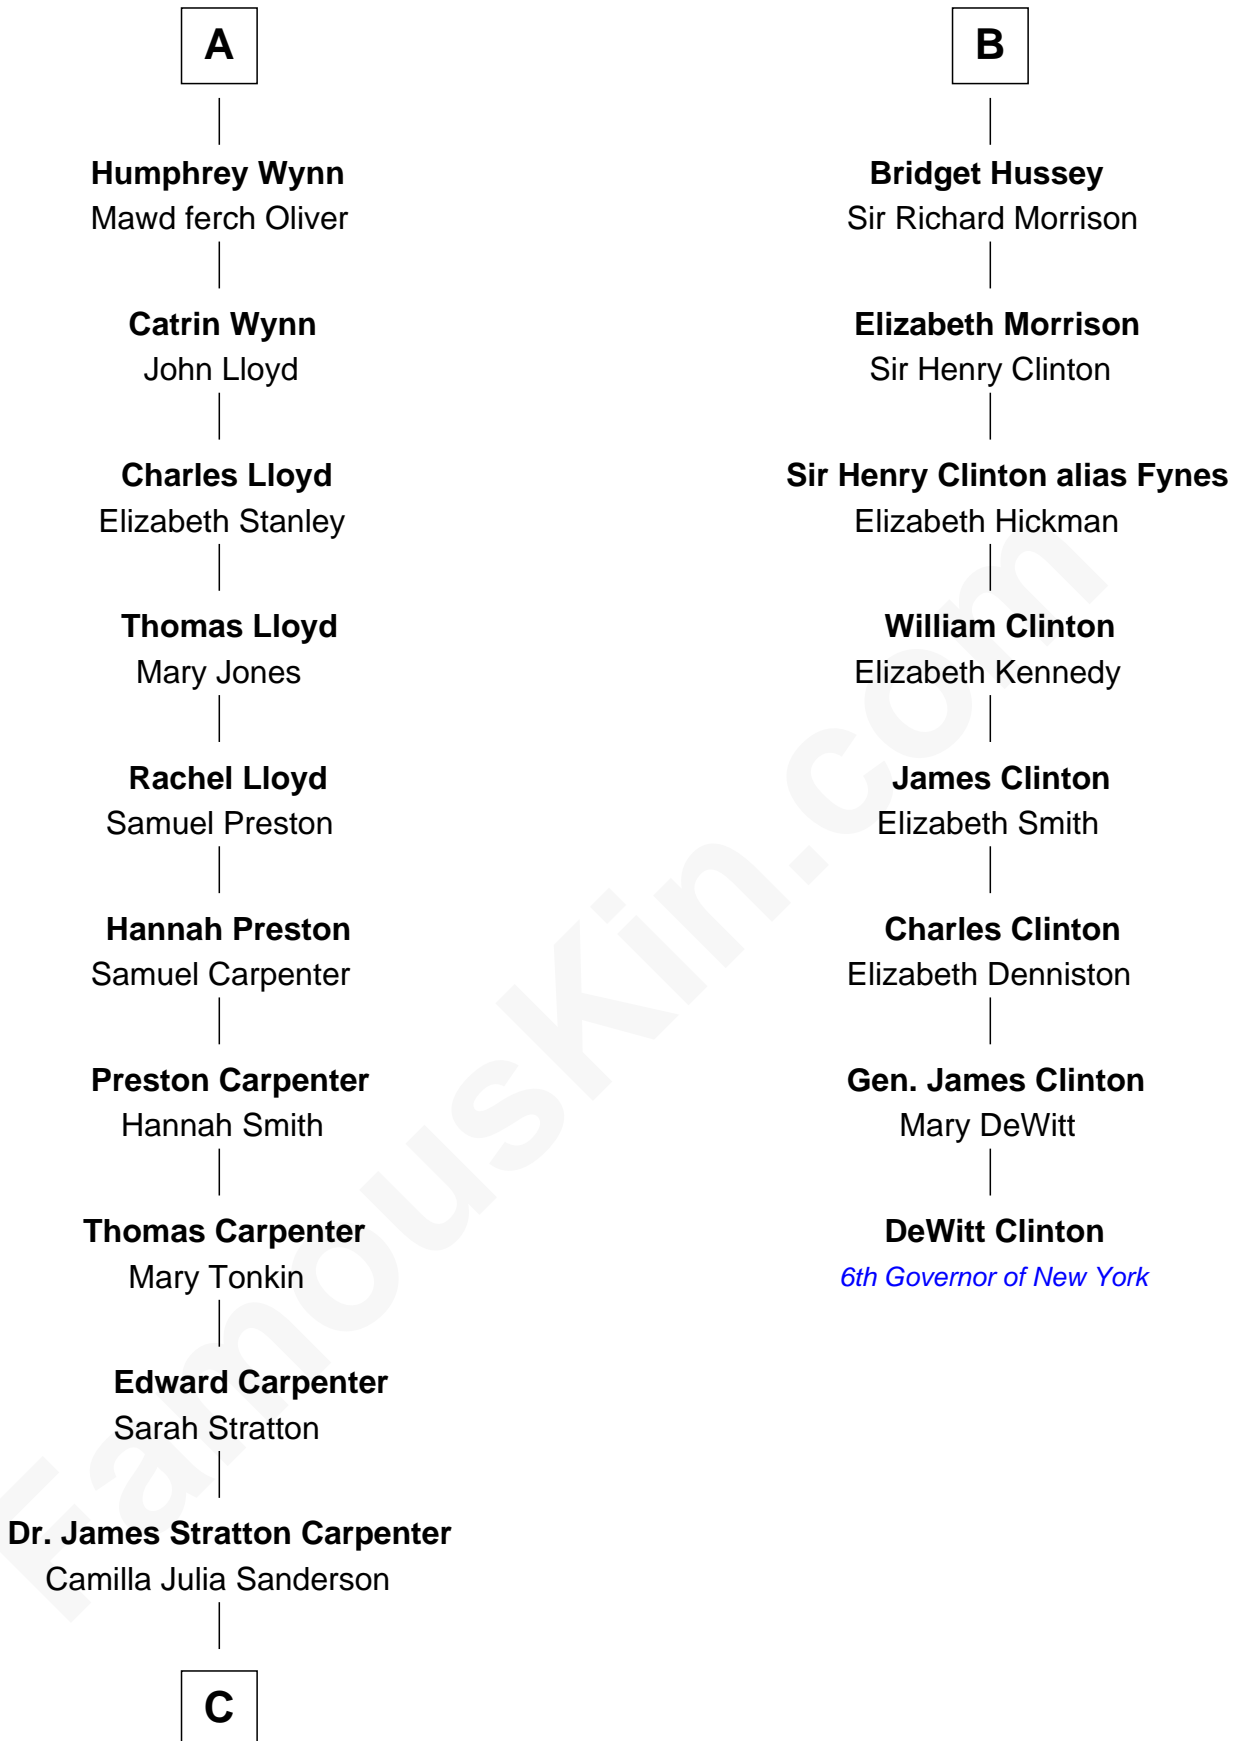

FamousKin.com
Relationship Chart of
Mary Chapin Carpenter
Singer and Songwriter

14th cousin 7 times removed of

DeWitt Clinton
6th Governor of New York

C

Dr. John Thomas Carpenter

Eliza Adelaide Hill

Dr. James Stratton Carpenter