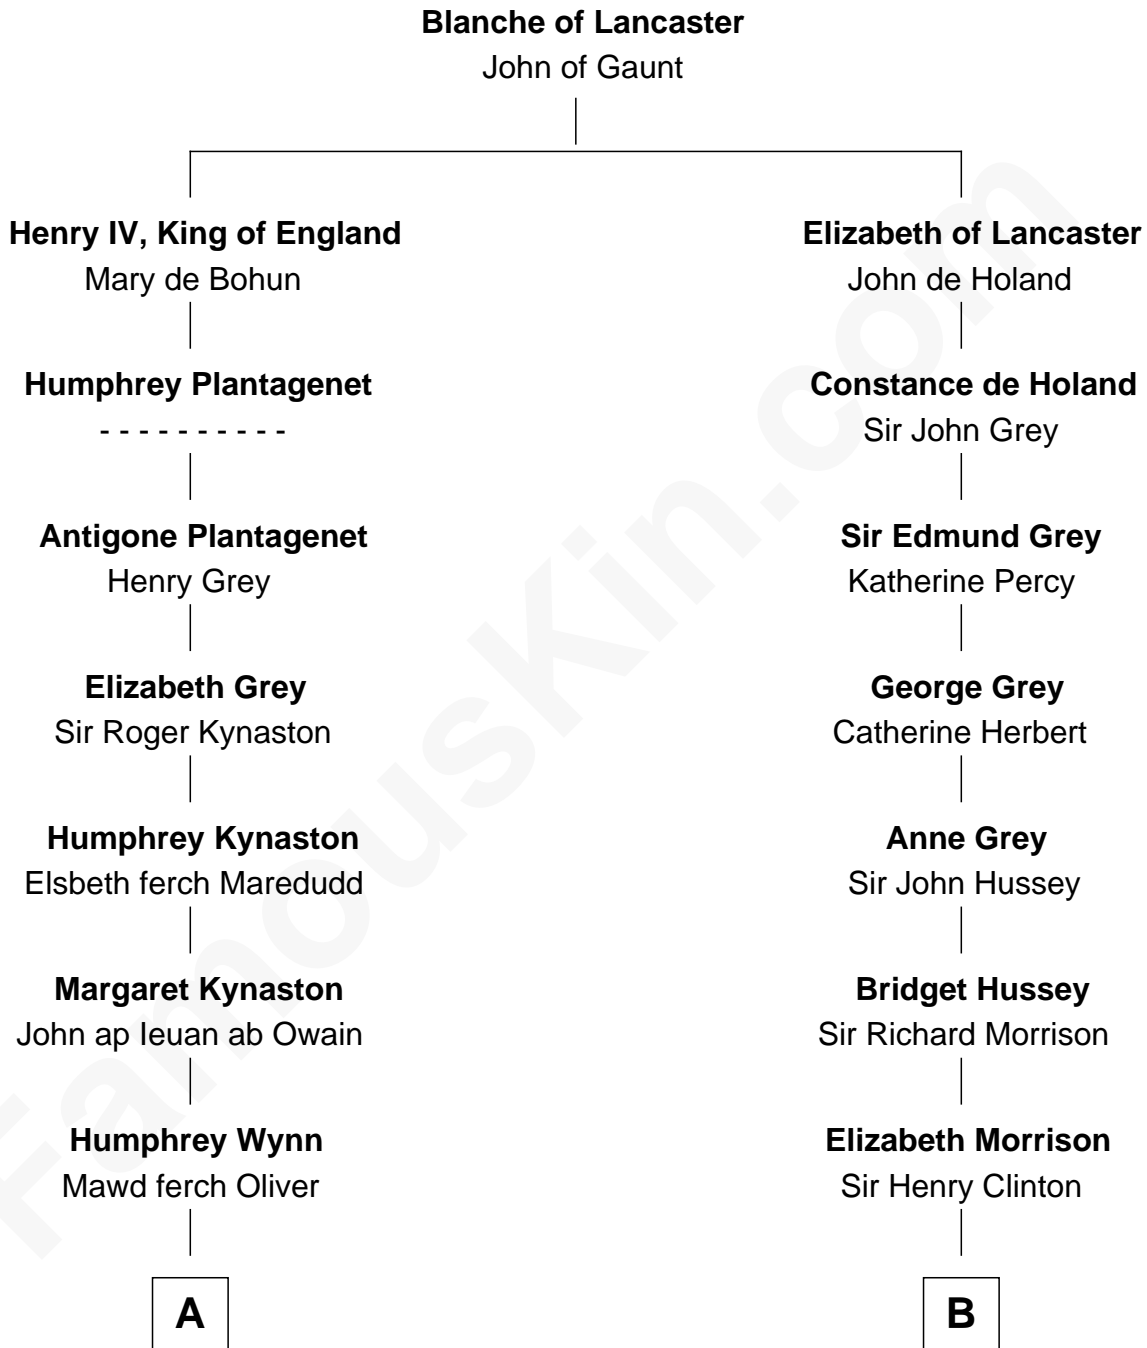

FamousKin.com
Relationship Chart of
Mary Chapin Carpenter
Singer and Songwriter

12th cousin 8 times removed of

DeWitt Clinton
6th Governor of New York

C

—
Dr. James Stratton Carpenter

Lillian Louise Chapin

—
Chapin Carpenter

Ruth Smythe

—
Chapin Carpenter

Mary Bowie Robertson

—
Mary Chapin Carpenter

Singer and Songwriter

FamousKin.com