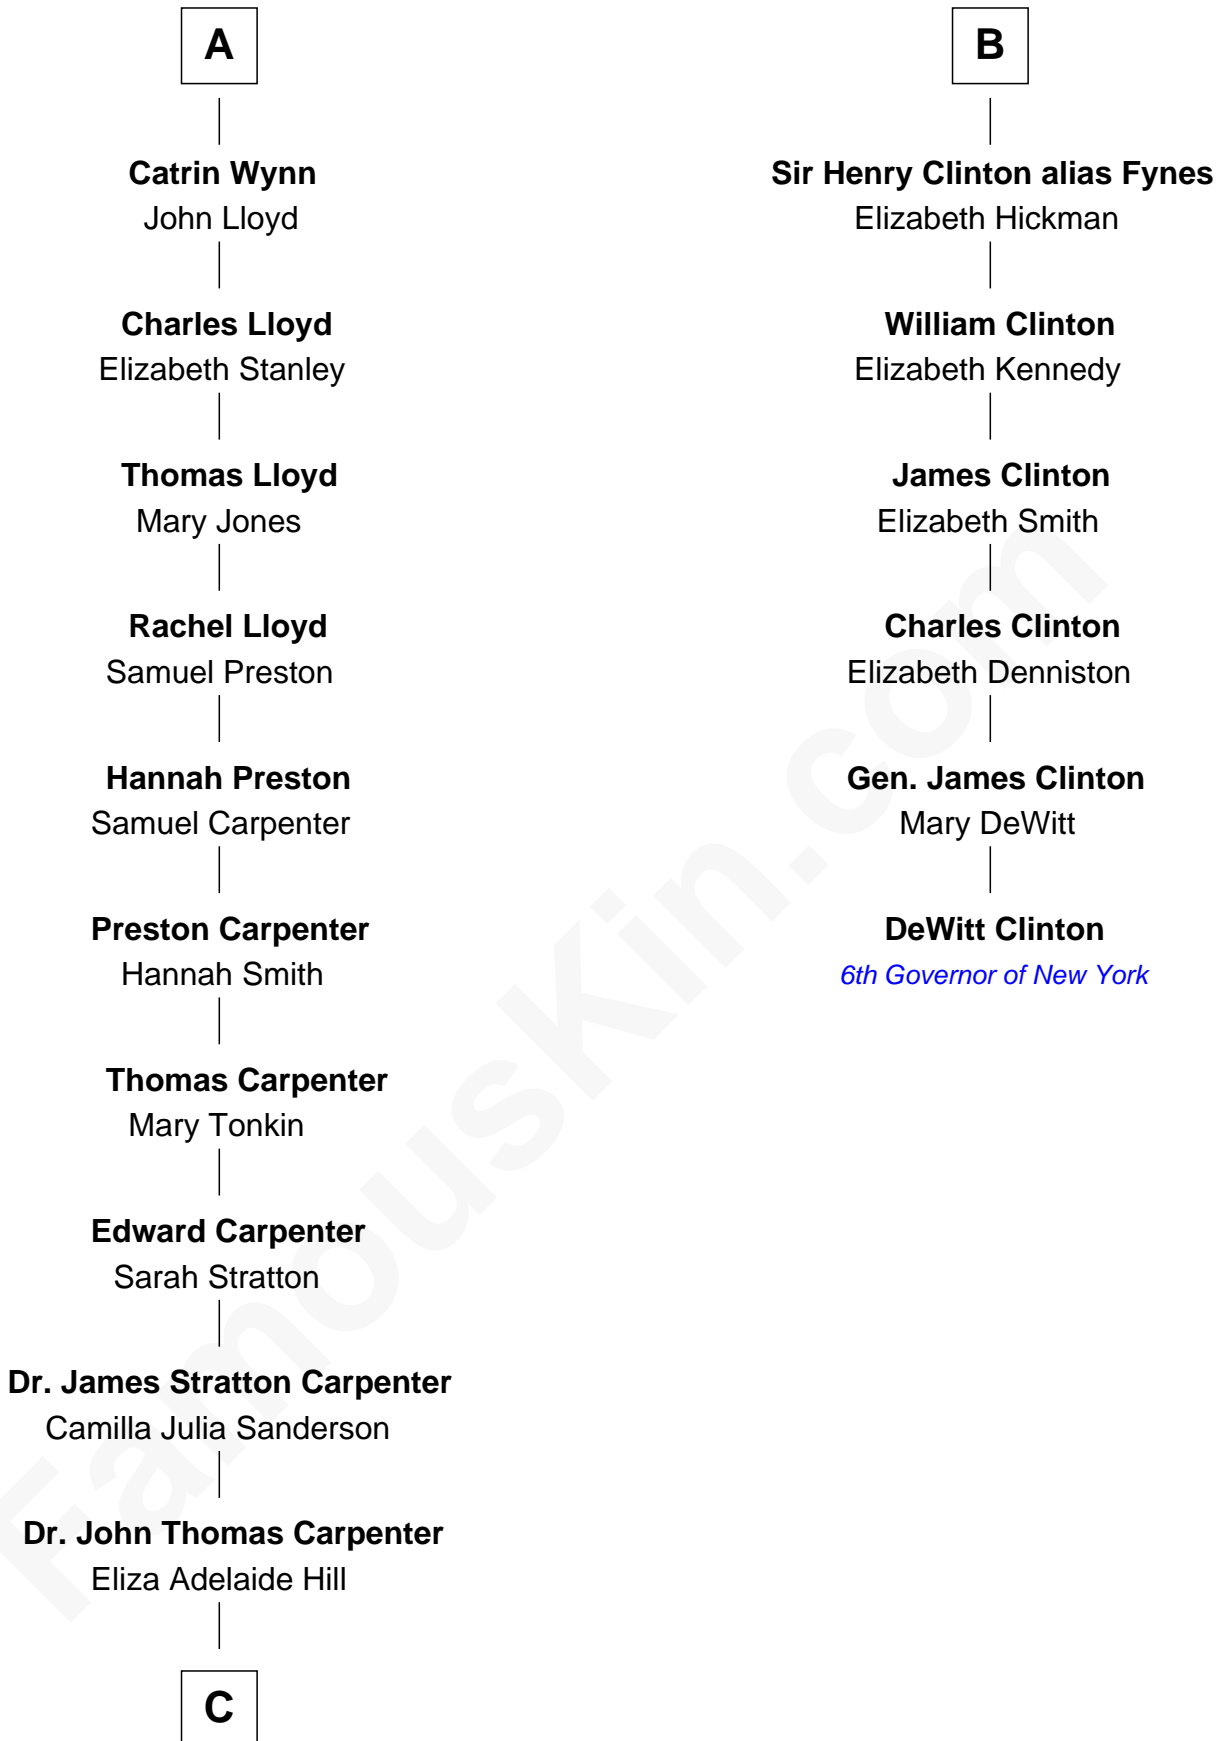

FamousKin.com
Relationship Chart of
Mary Chapin Carpenter
Singer and Songwriter

12th cousin 8 times removed of

DeWitt Clinton
6th Governor of New York

C

—
Dr. James Stratton Carpenter

Lillian Louise Chapin