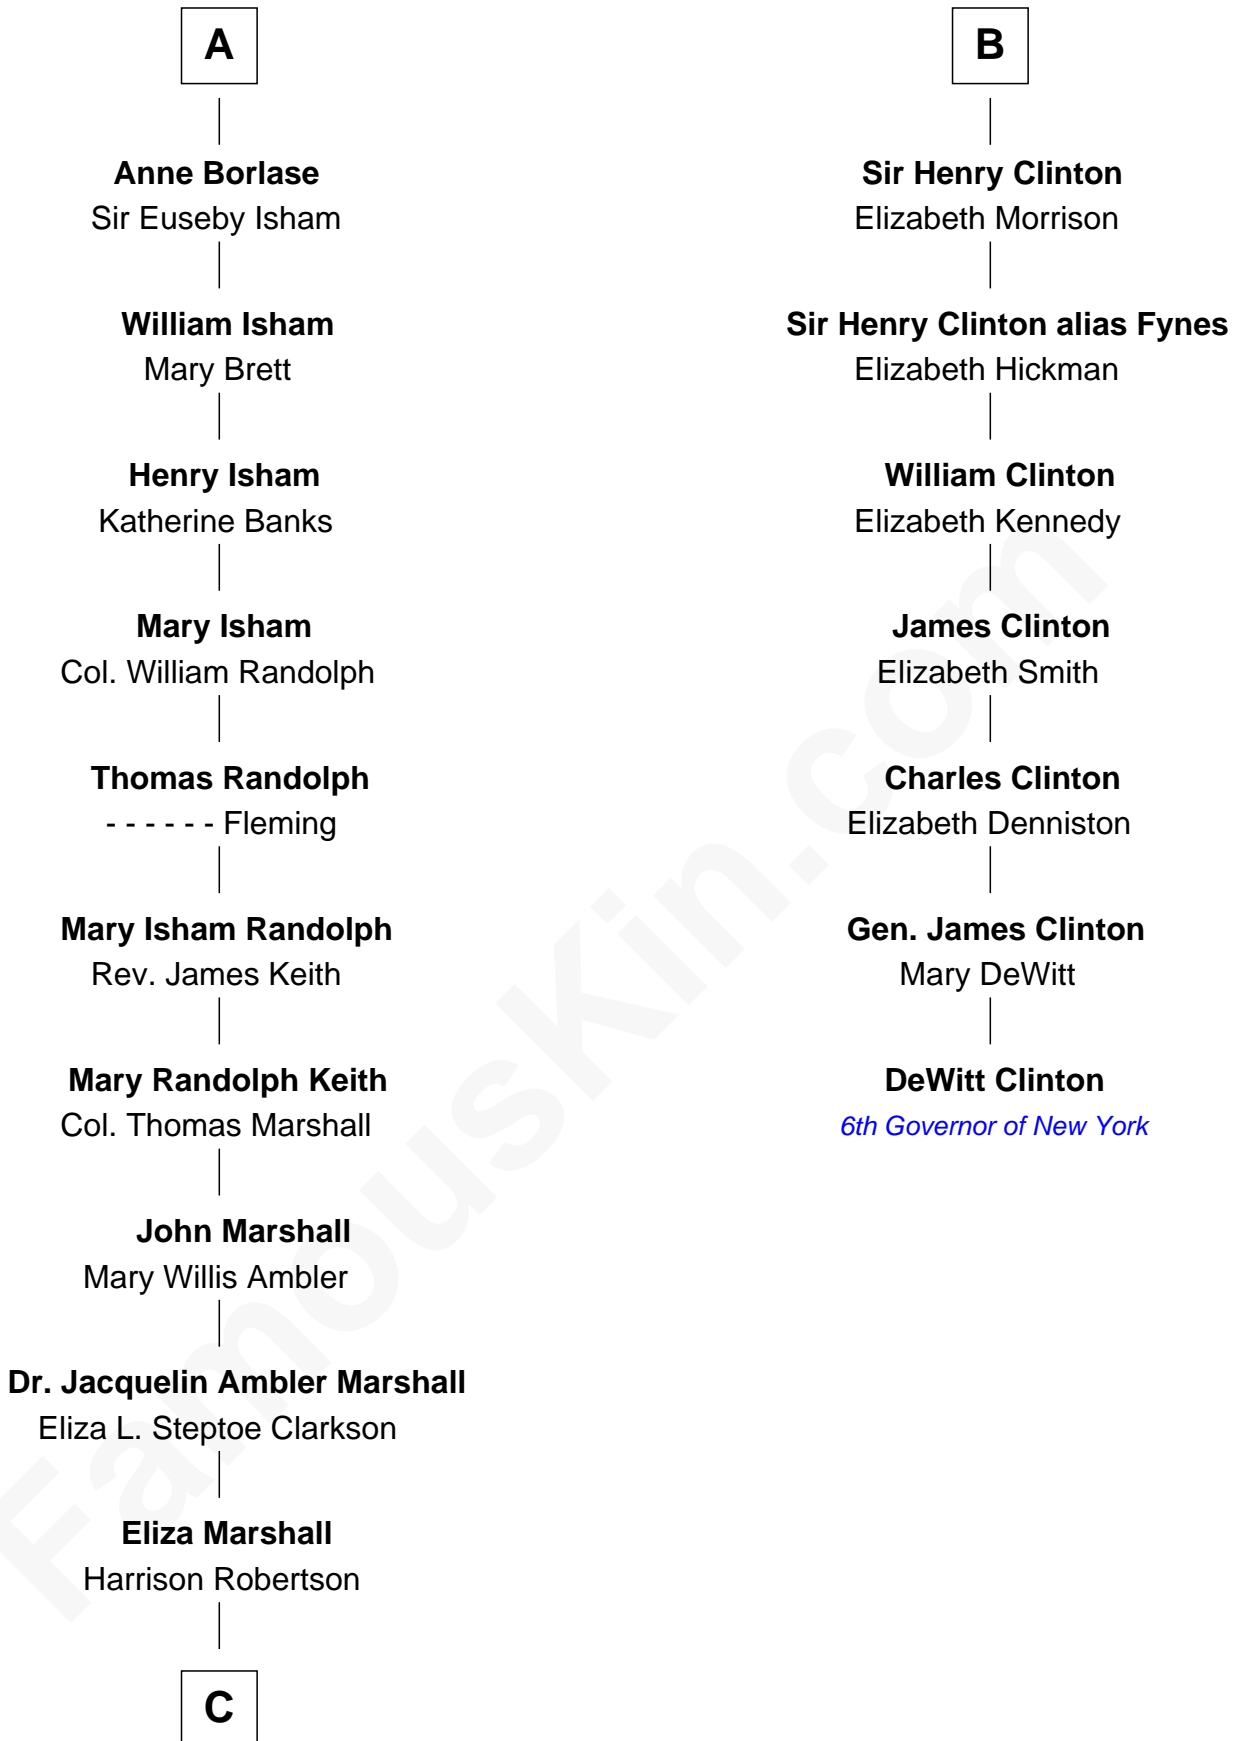

FamousKin.com
Relationship Chart of
Mary Chapin Carpenter
Singer and Songwriter

13th cousin 7 times removed of

DeWitt Clinton
6th Governor of New York

C

—
Harrison Robertson

Mary L. Vawter

—
Harrison Marshall Robertson

Mary MacKenzie

—
Mary Bowie Robertson

Chapin Carpenter

—
Mary Chapin Carpenter

Singer and Songwriter

FamousKin.com