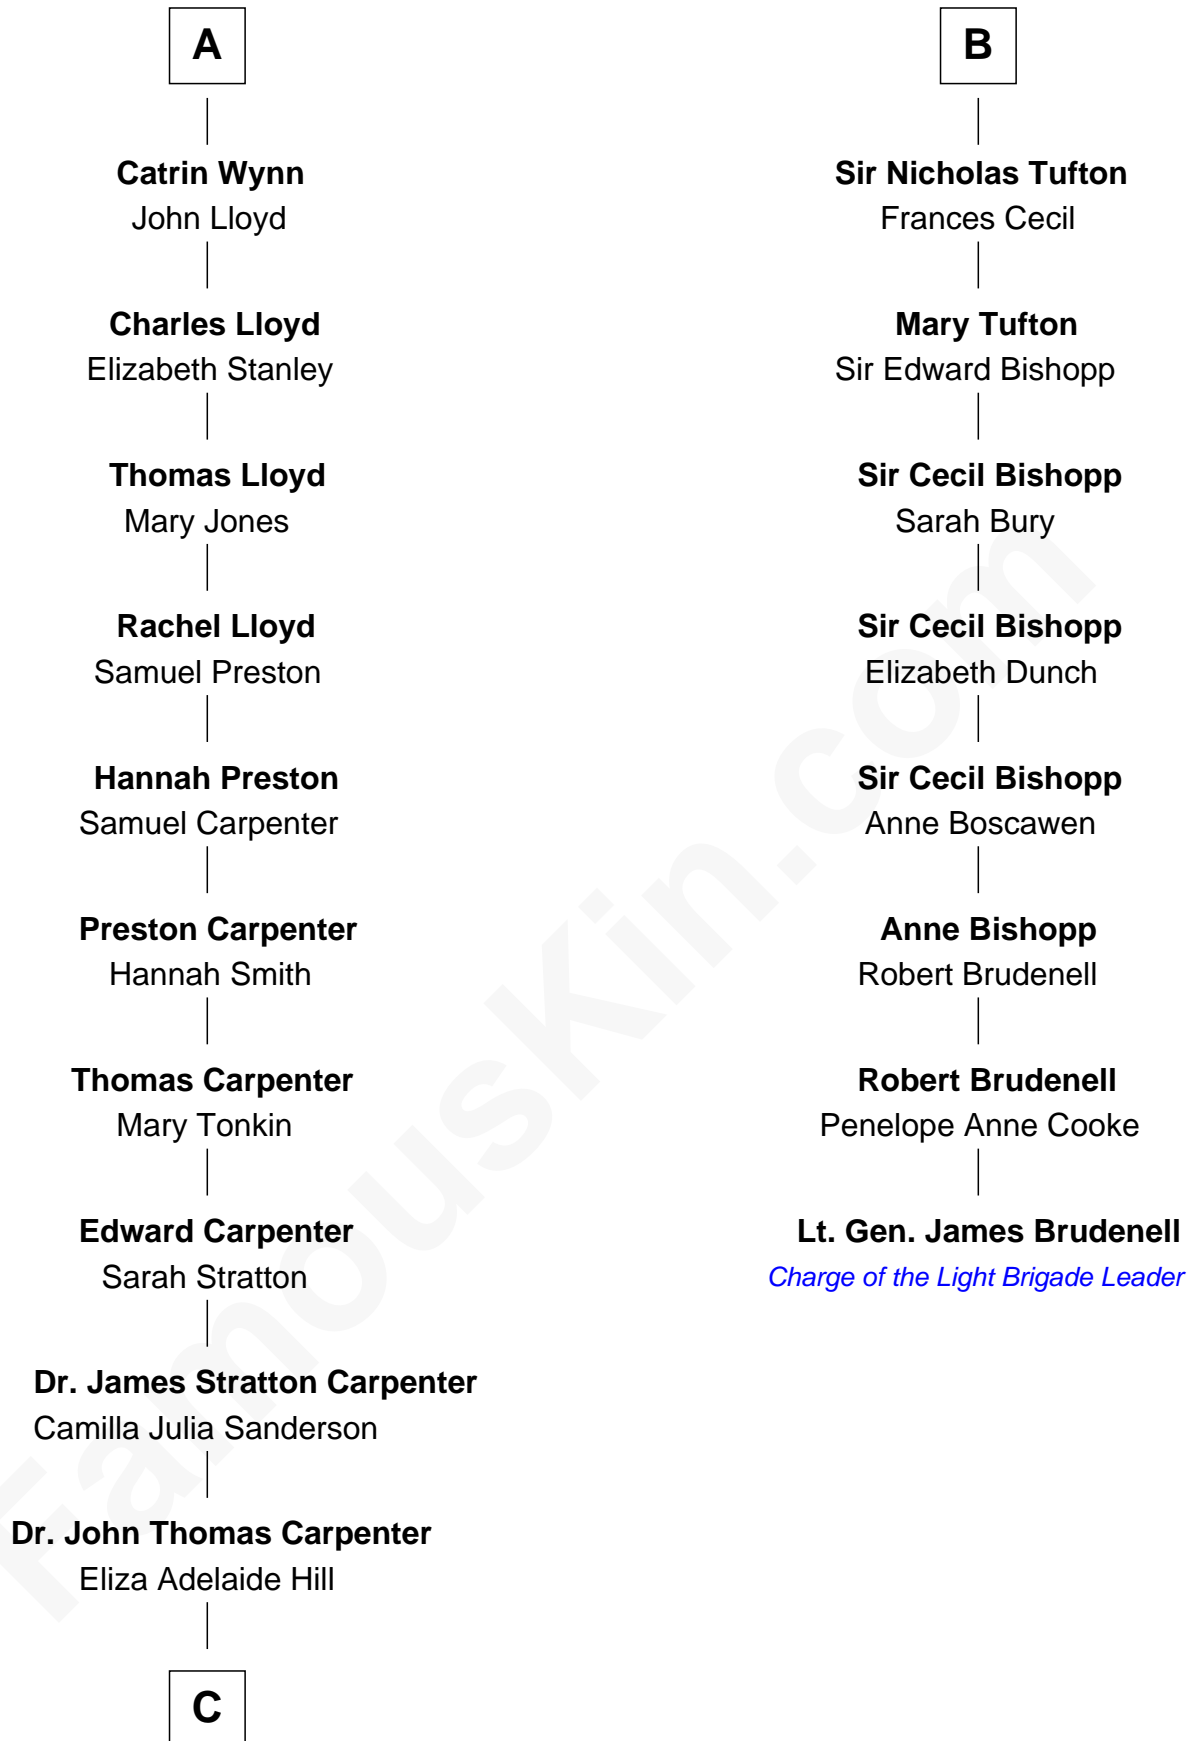

FamousKin.com
Relationship Chart of
Mary Chapin Carpenter
Singer and Songwriter

14th cousin 6 times removed of

Lt. Gen. James Brudenell
Leader of the "Charge of the Light Brigade"

C

—
Dr. James Stratton Carpenter