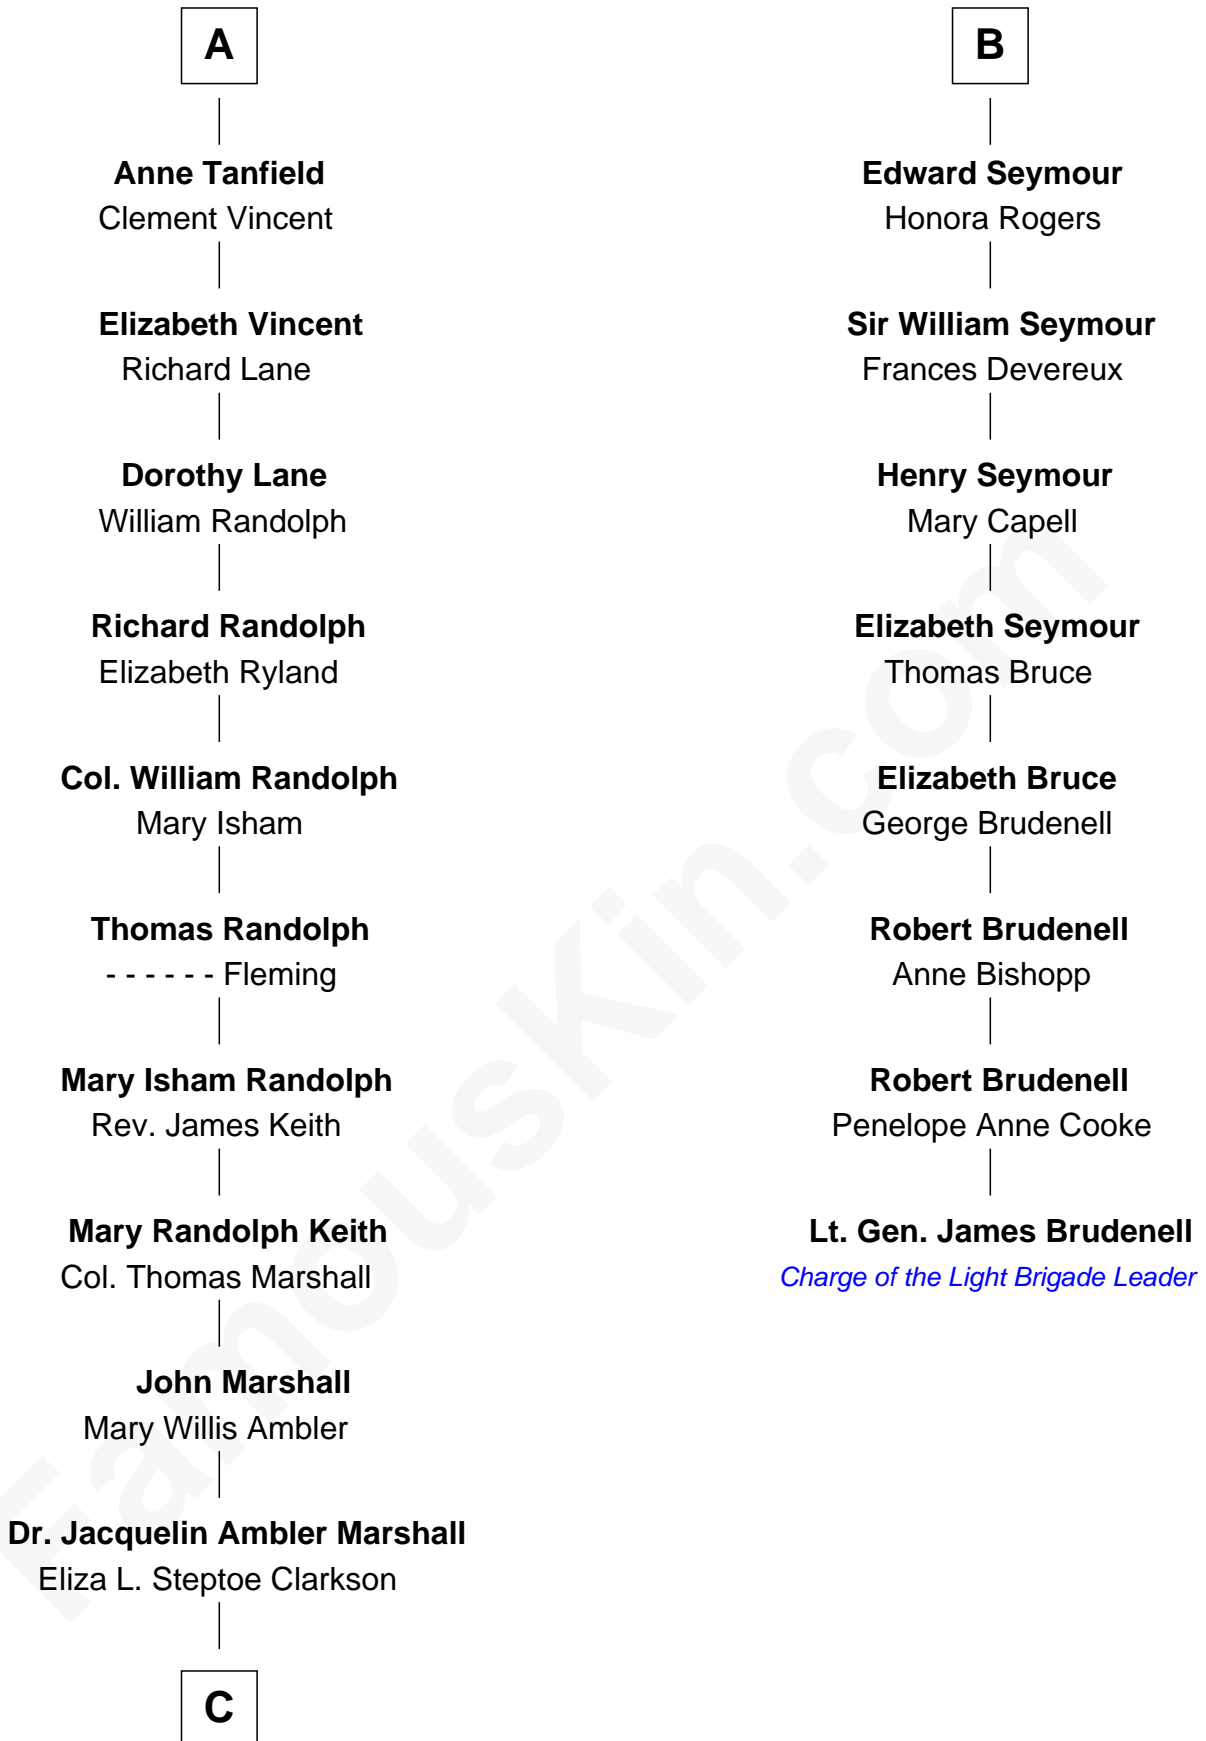

**FamousKin.com**  
**Relationship Chart of**  
**Mary Chapin Carpenter**  
*Singer and Songwriter*

14th cousin 7 times removed of

**Lt. Gen. James Brudenell**  
*Leader of the "Charge of the Light Brigade"*

**C**

**Eliza Marshall**  
Harrison Robertson

**Harrison Robertson**  
Mary L. Vawter

**Harrison Marshall Robertson**  
Mary MacKenzie

**Mary Bowie Robertson**  
Chapin Carpenter

**Mary Chapin Carpenter**  
*Singer and Songwriter*