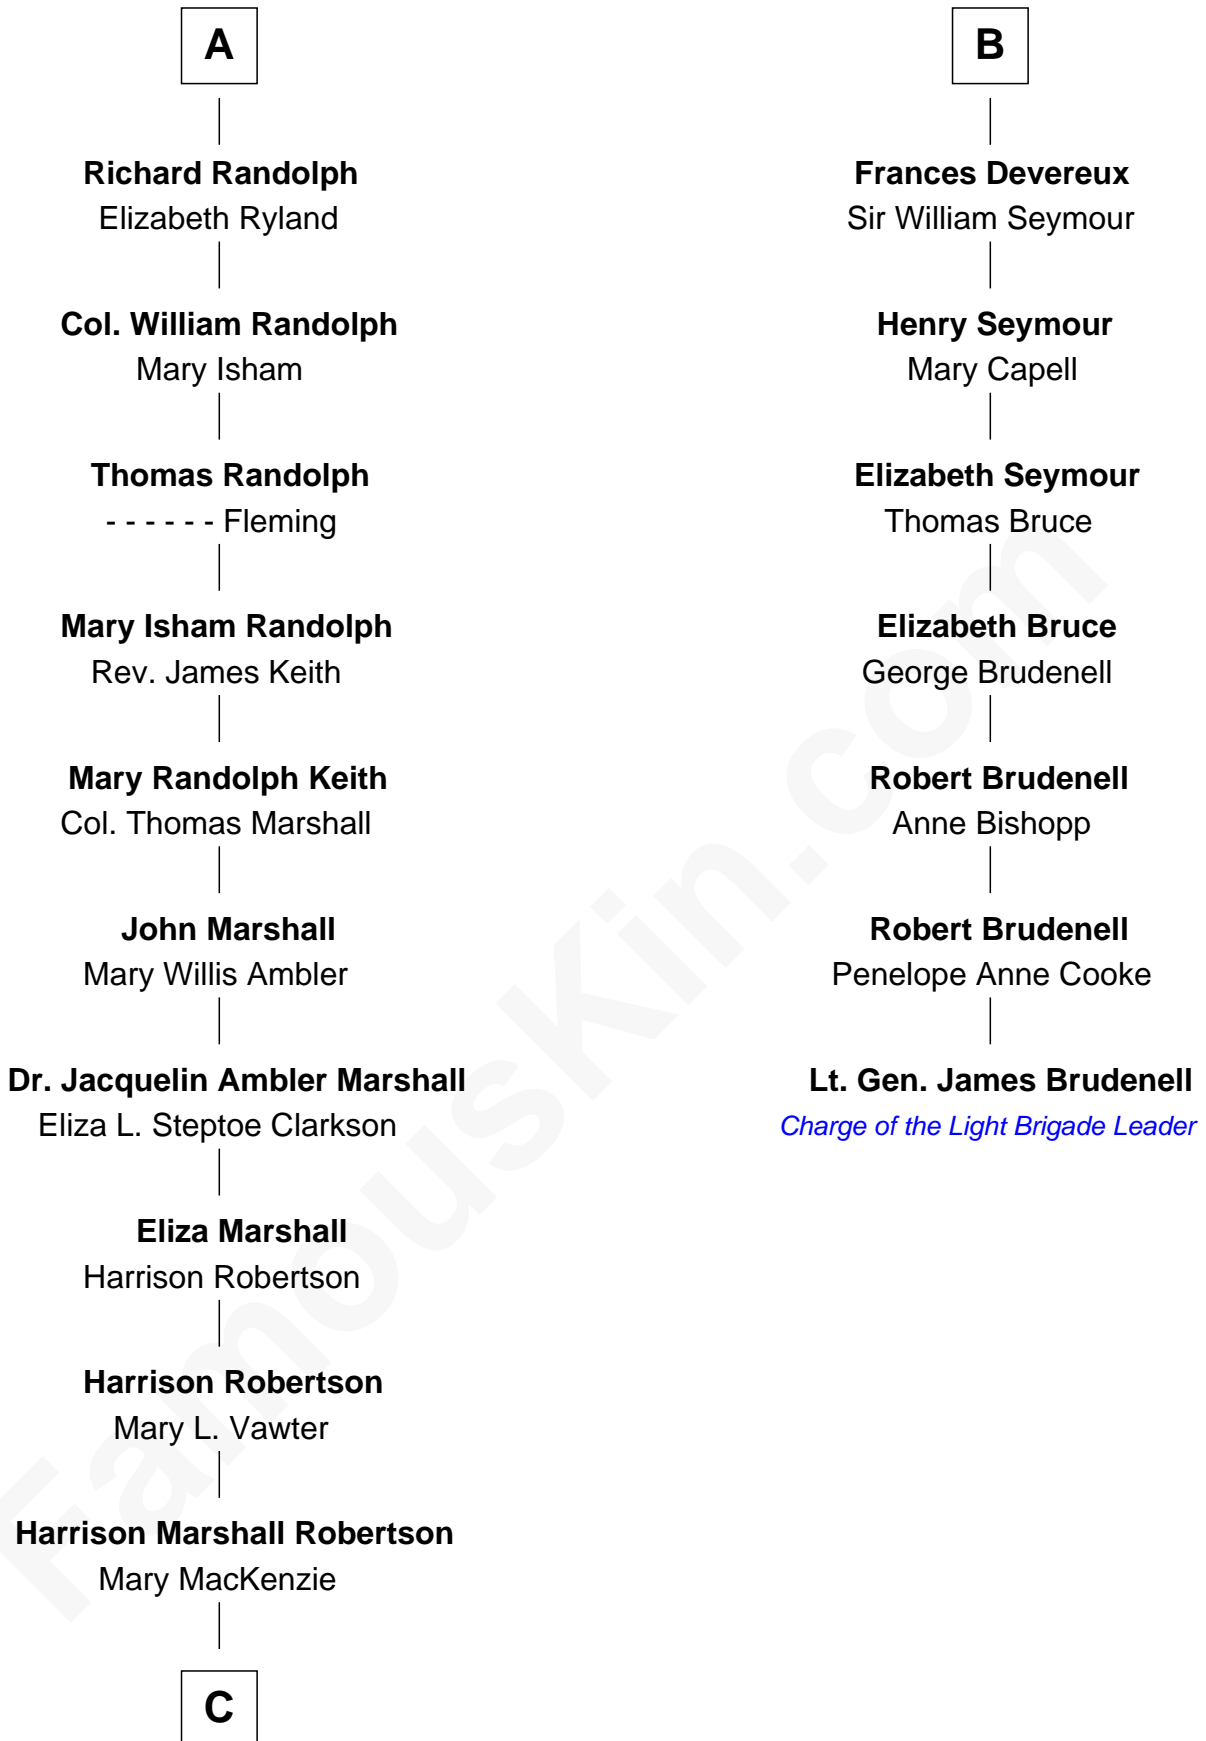

FamousKin.com
Relationship Chart of
Mary Chapin Carpenter
Singer and Songwriter

13th cousin 5 times removed of

Lt. Gen. James Brudenell
Leader of the "Charge of the Light Brigade"

C

—
Mary Bowie Robertson

Chapin Carpenter

—
Mary Chapin Carpenter

Singer and Songwriter

FamousKin.com