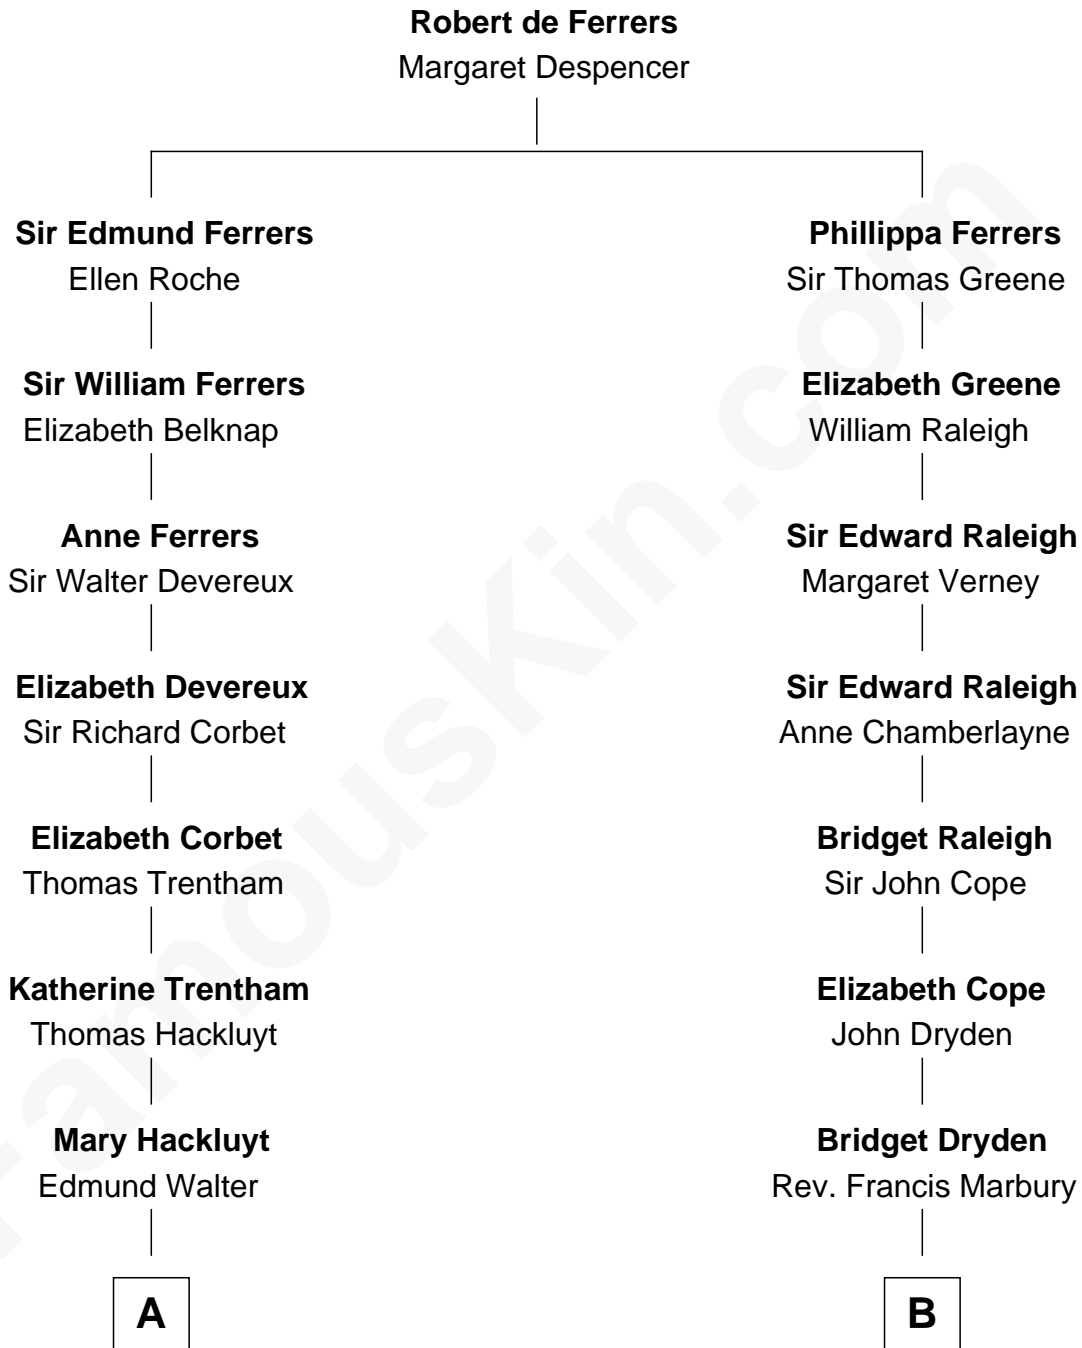

FamousKin.com
Relationship Chart of
Mary Chapin Carpenter
Singer and Songwriter

18th cousin 2 times removed of
Erskine Childers
4th President of Ireland

FamousKin.com