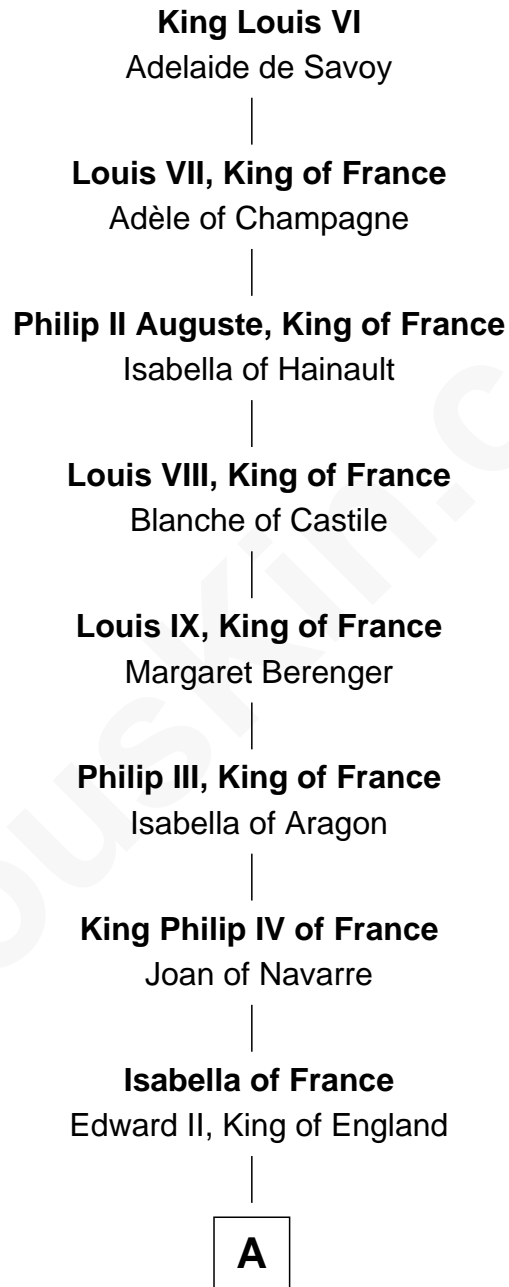

FamousKin.com Relationship Chart of

Mary Chapin Carpenter

Singer and Songwriter

27th Great-granddaughter of

King Louis VI

King of France

A

Edward III, King of England