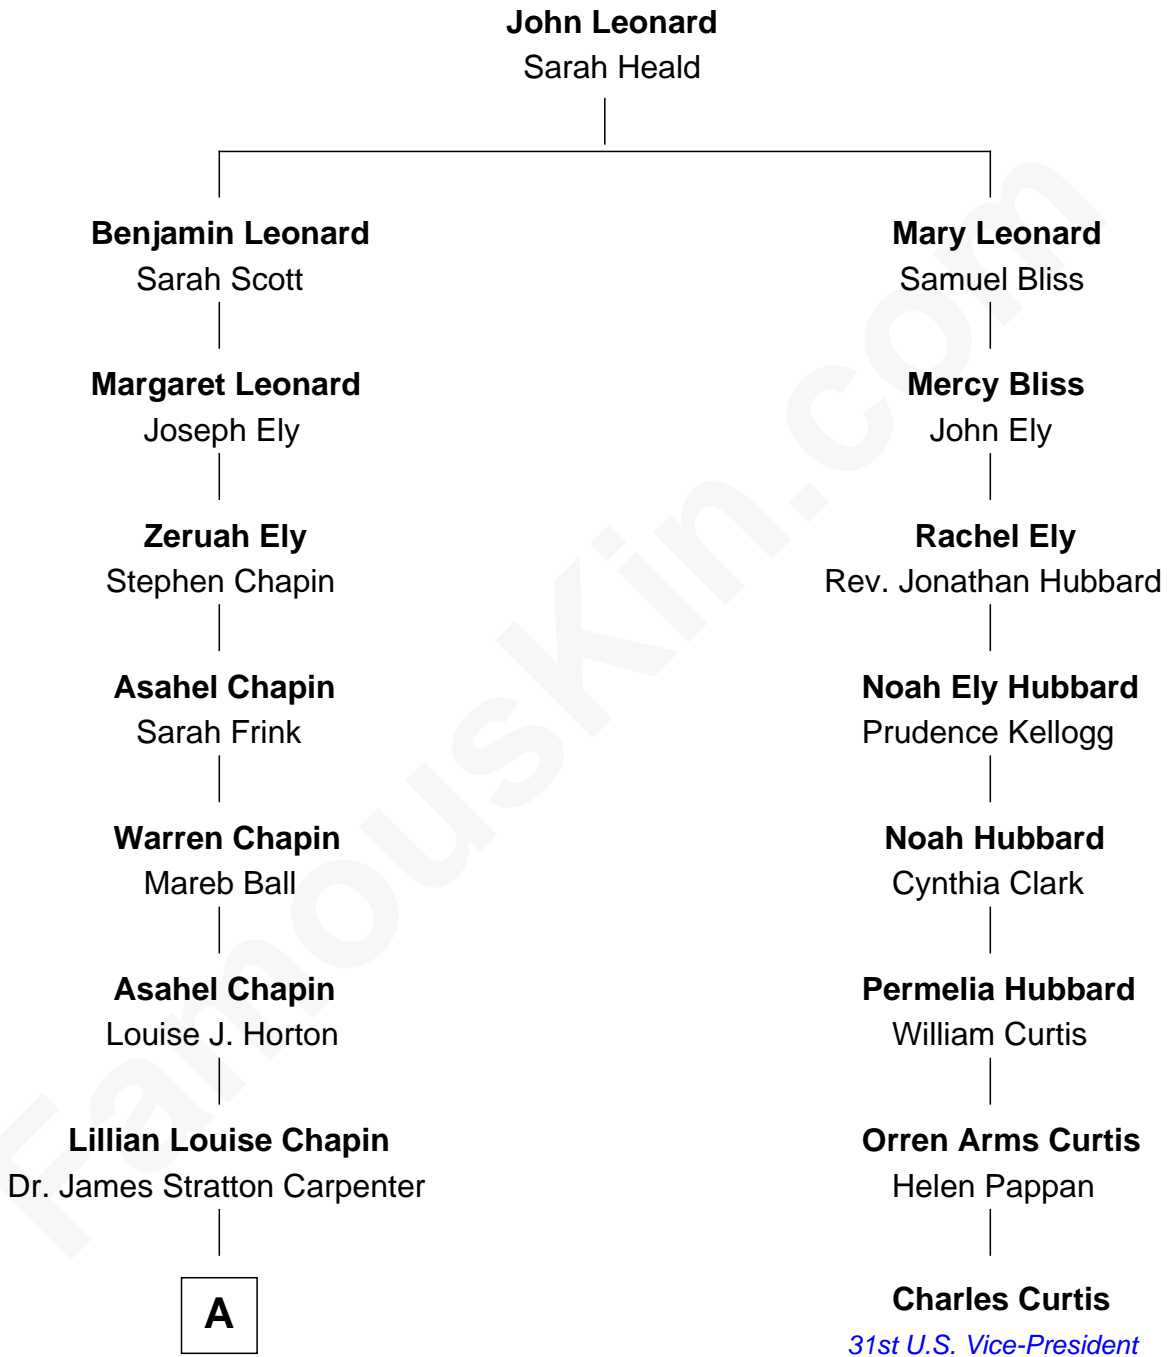

FamousKin.com
Relationship Chart of
Mary Chapin Carpenter
Singer and Songwriter

7th cousin 2 times removed of

Charles Curtis
31st U.S. Vice-President

A

—
Chapin Carpenter

Ruth Smythe

—
Chapin Carpenter

Mary Bowie Robertson

—
Mary Chapin Carpenter

Singer and Songwriter

FamousKin.com