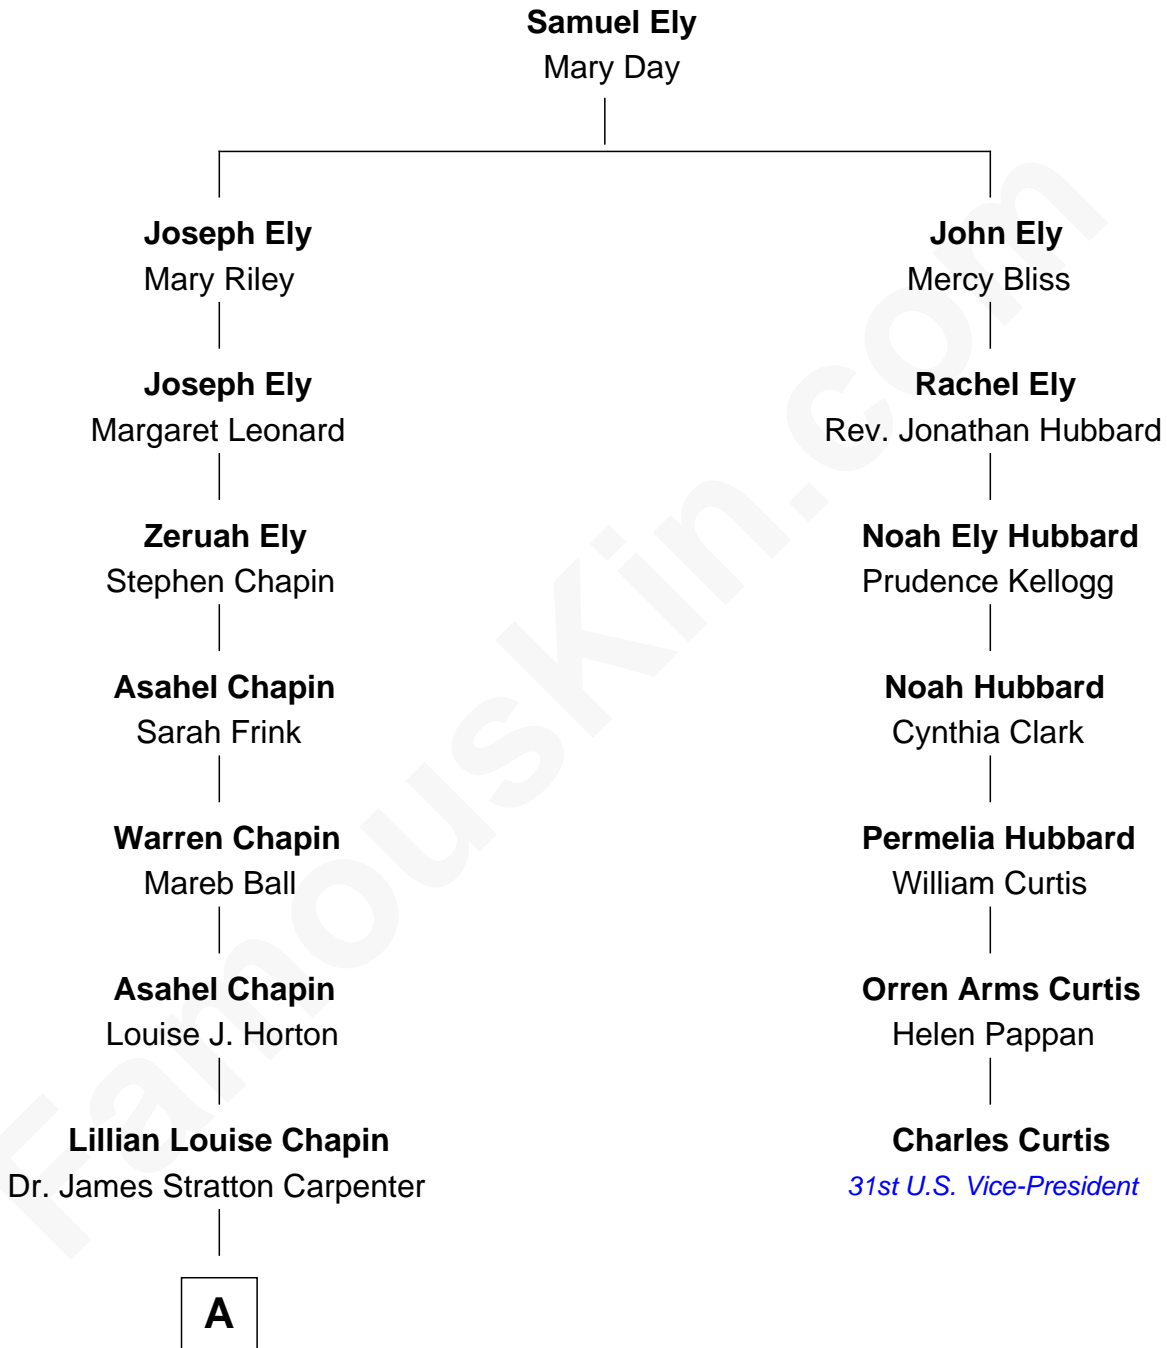

**FamousKin.com**  
**Relationship Chart of**  
**Mary Chapin Carpenter**  
*Singer and Songwriter*

6th cousin 3 times removed of

**Charles Curtis**  
*31st U.S. Vice-President*

**A**

—  
**Chapin Carpenter**

Ruth Smythe

—  
**Chapin Carpenter**

Mary Bowie Robertson

—  
**Mary Chapin Carpenter**

*Singer and Songwriter*

FamousKin.com