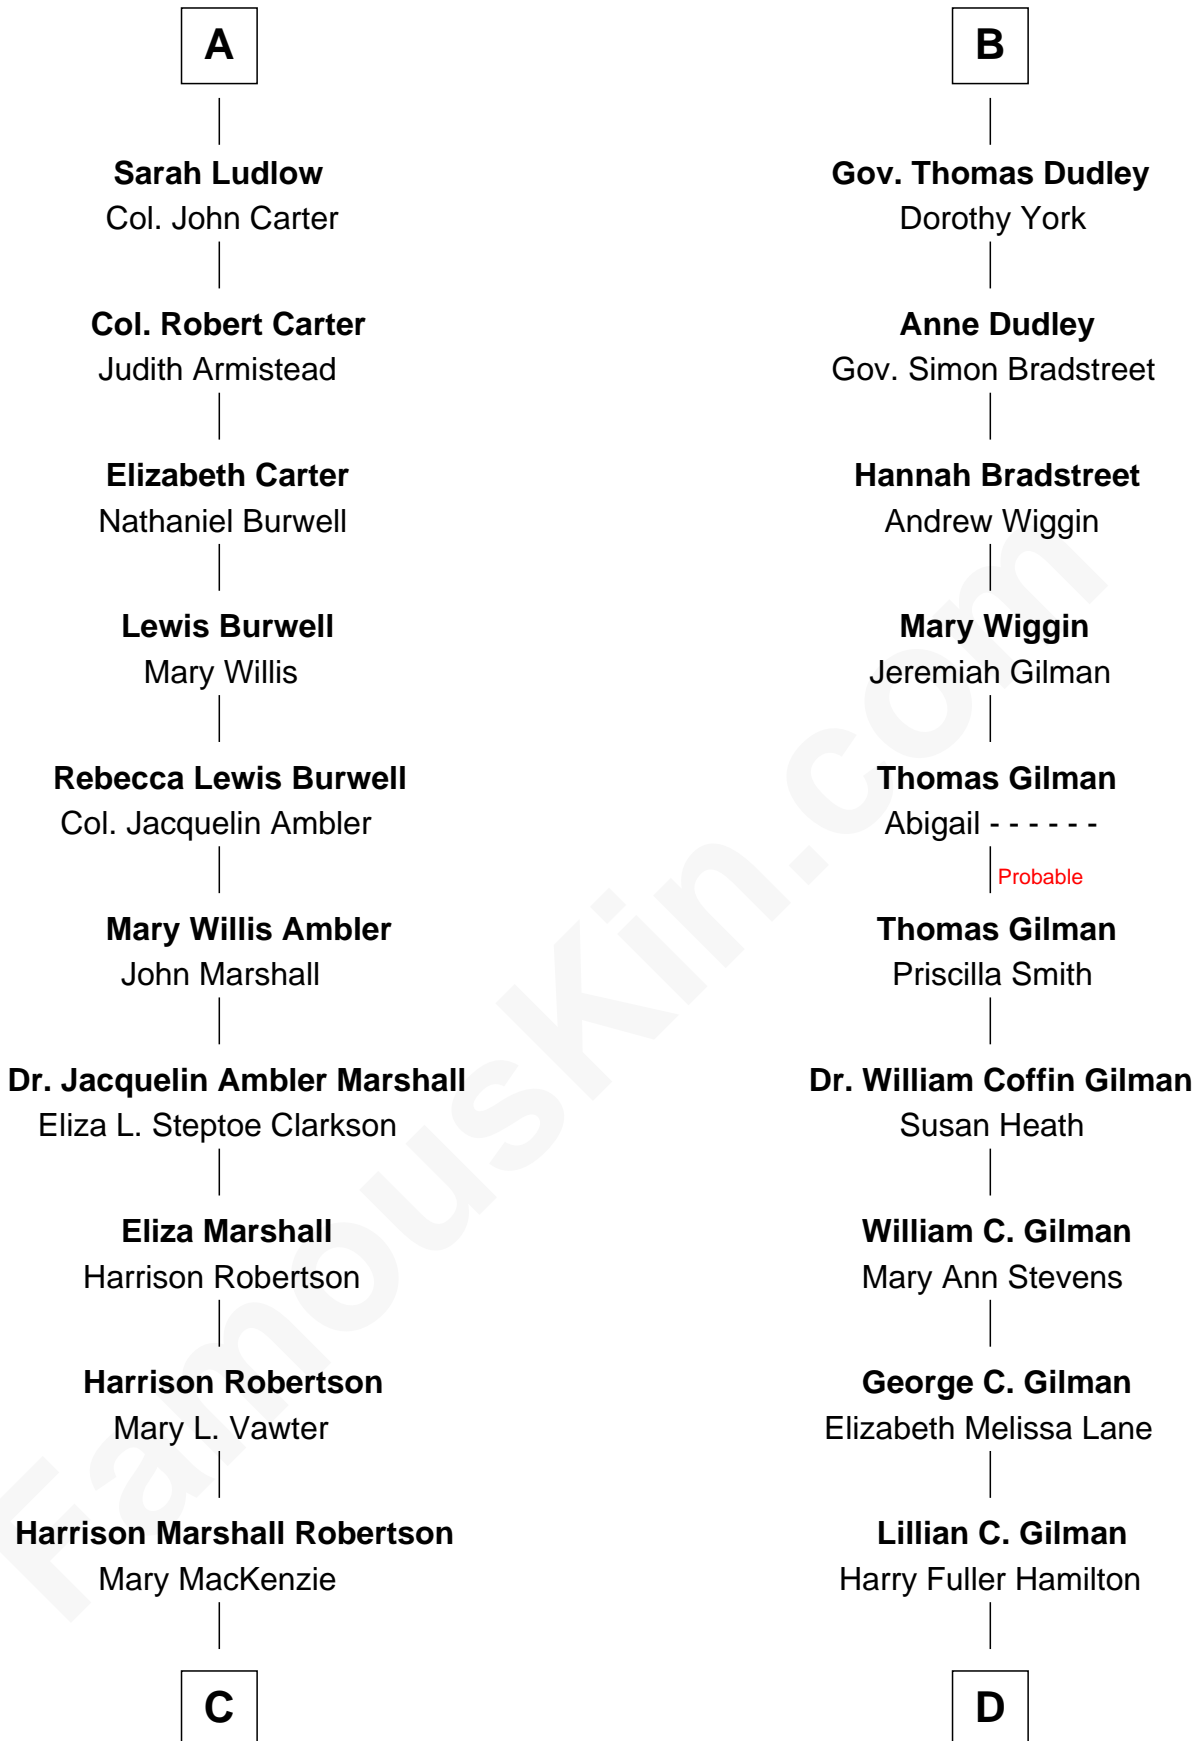

# FamousKin.com Relationship Chart of

**Mary Chapin Carpenter**

*Singer and Songwriter*

18th cousin of

**George Hamilton**

*TV and Movie Actor*

**Sir Walter Blount**

Sancha de Ayala

**C**

**Mary Bowie Robertson**  
Chapin Carpenter

**Mary Chapin Carpenter**  
*Singer and Songwriter*

**D**

**George William Hamilton**  
Anne Lucille Stevens

**George Hamilton**  
*TV and Movie Actor*

FamousKin.com