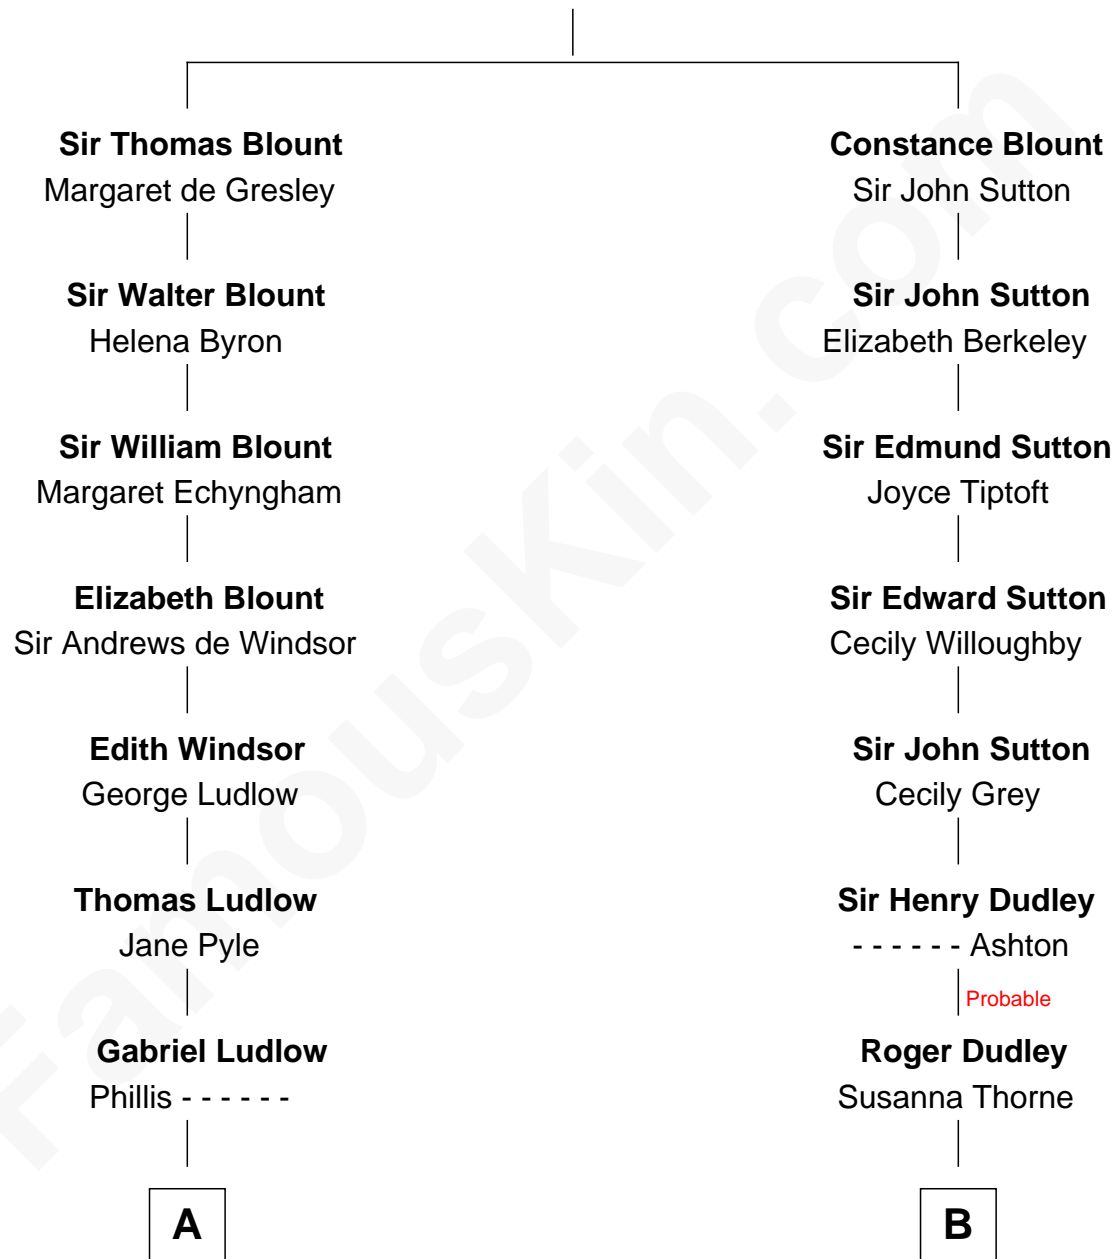

# FamousKin.com Relationship Chart of

**Mary Chapin Carpenter**

*Singer and Songwriter*

18th cousin of

**George Hamilton**

*TV and Movie Actor*

**Sir Walter Blount**

Sancha de Ayala

**C**

**Mary Bowie Robertson**  
Chapin Carpenter

**Mary Chapin Carpenter**  
*Singer and Songwriter*

**D**

**George William Hamilton**  
Anne Lucille Stevens

**George Hamilton**  
*TV and Movie Actor*

FamousKin.com