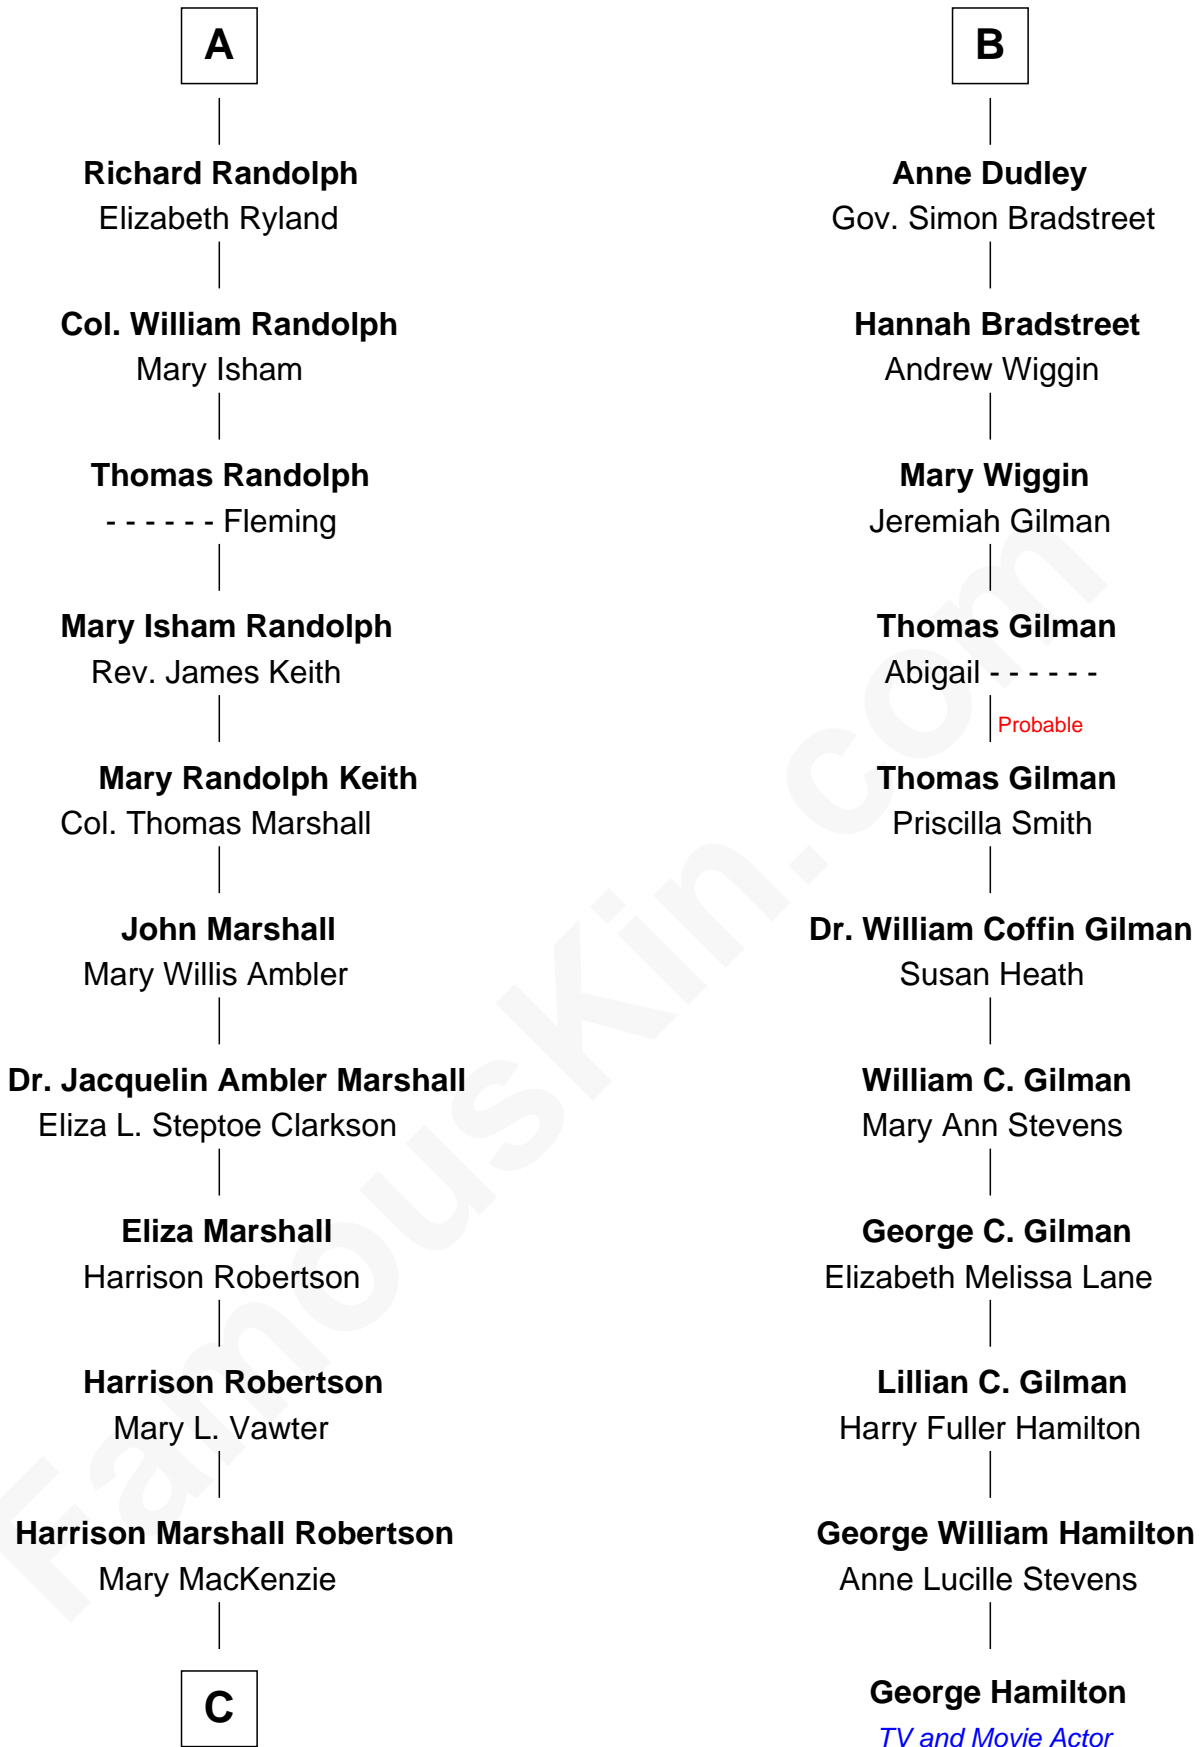

FamousKin.com
Relationship Chart of
Mary Chapin Carpenter
Singer and Songwriter

17th cousin 1 time removed of
George Hamilton
TV and Movie Actor

C

—
Mary Bowie Robertson

Chapin Carpenter

—
Mary Chapin Carpenter

Singer and Songwriter

FamousKin.com