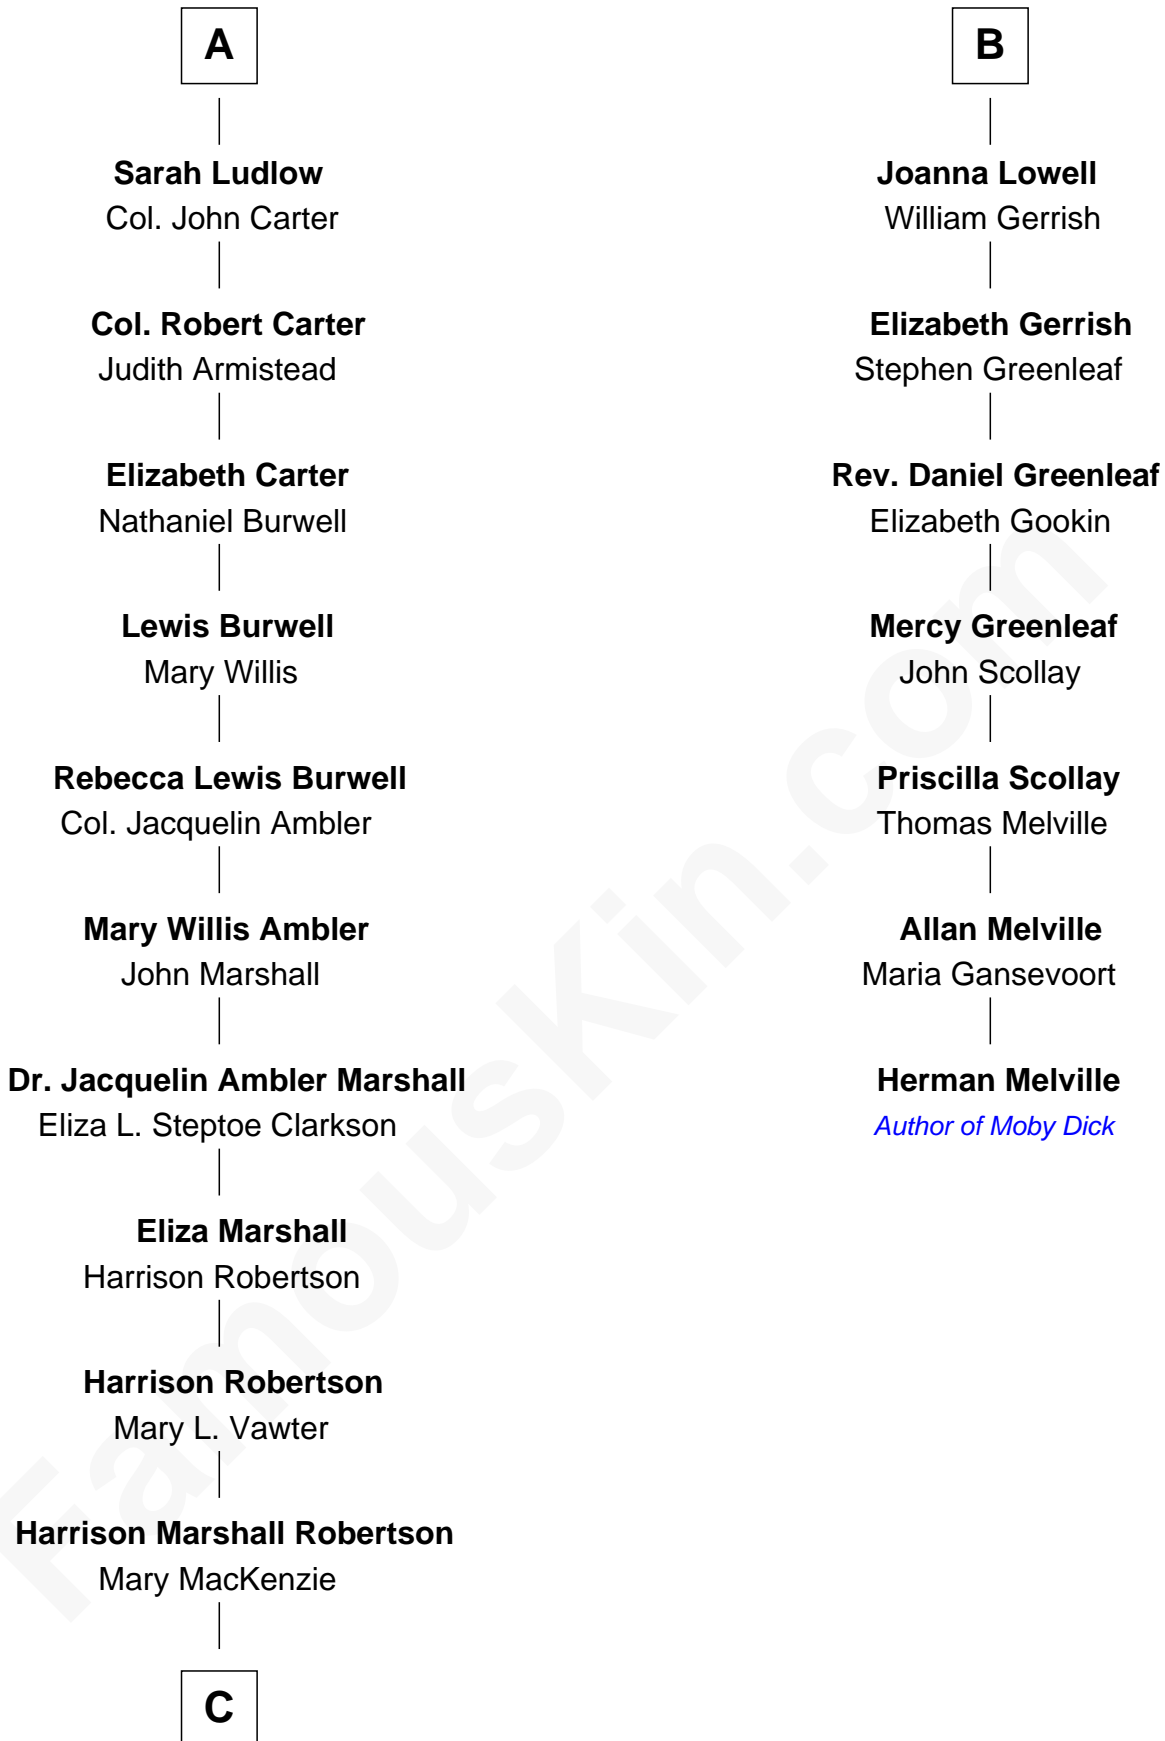

**FamousKin.com**  
**Relationship Chart of**  
**Mary Chapin Carpenter**  
*Singer and Songwriter*

13th cousin 5 times removed of

**Herman Melville**  
*Author of Moby Dick*

**Sir Hugh Luttrell**  
 Catherine de Beaumont

C

—  
**Mary Bowie Robertson**

Chapin Carpenter

—  
**Mary Chapin Carpenter**

*Singer and Songwriter*

FamousKin.com