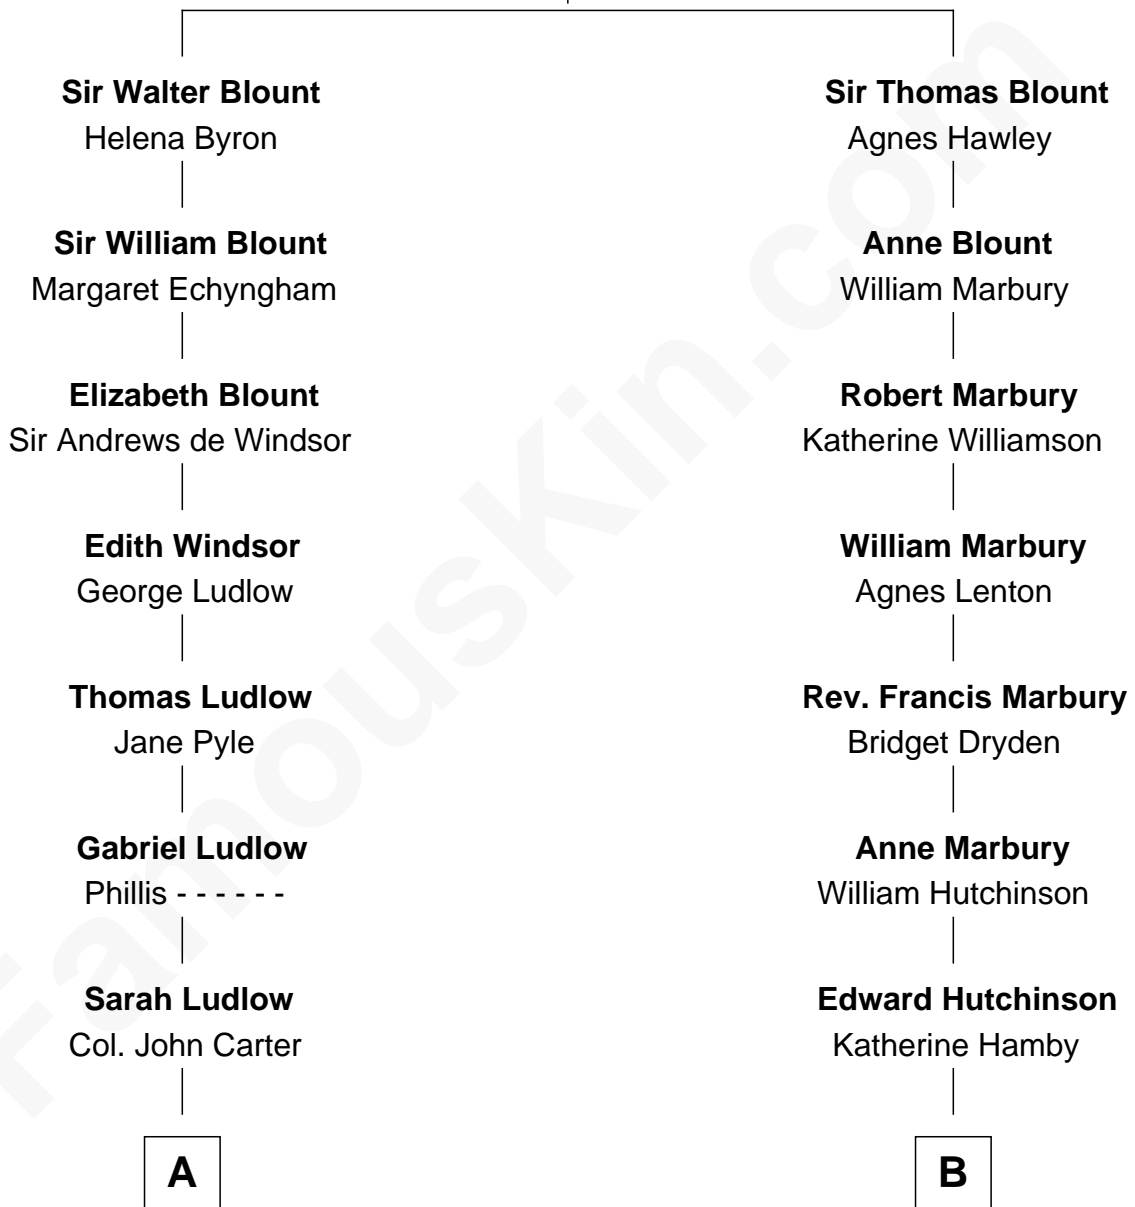

**FamousKin.com**  
**Relationship Chart of**  
**Mary Chapin Carpenter**  
*Singer and Songwriter*

17th cousin 1 time removed of

**Elisabeth Shue**  
*TV and Movie Actress*

**Sir Thomas Blount**  
 Margaret de Gresley

C

—  
**Anne Brewster Wells**

James William Shue

—  
**Elisabeth Shue**

*TV and Movie Actress*

FamousKin.com