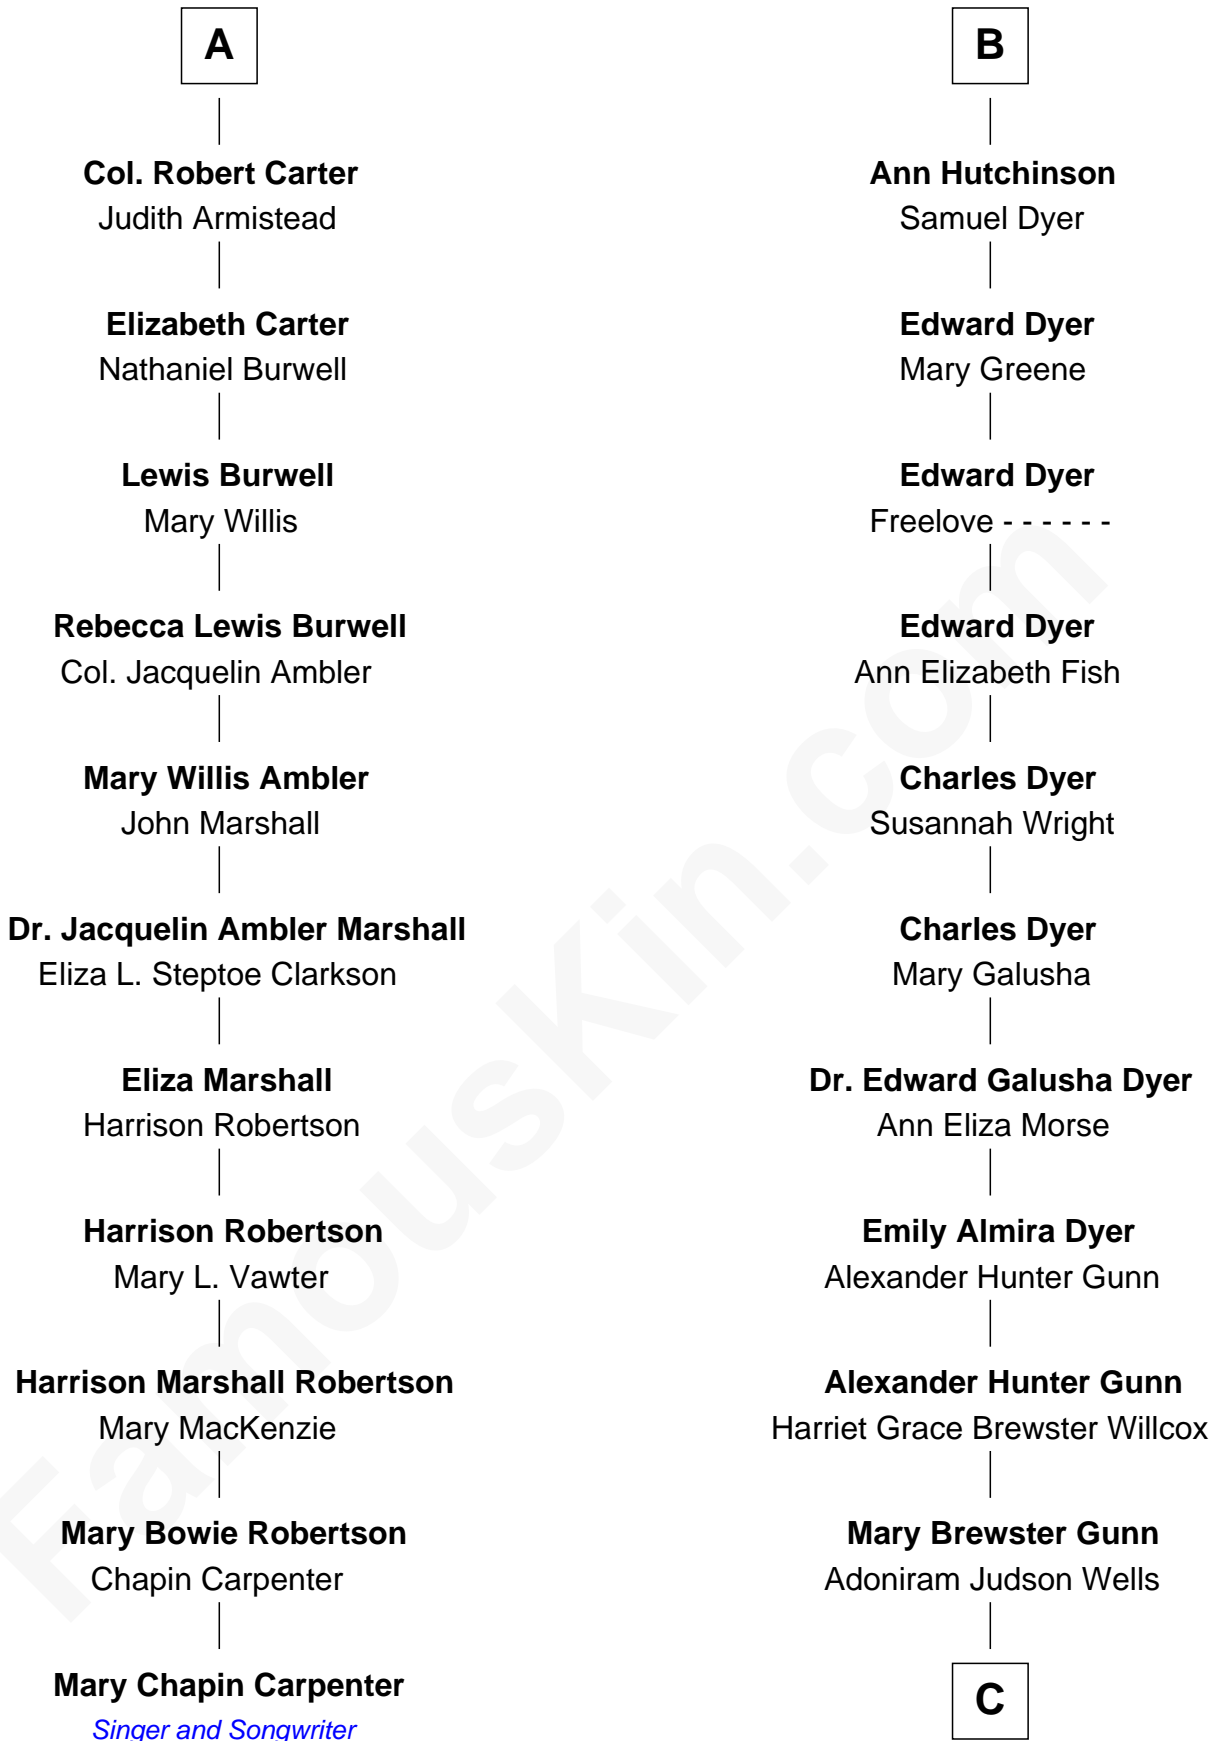

**FamousKin.com**  
**Relationship Chart of**  
**Mary Chapin Carpenter**  
*Singer and Songwriter*

17th cousin 1 time removed of

**Elisabeth Shue**  
*TV and Movie Actress*

**Sir Thomas Blount**  
 Margaret de Gresley

C

—  
**Anne Brewster Wells**

James William Shue

—  
**Elisabeth Shue**

*TV and Movie Actress*

FamousKin.com