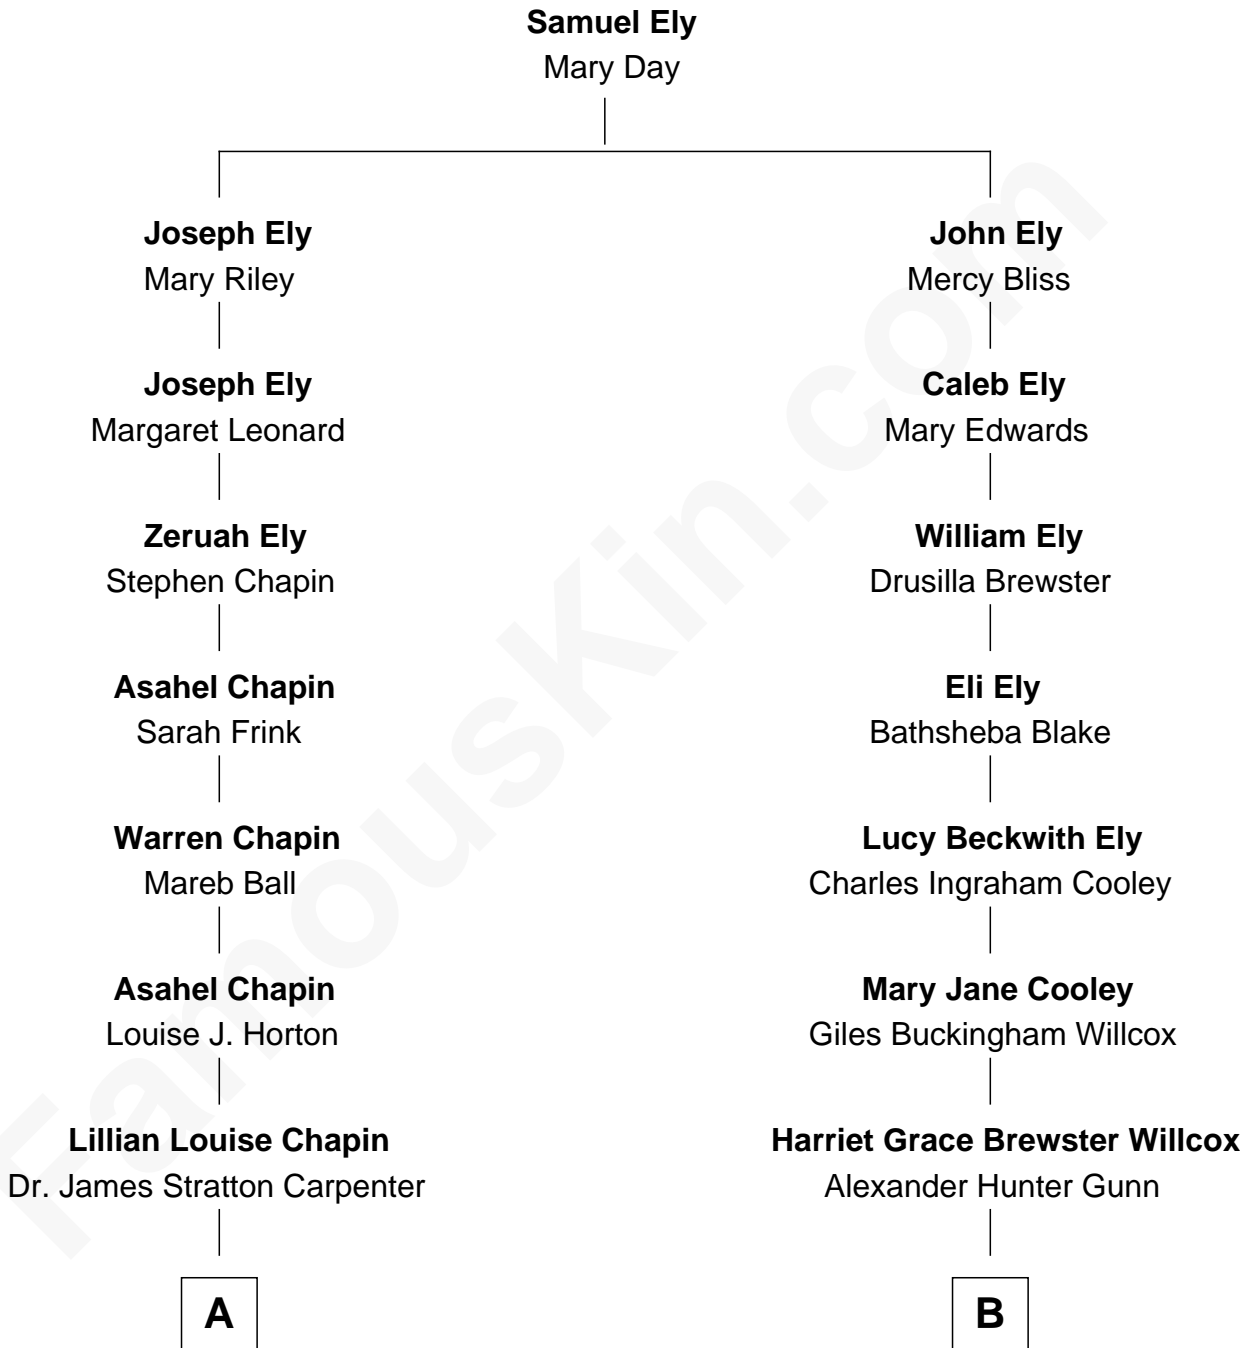

FamousKin.com Relationship Chart of

Mary Chapin Carpenter

Singer and Songwriter

9th cousin of

Elisabeth Shue

TV and Movie Actress

A

Chapin Carpenter

Ruth Smythe

Chapin Carpenter

Mary Bowie Robertson

Mary Chapin Carpenter

Singer and Songwriter

B

Mary Brewster Gunn

Adoniram Judson Wells

Anne Brewster Wells

James William Shue

Elisabeth Shue

TV and Movie Actress