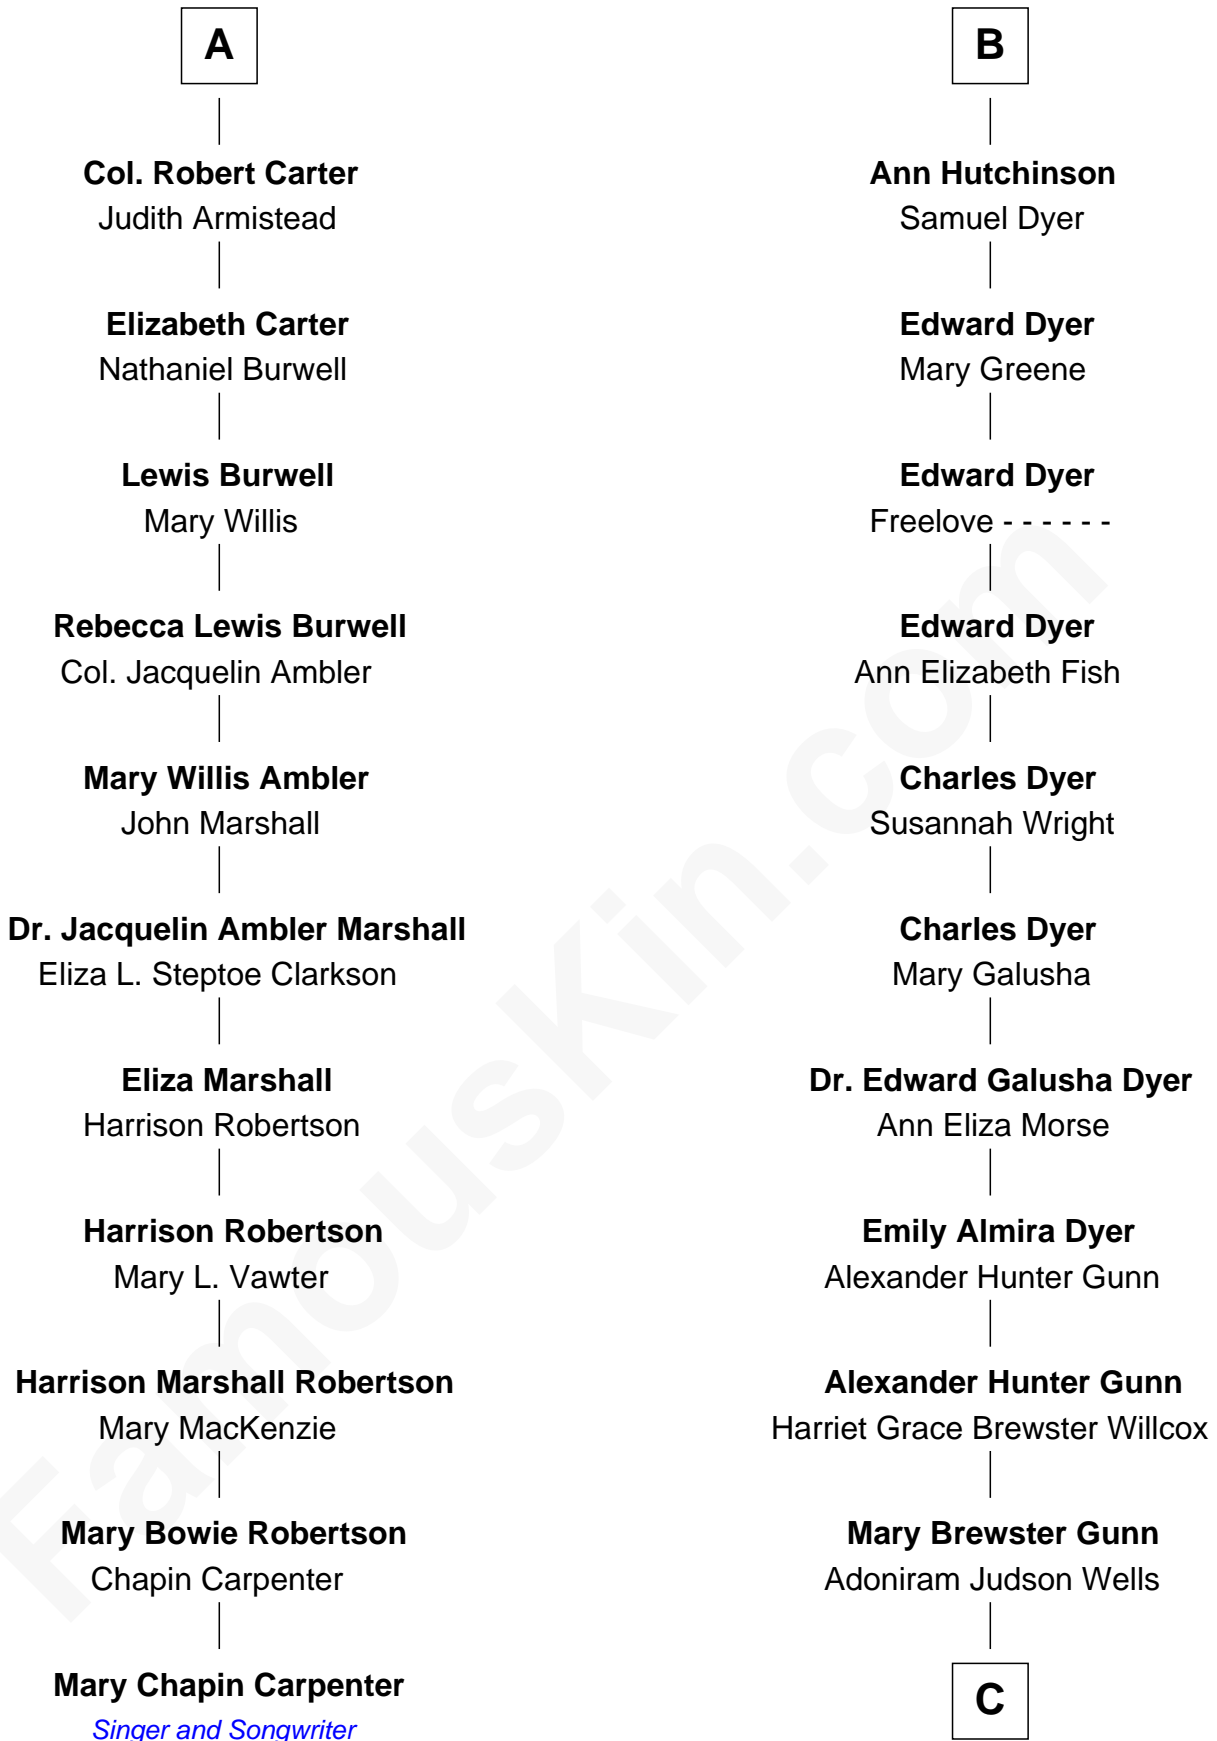

**FamousKin.com**  
**Relationship Chart of**  
**Mary Chapin Carpenter**  
*Singer and Songwriter*

17th cousin 1 time removed of

**Andrew Shue**  
*TV Actor*

**Sir Thomas Blount**  
 Margaret de Gresley

C

—  
**Anne Brewster Wells**

James William Shue

—  
**Andrew Shue**

*TV Actor*

FamousKin.com