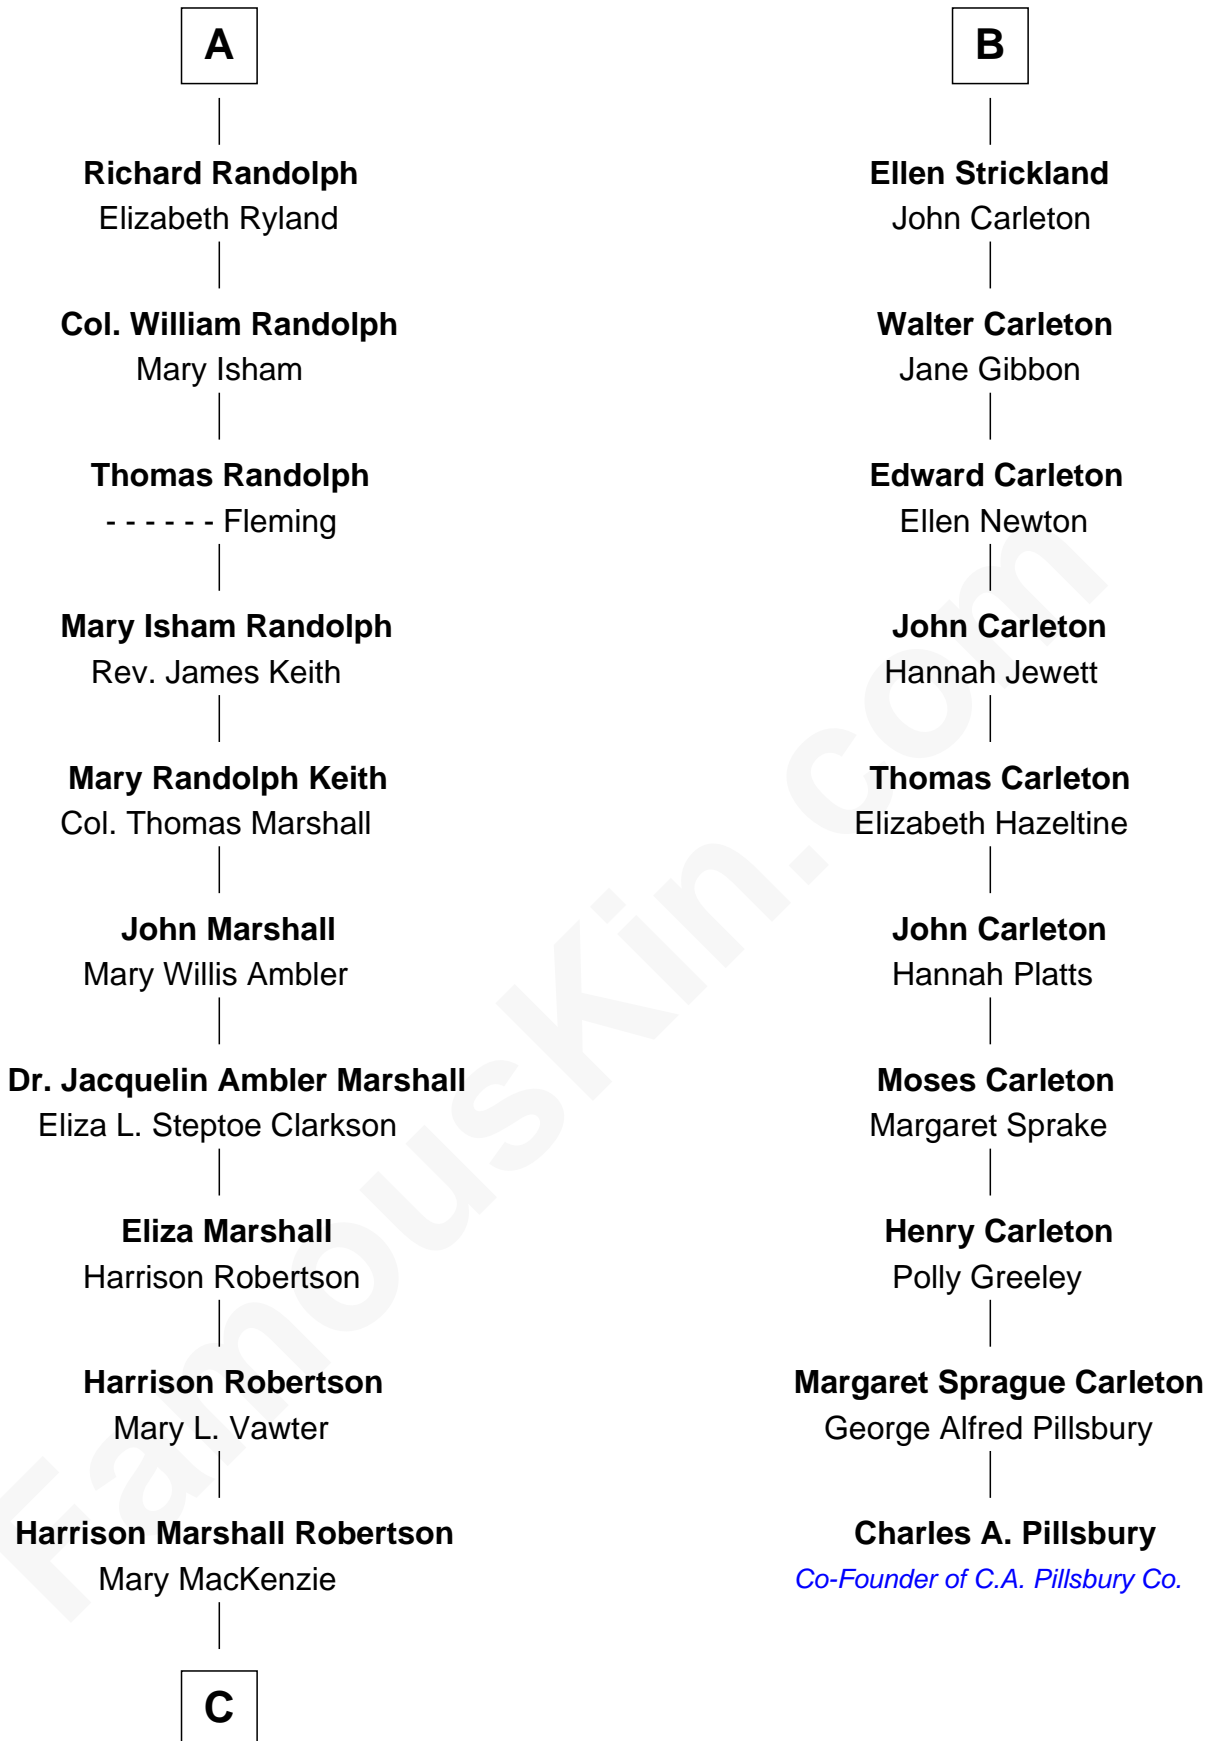

FamousKin.com
Relationship Chart of
Mary Chapin Carpenter
Singer and Songwriter

16th cousin 2 times removed of

Charles A. Pillsbury
Co-Founder of C.A. Pillsbury Co.

C

—
Mary Bowie Robertson

Chapin Carpenter

—
Mary Chapin Carpenter

Singer and Songwriter

FamousKin.com