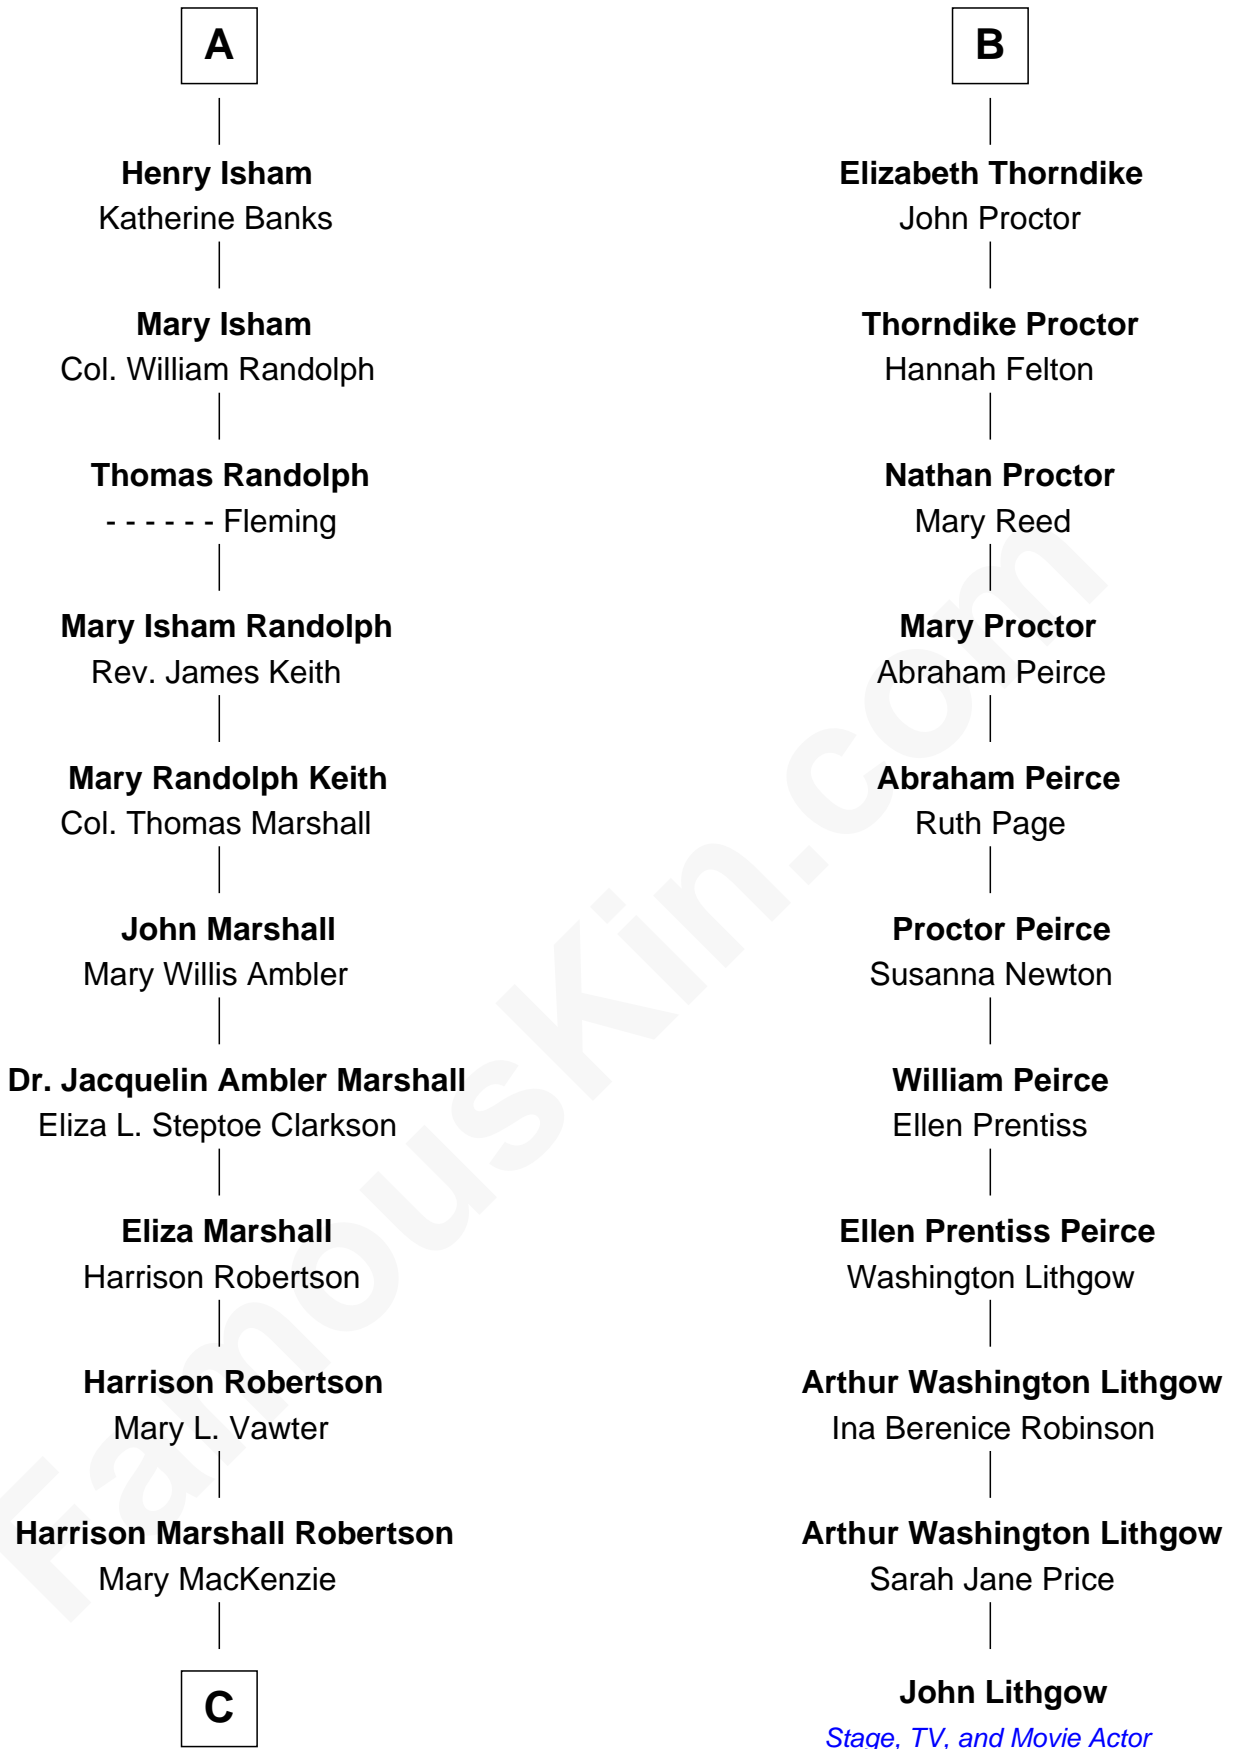

FamousKin.com
Relationship Chart of
Mary Chapin Carpenter
Singer and Songwriter

17th cousin 1 time removed of
John Lithgow
Stage, TV, and Movie Actor

C

Mary Bowie Robertson

Chapin Carpenter

Mary Chapin Carpenter

Singer and Songwriter

FamousKin.com