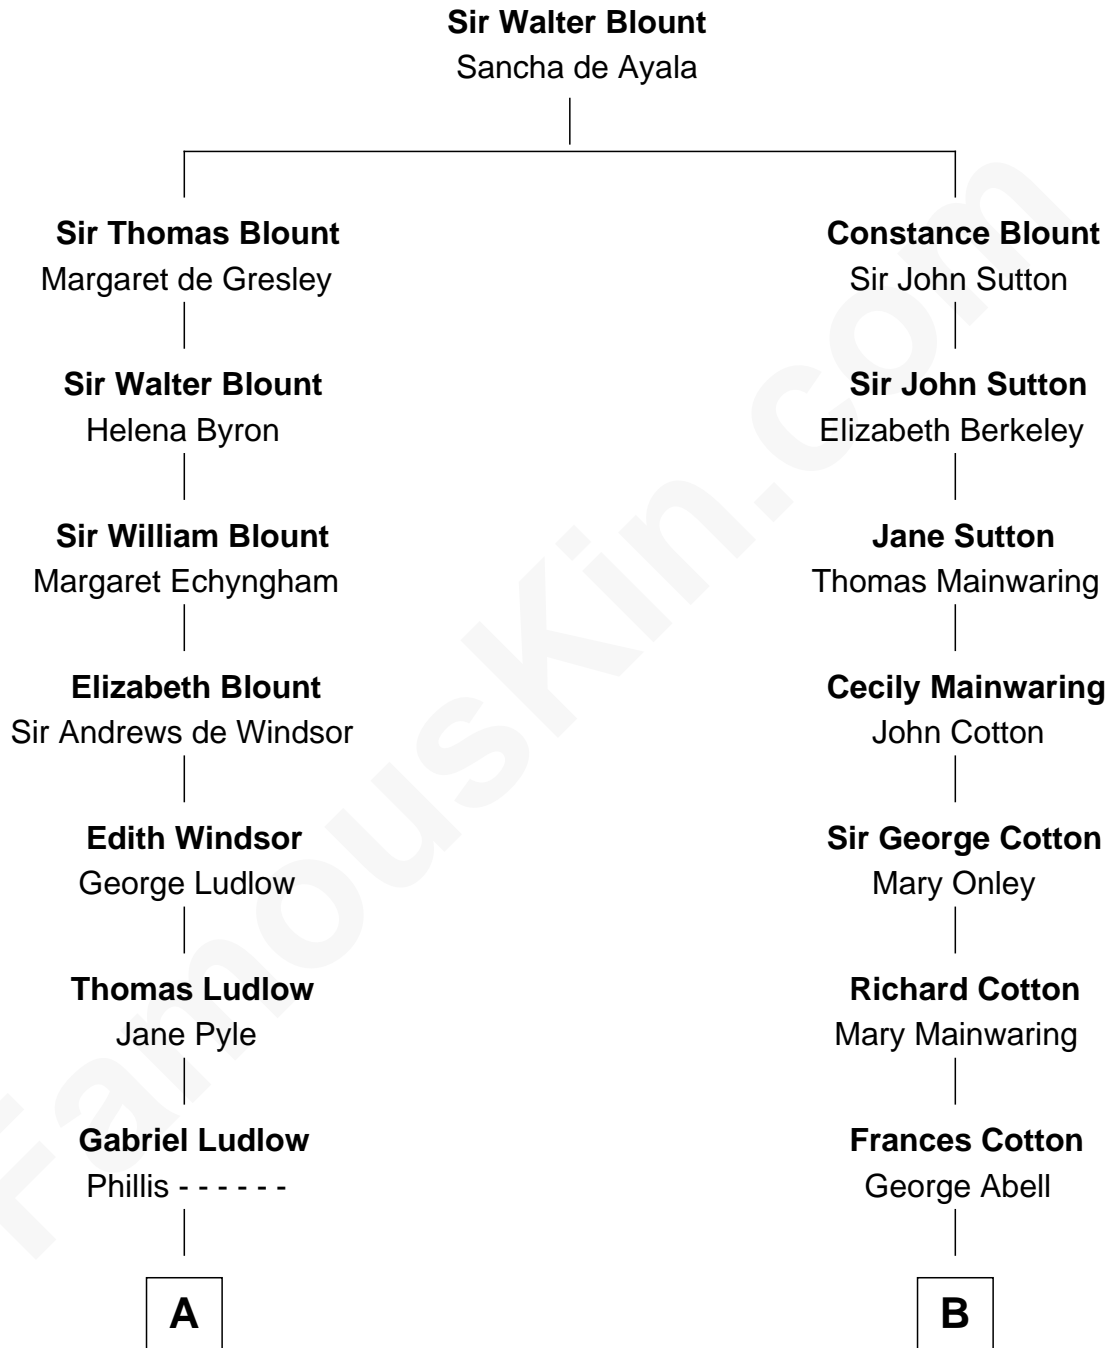

FamousKin.com
Relationship Chart of
Mary Chapin Carpenter
Singer and Songwriter

17th cousin 1 time removed of

Illeana Douglas
TV and Movie Actress

C

Mary Bowie Robertson

Chapin Carpenter

Mary Chapin Carpenter

Singer and Songwriter

FamousKin.com