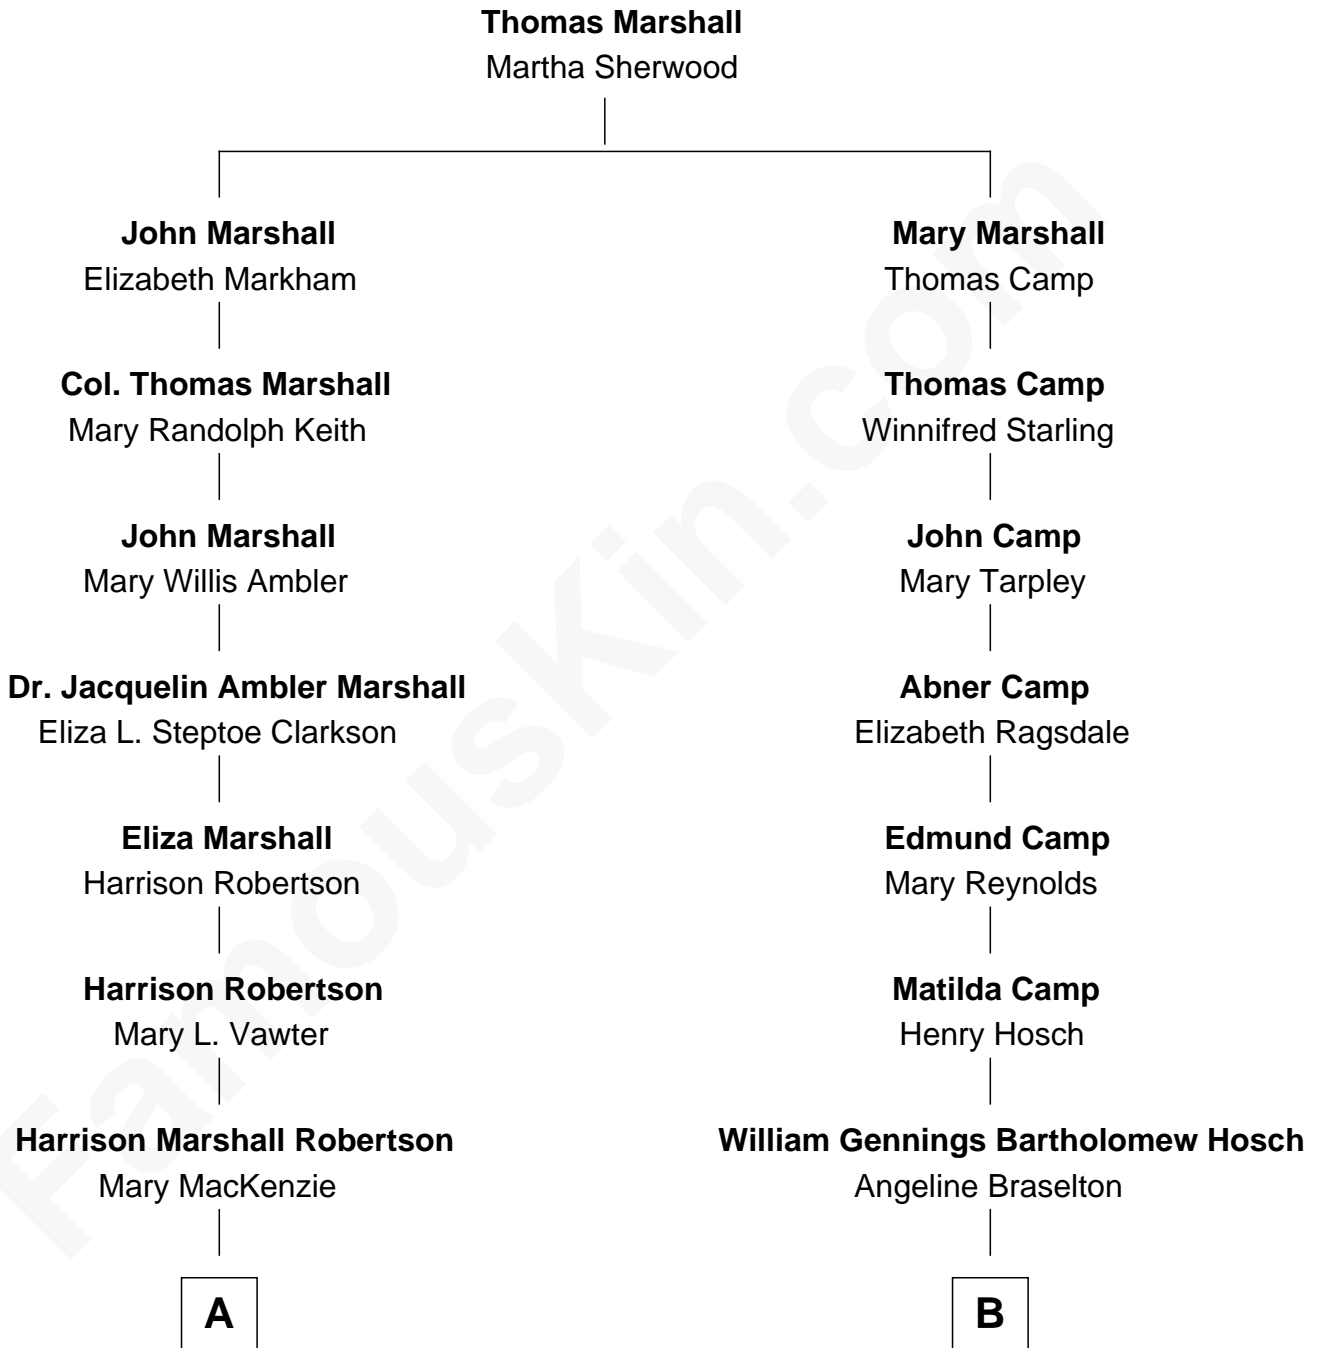

FamousKin.com
Relationship Chart of
Mary Chapin Carpenter
Singer and Songwriter

8th cousin 2 times removed of

Illeana Douglas
TV and Movie Actress

A

Mary Bowie Robertson

Chapin Carpenter

Mary Chapin Carpenter

Singer and Songwriter

B

Rosa Eula Hosch

William Raleigh Hightower

Rosalind Hightower

Melvyn Edouard Hesselberg

Gregory Hesselberg

Joan Georgescu