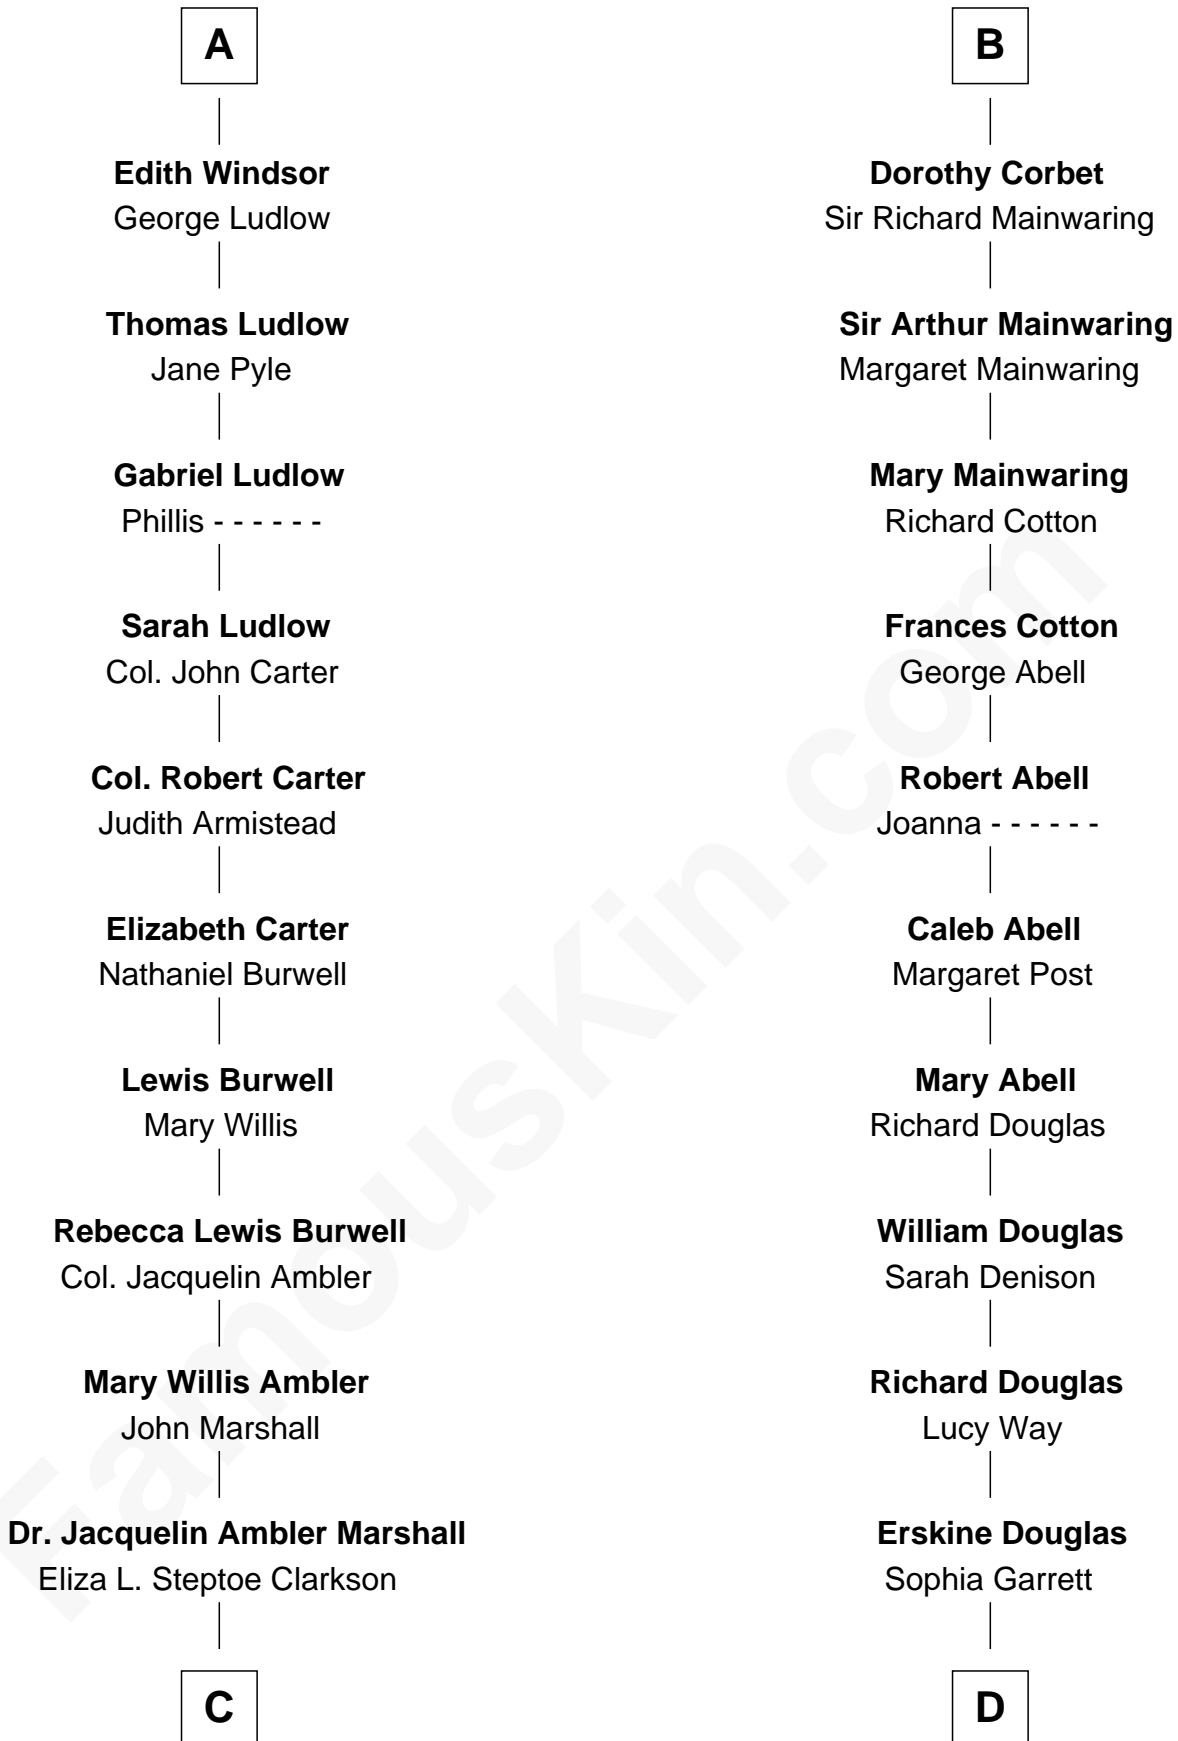

## Relationship Chart of

### Mary Chapin Carpenter

*Singer and Songwriter*

21st cousin of

**Illeana Douglas**

*TV and Movie Actress*

**Humphrey de Bohun**

Elizabeth Plantagenet

**C**

**Eliza Marshall**  
Harrison Robertson

**Harrison Robertson**  
Mary L. Vawter

**Harrison Marshall Robertson**  
Mary MacKenzie

**Mary Bowie Robertson**  
Chapin Carpenter

**Mary Chapin Carpenter**  
*Singer and Songwriter*

**D**

**Emma Jane Douglas**  
Col. George Taliaferro Shackelford

**Lena Priscilla Shackelford**  
Edouard Gregory Hesselberg

**Melvyn Edouard Hesselberg**  
Rosalind Hightower

**Gregory Hesselberg**  
Joan Georgescu