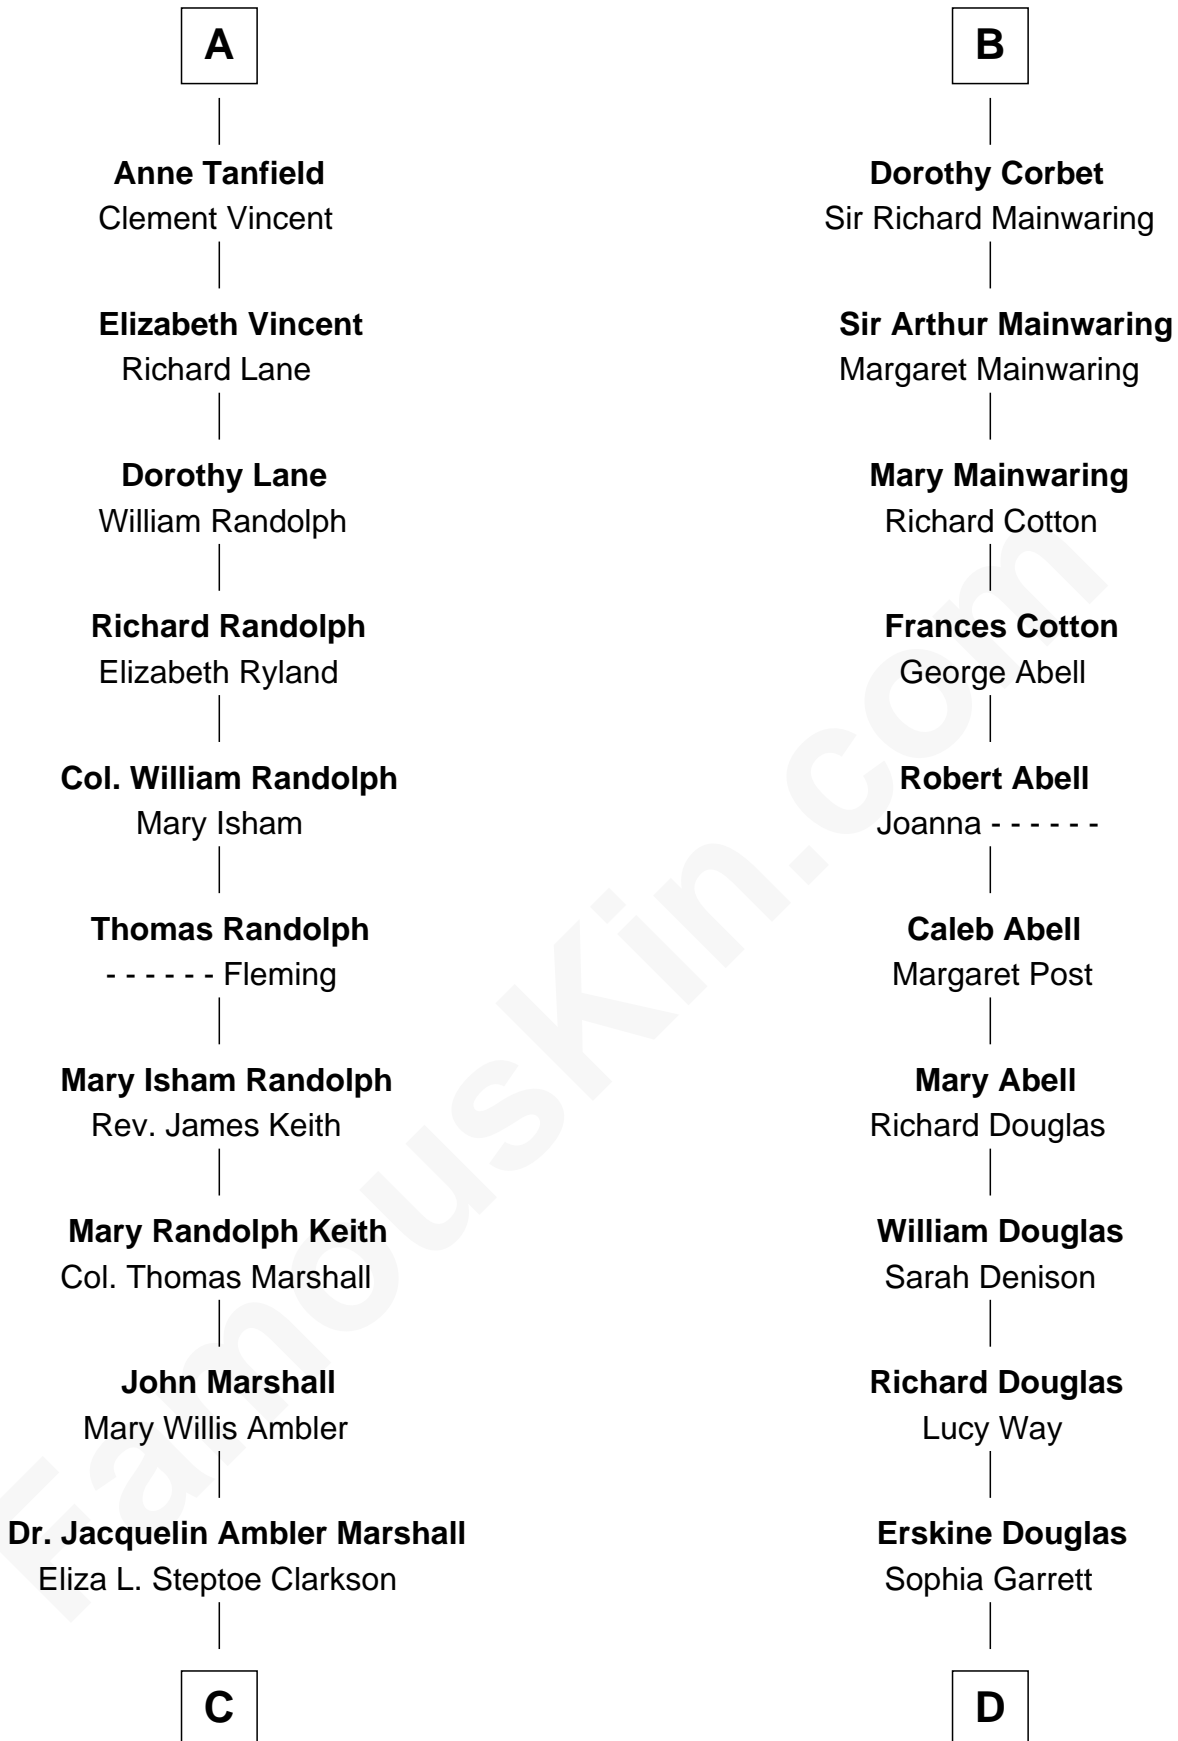

FamousKin.com

Relationship Chart of

Mary Chapin Carpenter

Singer and Songwriter

21st cousin of

Illeana Douglas

TV and Movie Actress

C

Eliza Marshall
Harrison Robertson

Harrison Robertson
Mary L. Vawter

Harrison Marshall Robertson
Mary MacKenzie

Mary Bowie Robertson
Chapin Carpenter

Mary Chapin Carpenter
Singer and Songwriter

D

Emma Jane Douglas
Col. George Taliaferro Shackelford