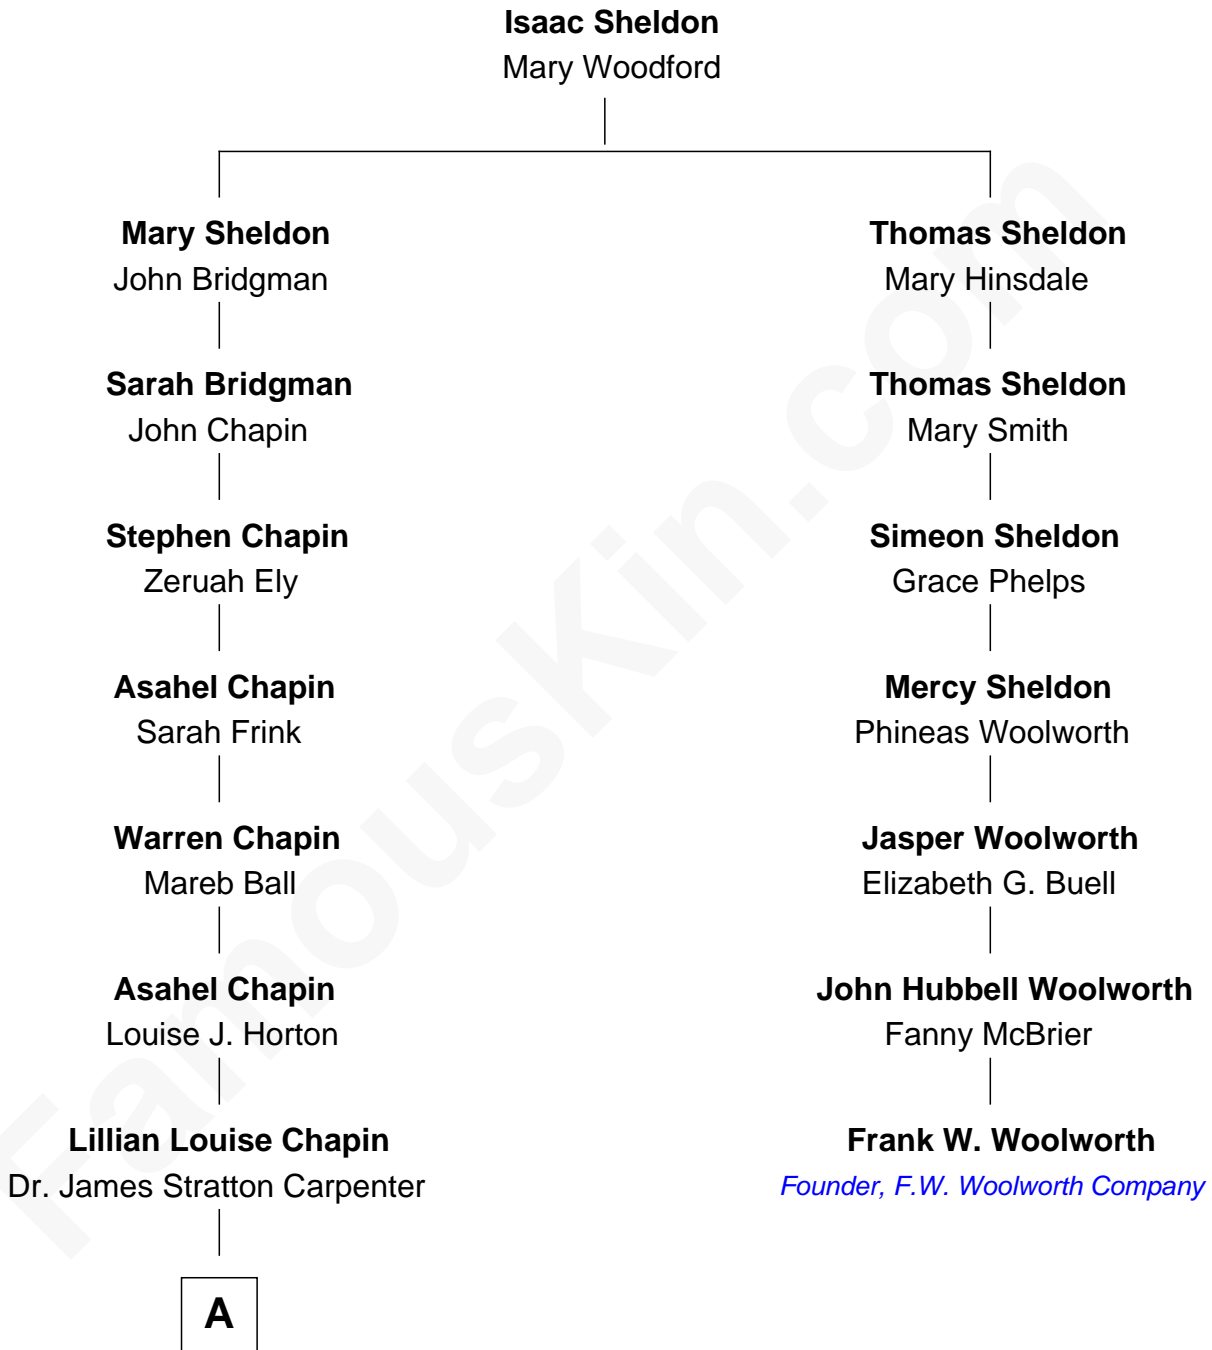

FamousKin.com
Relationship Chart of
Mary Chapin Carpenter
Singer and Songwriter

6th cousin 3 times removed of

Frank W. Woolworth
Founder of F.W. Woolworth Company

A

—
Chapin Carpenter

Ruth Smythe

—
Chapin Carpenter

Mary Bowie Robertson

—
Mary Chapin Carpenter

Singer and Songwriter

FamousKin.com