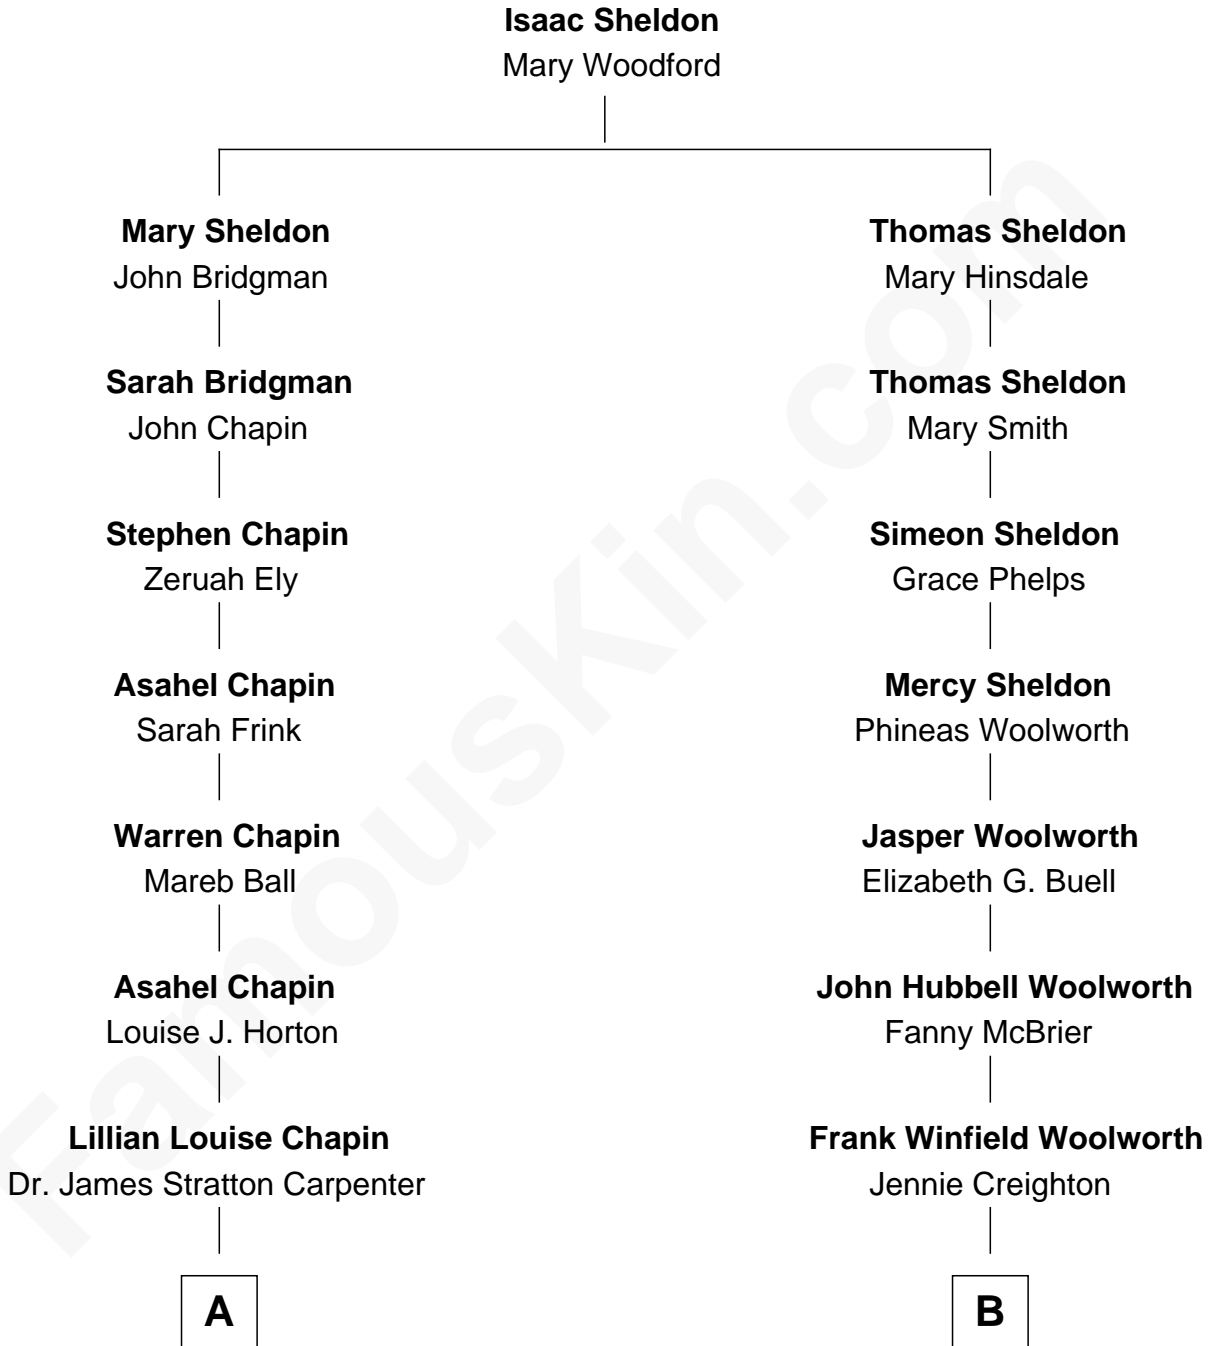

FamousKin.com
Relationship Chart of
Mary Chapin Carpenter
Singer and Songwriter

8th cousin 1 time removed of

Barbara Hutton
Socialite (aka "Poor Little Rich Girl")

FamousKin.com