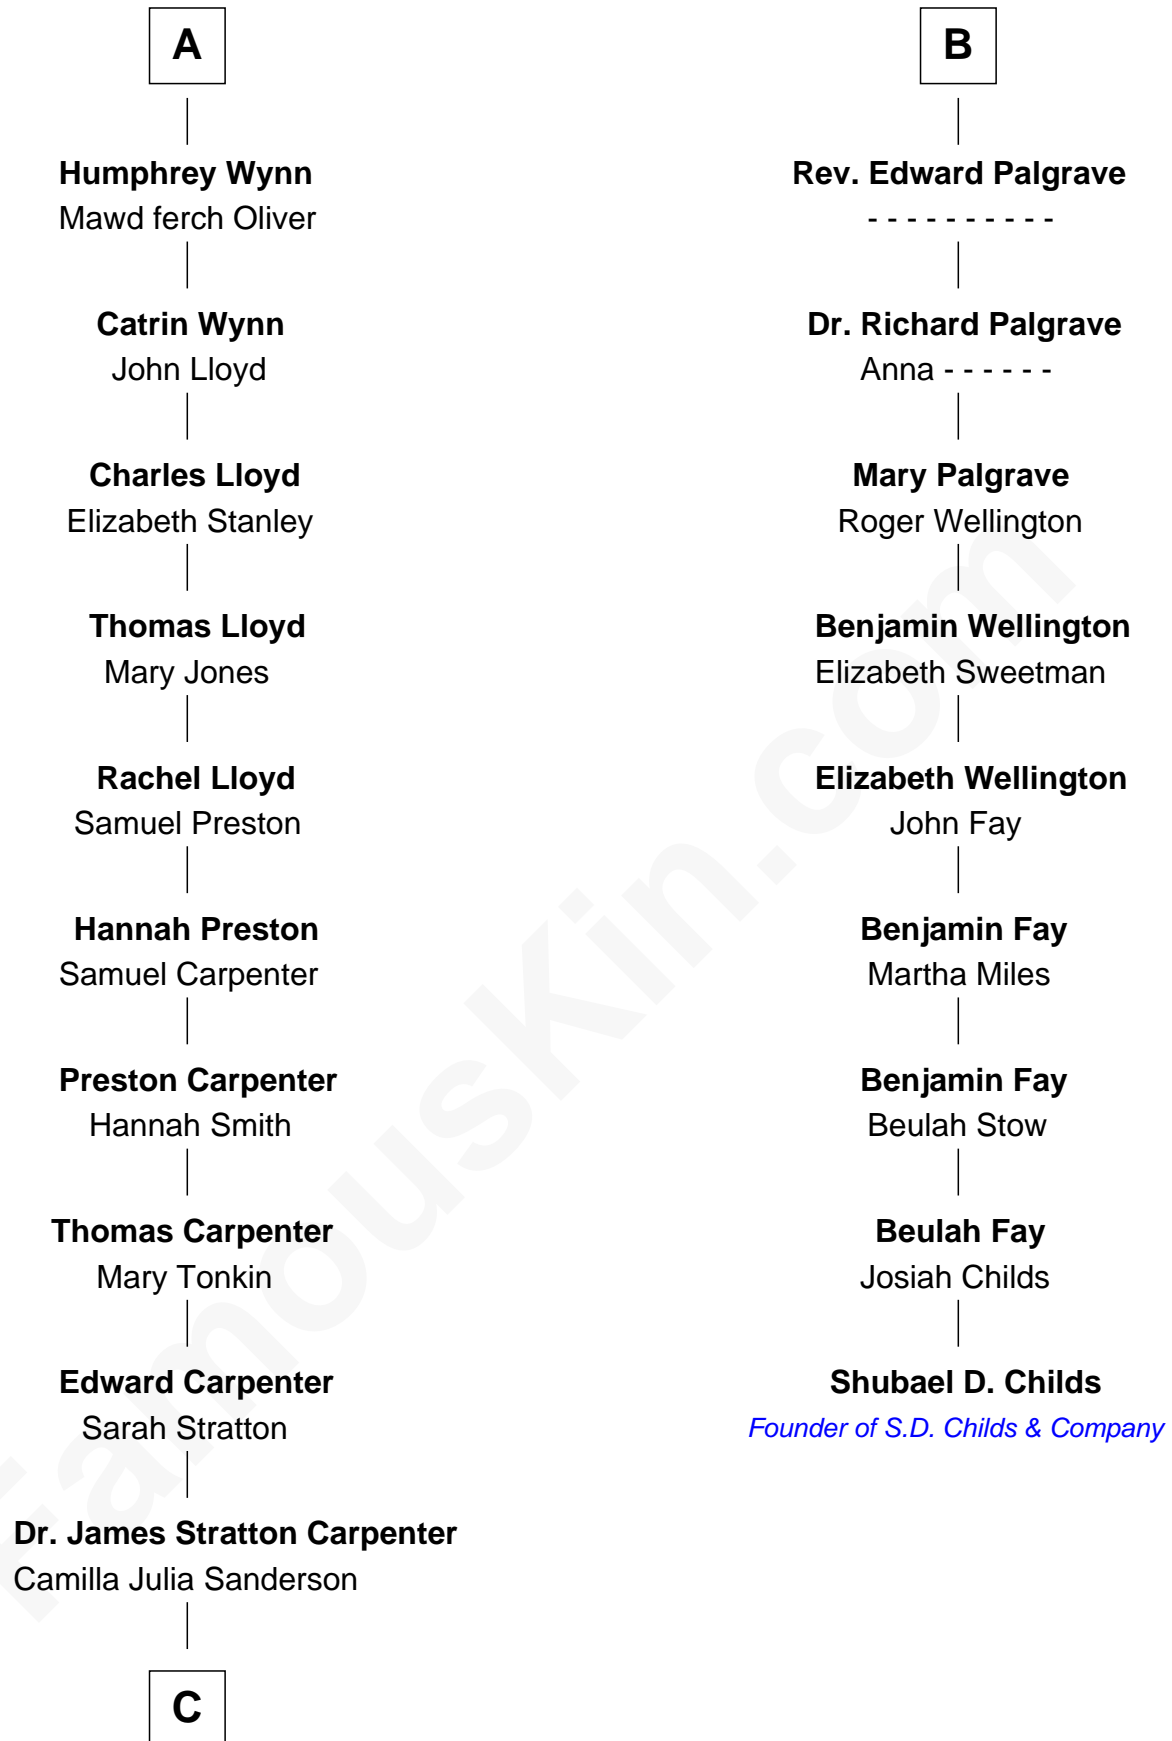

FamousKin.com
Relationship Chart of
Mary Chapin Carpenter
Singer and Songwriter

15th cousin 6 times removed of

Shubael D. Childs
Founder of S.D. Childs & Company

C

Dr. John Thomas Carpenter

Eliza Adelaide Hill

Dr. James Stratton Carpenter

Lillian Louise Chapin

Chapin Carpenter

Ruth Smythe

Chapin Carpenter

Mary Bowie Robertson

Mary Chapin Carpenter

Singer and Songwriter