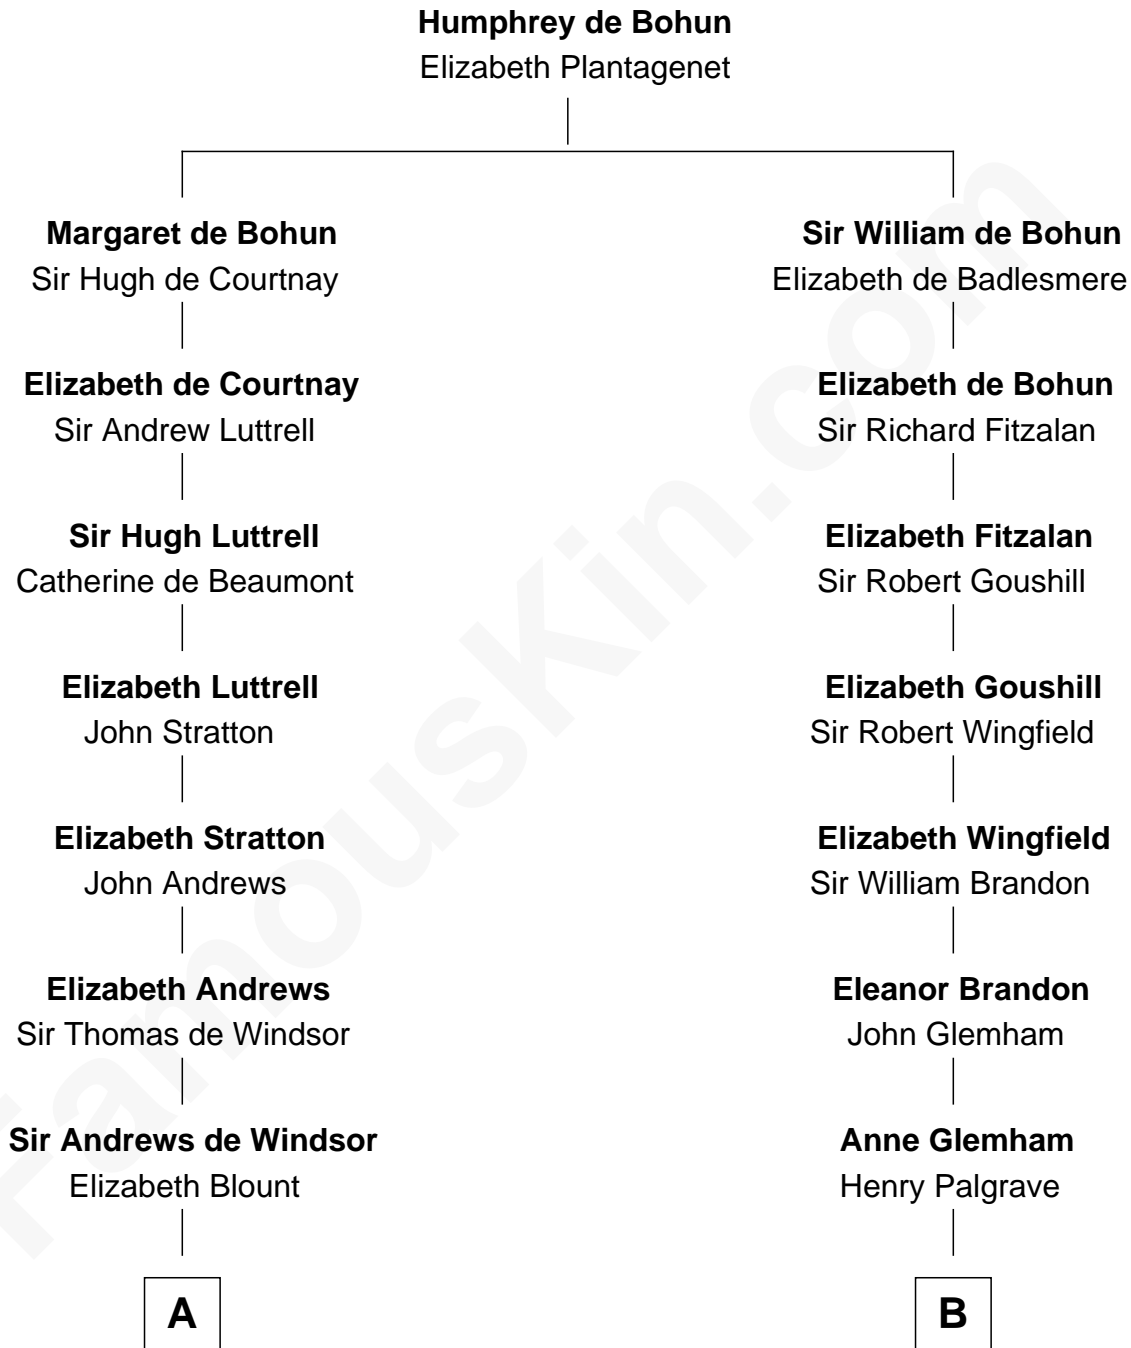

**FamousKin.com**  
**Relationship Chart of**  
**Mary Chapin Carpenter**  
*Singer and Songwriter*

**16th cousin 5 times removed of**

**Shubael D. Childs**  
*Founder of S.D. Childs & Company*

**C**

**Eliza Marshall**  
Harrison Robertson

**Harrison Robertson**  
Mary L. Vawter

**Harrison Marshall Robertson**  
Mary MacKenzie

**Mary Bowie Robertson**  
Chapin Carpenter

**Mary Chapin Carpenter**  
*Singer and Songwriter*

FamousKin.com