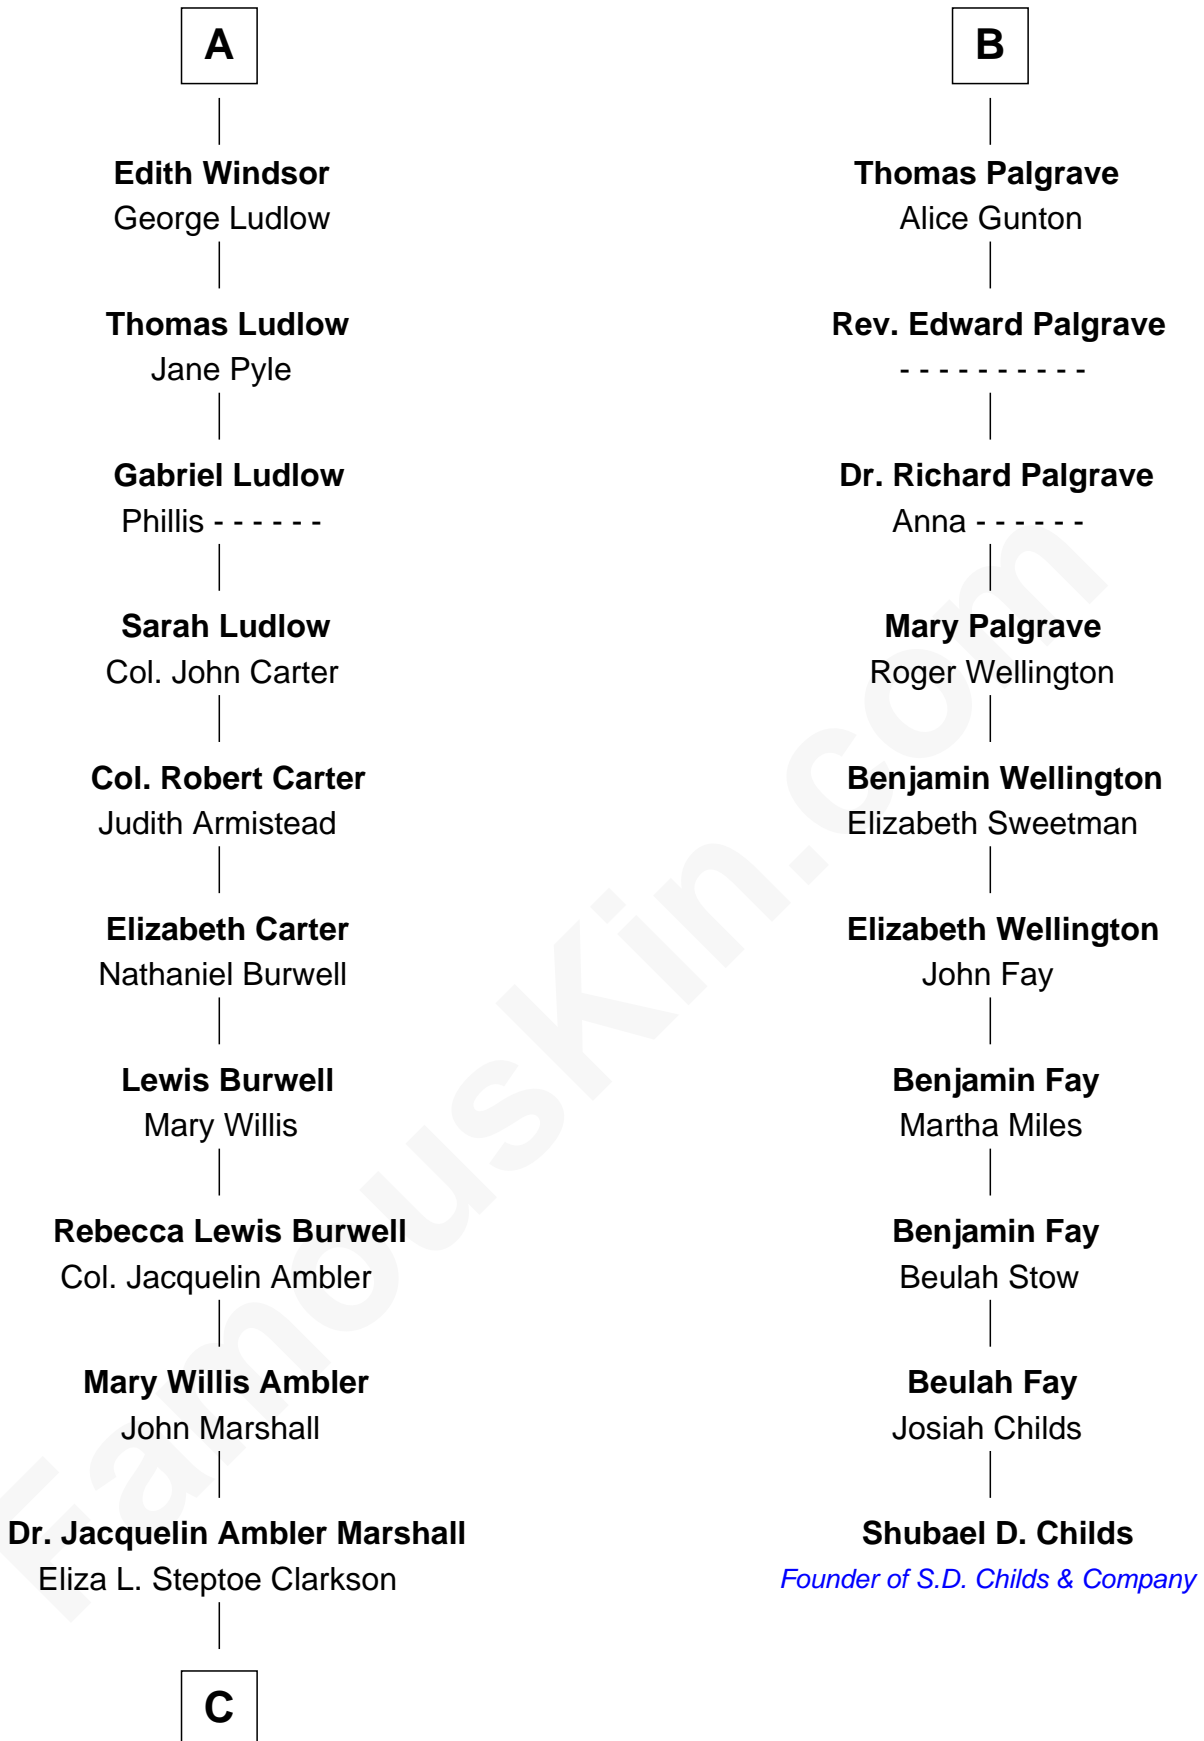

**FamousKin.com**  
**Relationship Chart of**  
**Mary Chapin Carpenter**  
*Singer and Songwriter*

**16th cousin 5 times removed of**

**Shubael D. Childs**  
*Founder of S.D. Childs & Company*

**C**

**Eliza Marshall**  
Harrison Robertson

**Harrison Robertson**  
Mary L. Vawter

**Harrison Marshall Robertson**  
Mary MacKenzie

**Mary Bowie Robertson**  
Chapin Carpenter

**Mary Chapin Carpenter**  
*Singer and Songwriter*

FamousKin.com