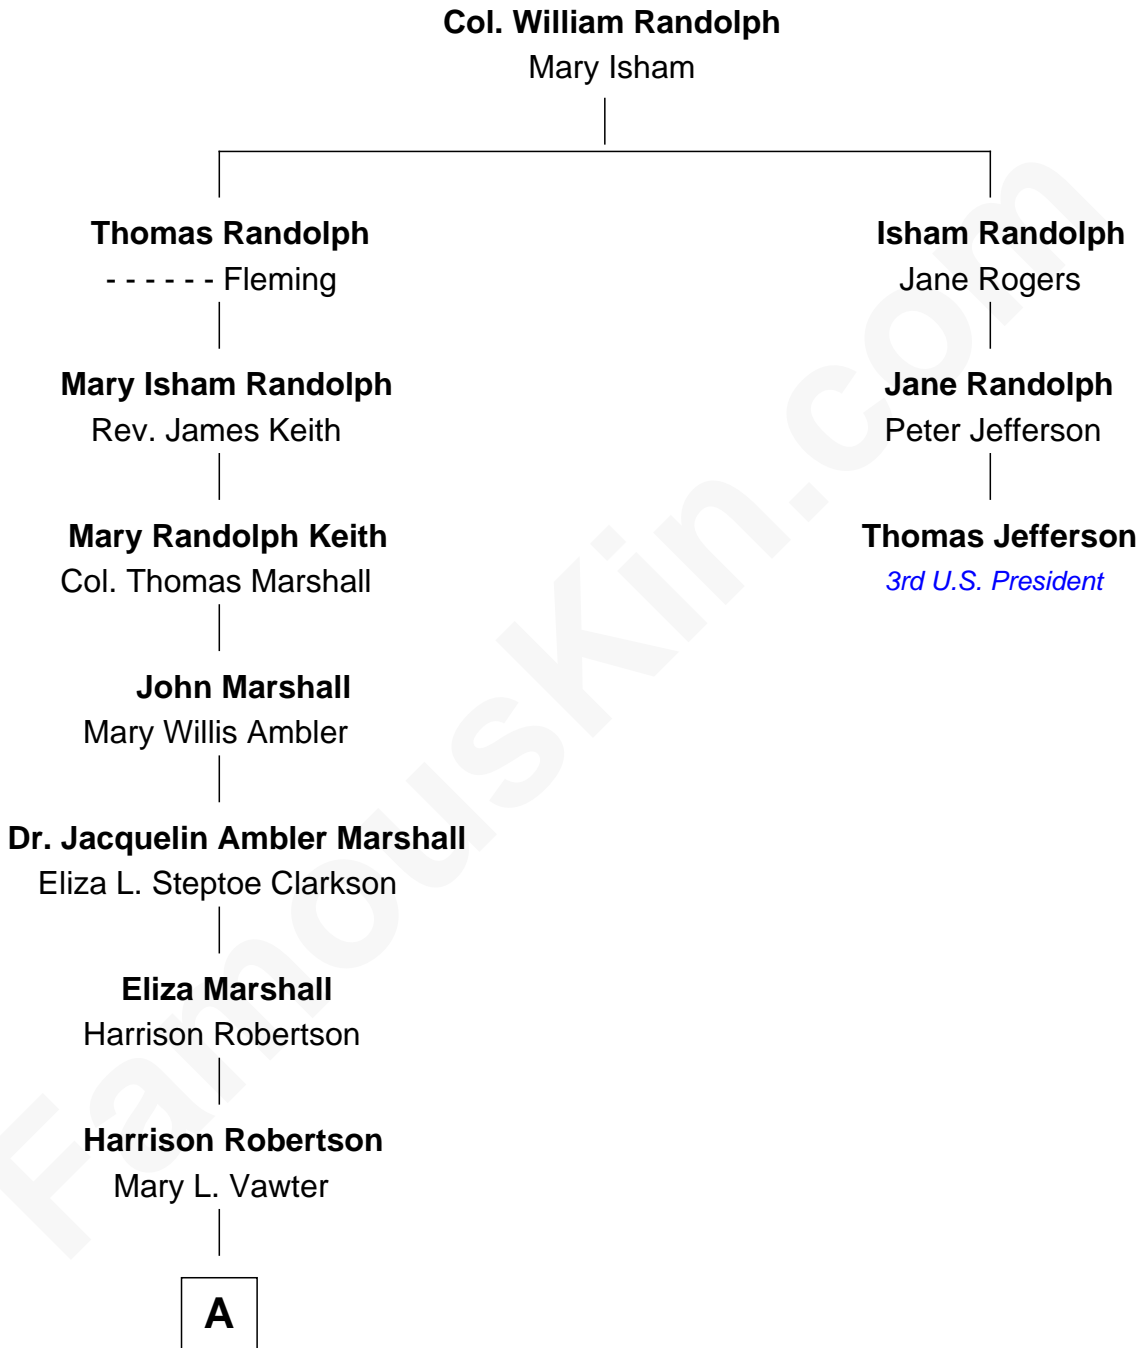

FamousKin.com
Relationship Chart of
Mary Chapin Carpenter
Singer and Songwriter

2nd cousin 7 times removed of

Thomas Jefferson

3rd U.S. President and Signer of the Declaration of Independence

A

—
Harrison Marshall Robertson

Mary MacKenzie

—
Mary Bowie Robertson

Chapin Carpenter

—
Mary Chapin Carpenter

Singer and Songwriter

FamousKin.com