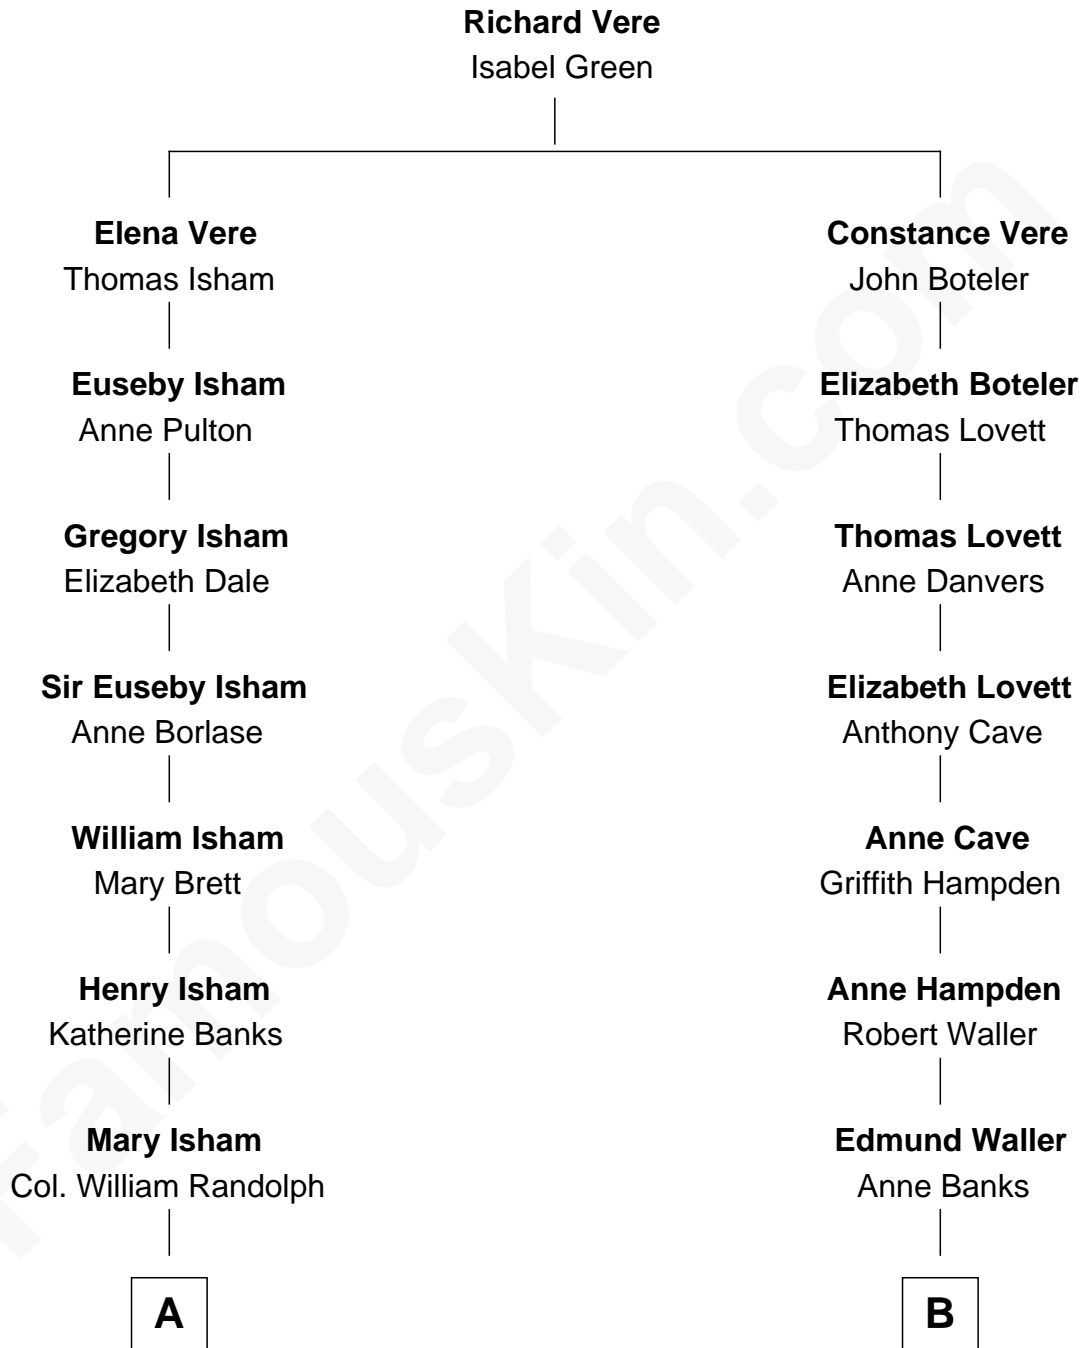

**FamousKin.com**  
**Relationship Chart of**  
**Mary Chapin Carpenter**  
*Singer and Songwriter*

16th cousin 2 times removed of

**Princess Diana**  
*Princess of Wales*

**C**

**Edward John Spencer**  
Frances Ruth Burke Roche

**Princess Diana**  
*Princess of Wales*

FamousKin.com