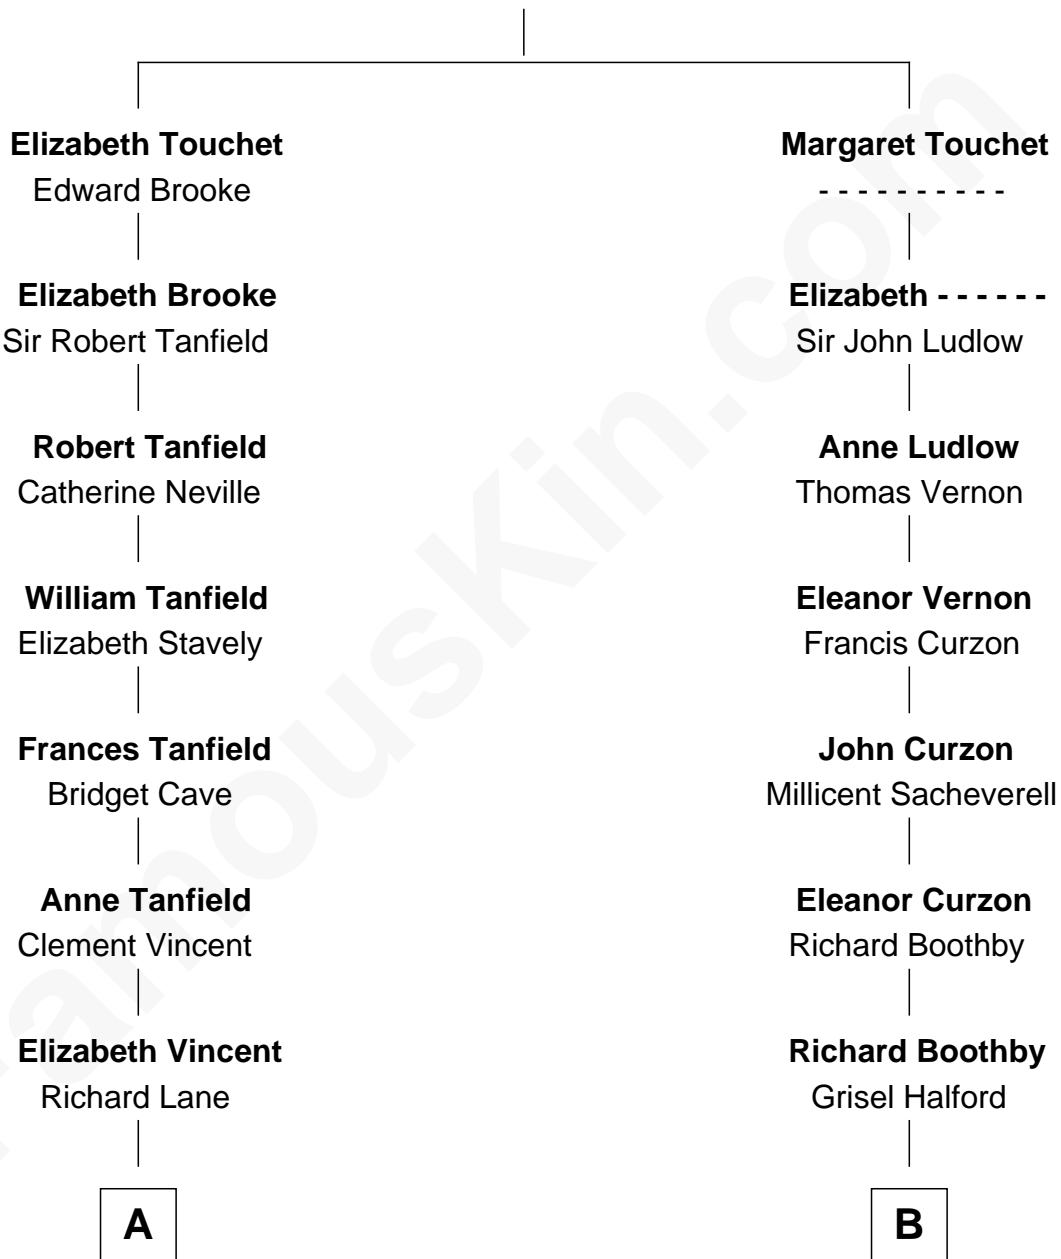

FamousKin.com
Relationship Chart of
Mary Chapin Carpenter
Singer and Songwriter

16th cousin 3 times removed of

Princess Diana
Princess of Wales

James Touchet
 Eleanor de Holland

C

—
Harrison Marshall Robertson

Mary MacKenzie

—
Mary Bowie Robertson

Chapin Carpenter

—
Mary Chapin Carpenter

Singer and Songwriter

FamousKin.com