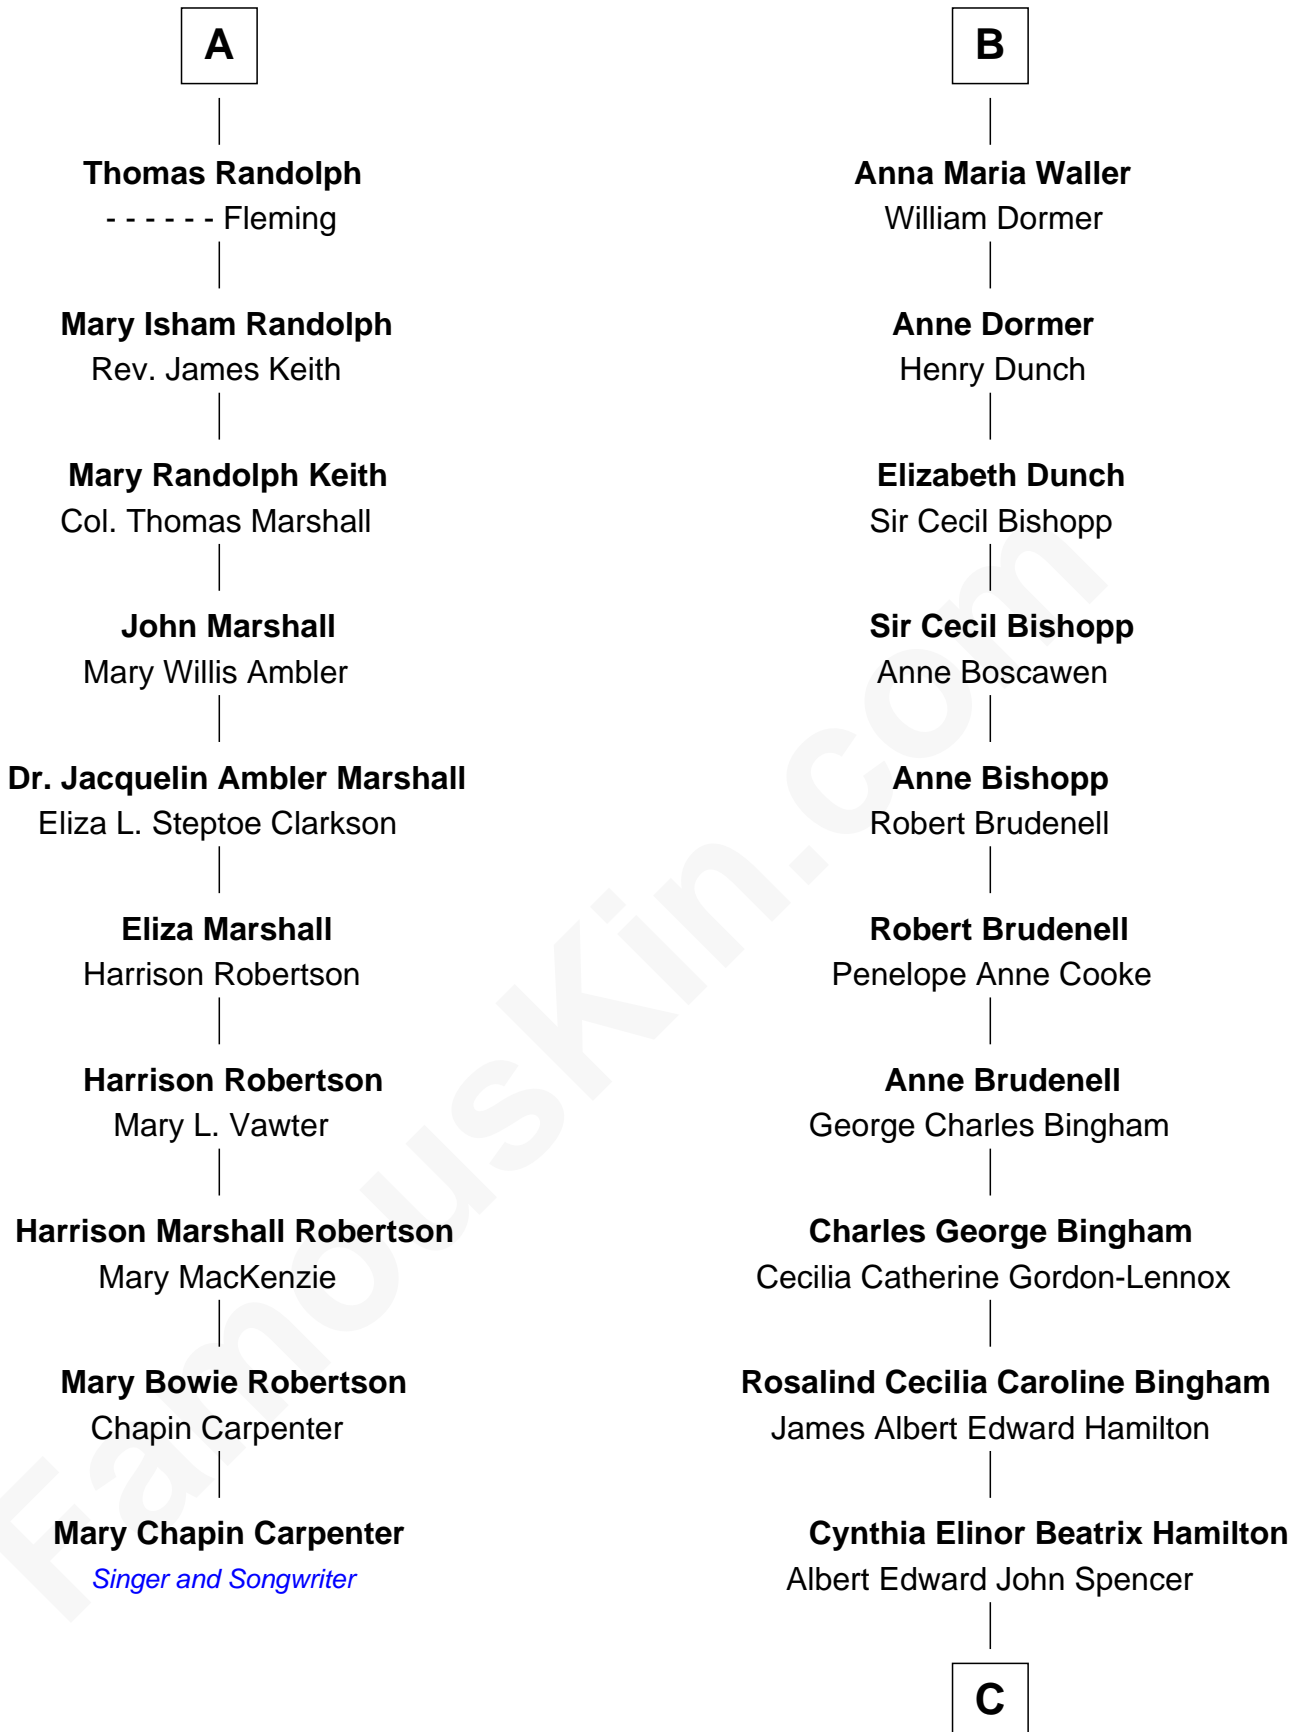

FamousKin.com
Relationship Chart of
Mary Chapin Carpenter
Singer and Songwriter

16th cousin 3 times removed of

Prince William
Prince of Wales

C

Edward John Spencer
Frances Ruth Burke Roche

Princess Diana Frances Spencer
Charles III, King of the United Kingdom