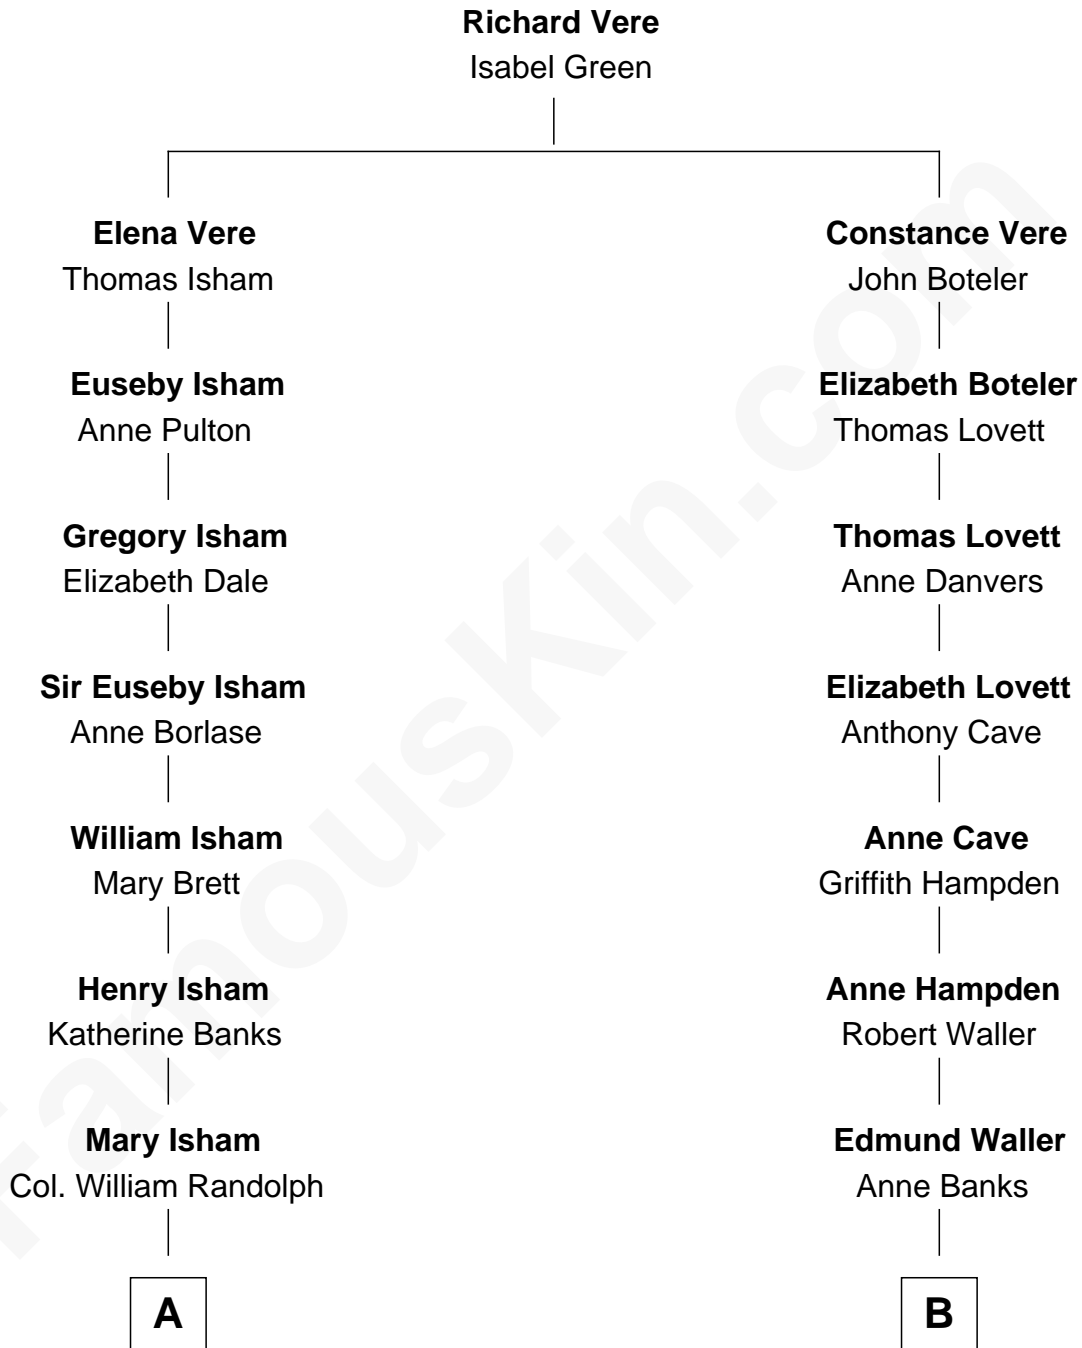

FamousKin.com
Relationship Chart of
Mary Chapin Carpenter
Singer and Songwriter

16th cousin 3 times removed of

Prince William
Prince of Wales

C

Edward John Spencer
Frances Ruth Burke Roche

Princess Diana Frances Spencer
Charles III, King of the United Kingdom

Prince William
Prince of Wales

FamousKin.com