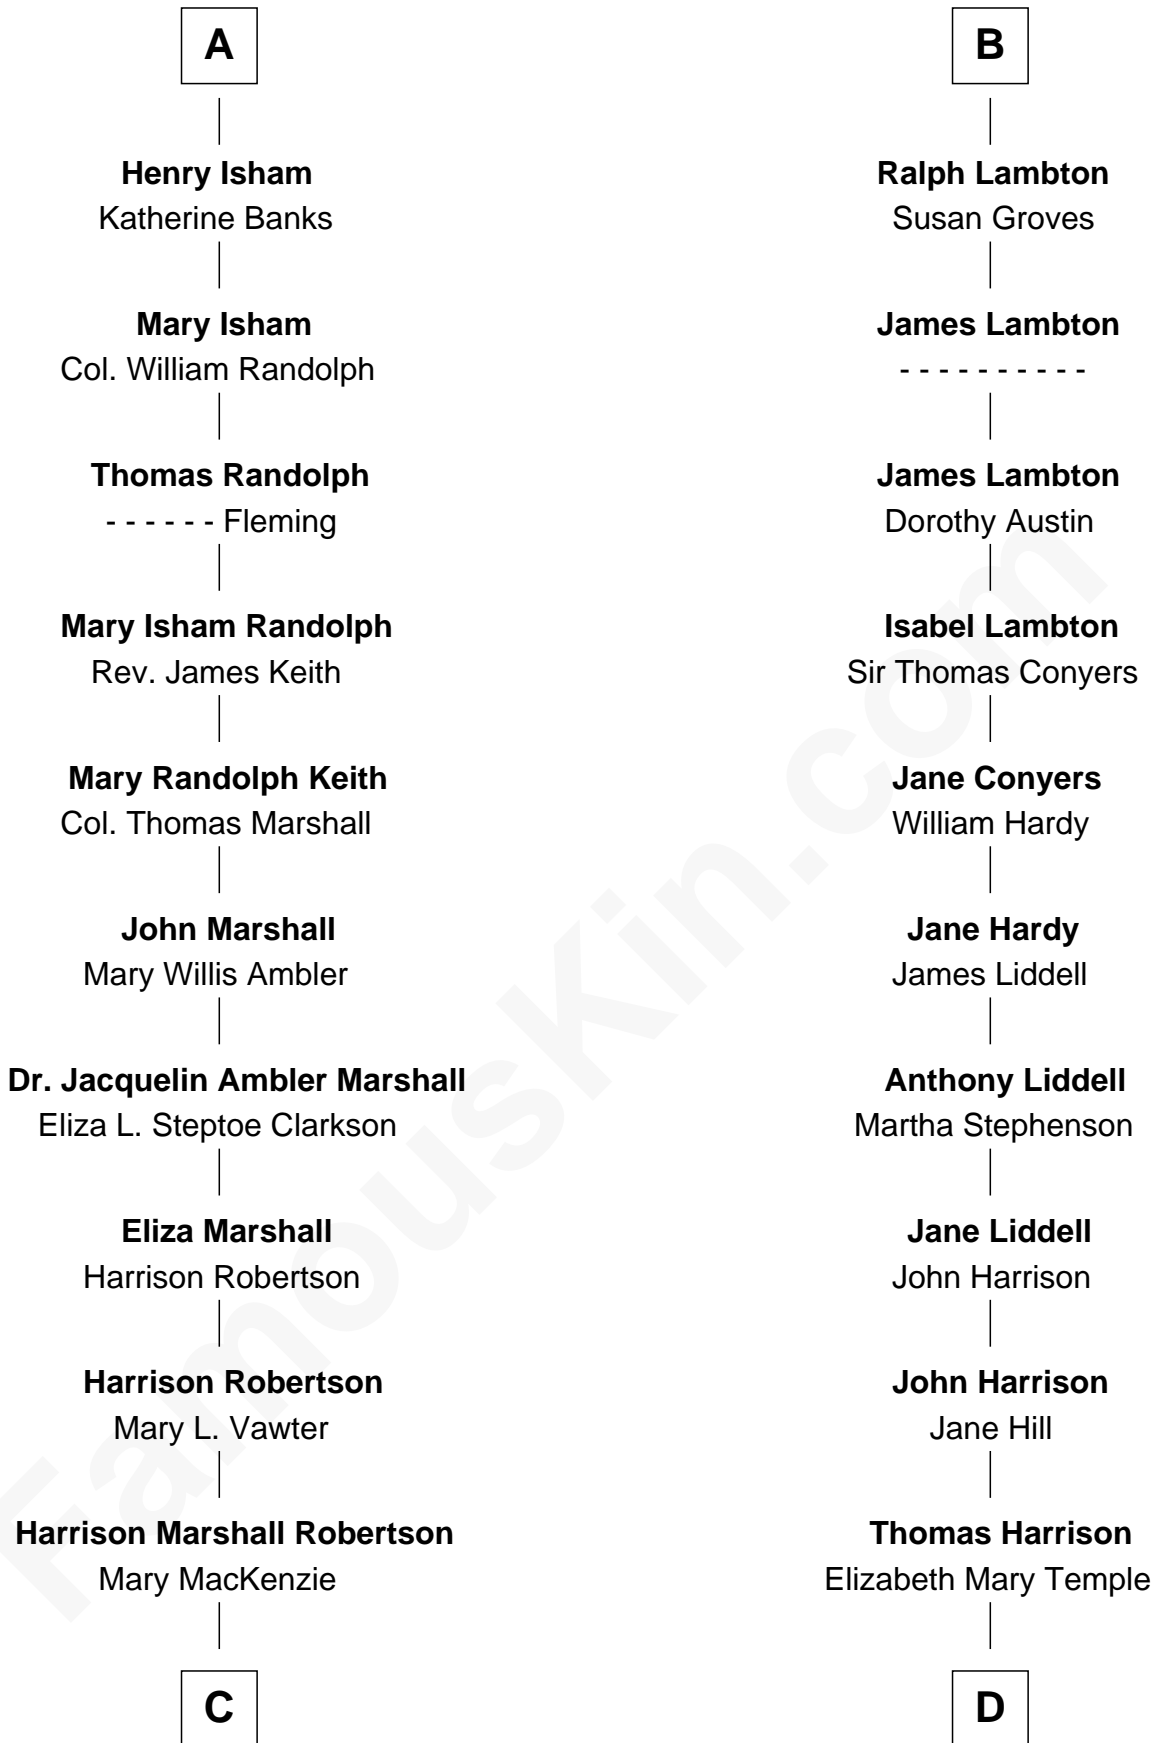

FamousKin.com
Relationship Chart of
Mary Chapin Carpenter
Singer and Songwriter

18th cousin 1 time removed of
Catherine Middleton
Princess of Wales

C

Mary Bowie Robertson

Chapin Carpenter

Mary Chapin Carpenter

Singer and Songwriter

D

Dorothy Harrison

Ronald John James Goldsmith

Carole Elizabeth Goldsmith

Michael Francis Middleton

Catherine Middleton

Princess of Wales